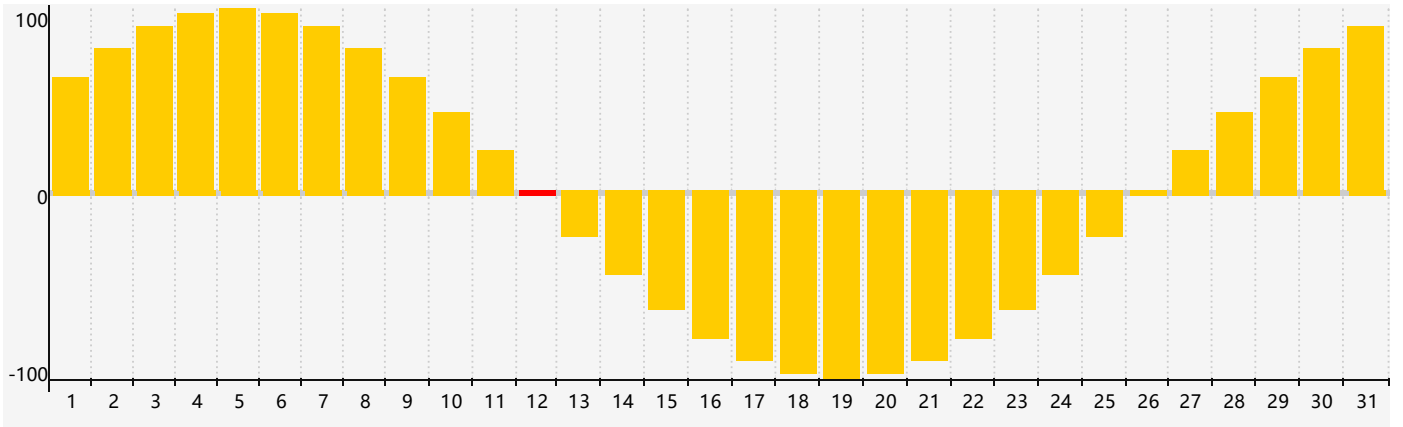

## January 2024 Emotional Biorhythm Charts

# January 2024

SUN	MON	TUE	WED	THU	FRI	SAT
31	1	2	3	4	5	6
7	8	9	10	11	12 Emotional	13
14	15	16	17	18	19	20
21	22	23	24	25	26	27
28	29	30	31	1	2	3