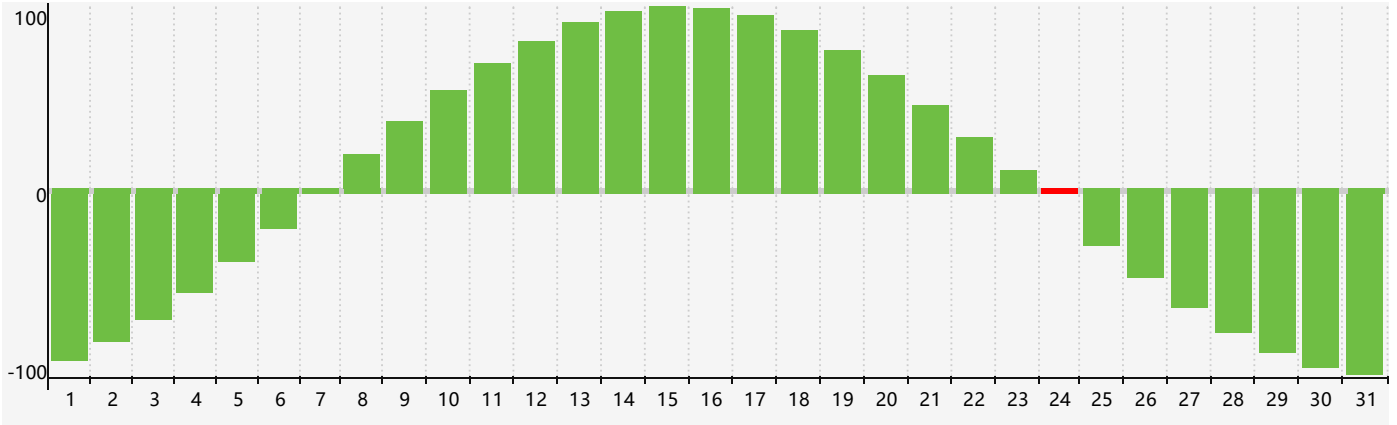

January 2024 Intellectual Biorhythm Charts

January 2024 Emotional Biorhythm Charts

January 2024 Physical Biorhythm Charts

January 2024

SUN	MON	TUE	WED	THU	FRI	SAT
31 	1 	2 	3 	4 	5 	6 
7 	8 	9 	10 	11 	12 	13 
14 Physical 	15 	16 	17 	18 	19 	20 
21 	22 	23 	24 Intellectual 	25 Emotional 	26 	27 
28 	29 	30 	31 	1 	2 	3 