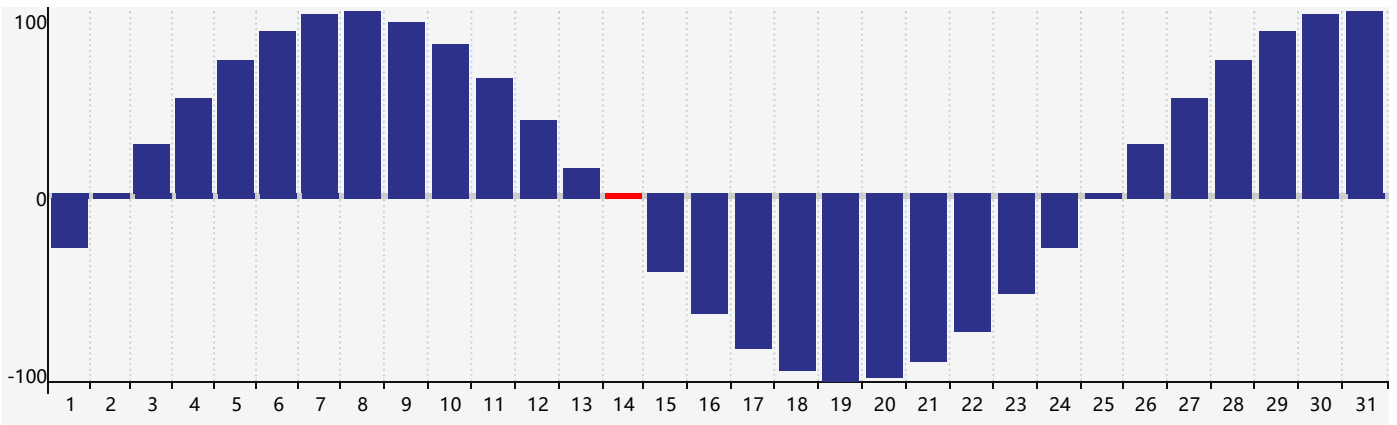

January 2024 Intellectual Biorhythm Charts

January 2024 Emotional Biorhythm Charts

January 2024 Physical Biorhythm Charts

January 2024

SUN	MON	TUE	WED	THU	FRI	SAT
31 	1 	2 	3 	4 	5 	6 
7 	8 	9 	10 	11 	12 	13 
14 Physical 	15 	16 	17 	18 	19 	20 
21 	22 	23 	24 Intellectual 	25 Emotional 	26 	27 
28 	29 	30 	31 	1 	2 	3 