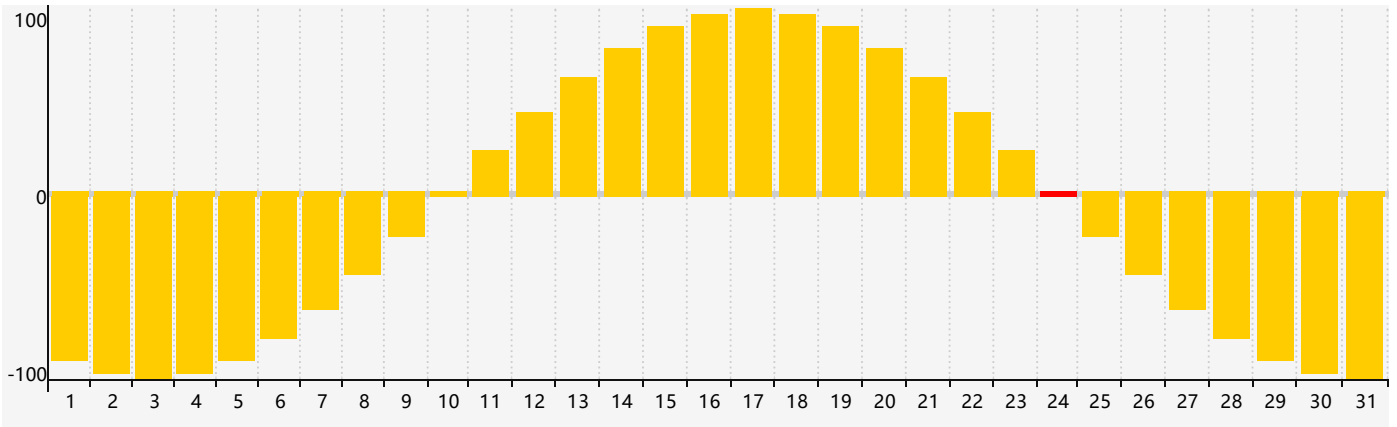

January 2024 Intellectual Biorhythm Charts

January 2024 Emotional Biorhythm Charts

January 2024 Physical Biorhythm Charts

January 2024

SUN	MON	TUE	WED	THU	FRI	SAT
31 	1 	2 	3 	4 	5 	6 
7 	8 	9 	10 	11 	12 	13 
14 Physical 	15 	16 	17 	18 	19 	20 
21 	22 	23 	24 Intellectual 	25 Emotional 	26 	27 
28 	29 	30 	31 	1 	2 	3 