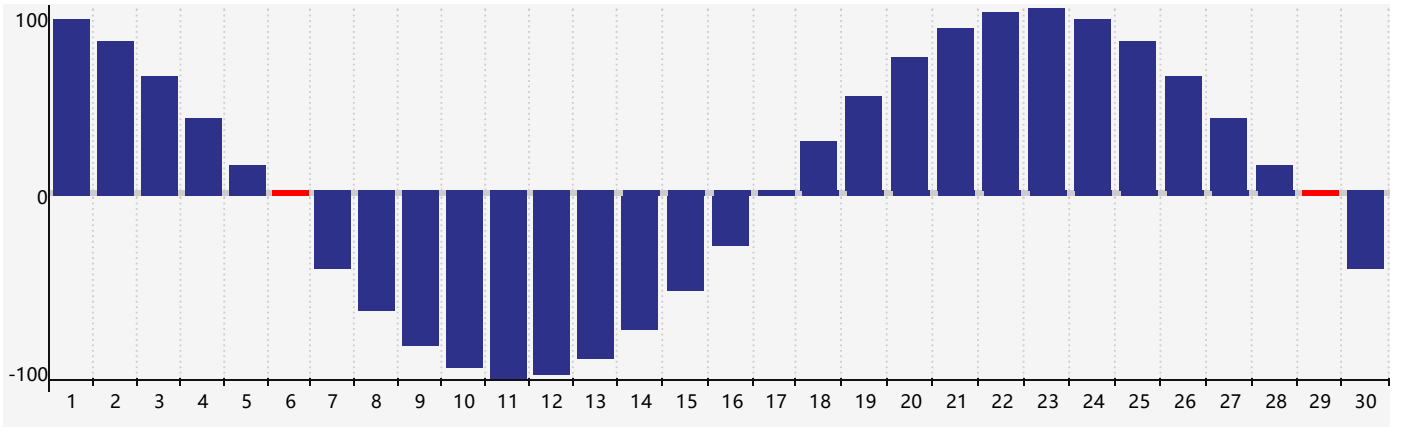

September 2023 Physical Biorhythm Charts

September 2023

SUN	MON	TUE	WED	THU	FRI	SAT
27	28	29	30	31	1	2
3	4	5	6 Physical	7	8	9
10	11	12	13	14	15	16
17	18	19	20	21	22	23
24	25	26	27	28	29 Physical	30