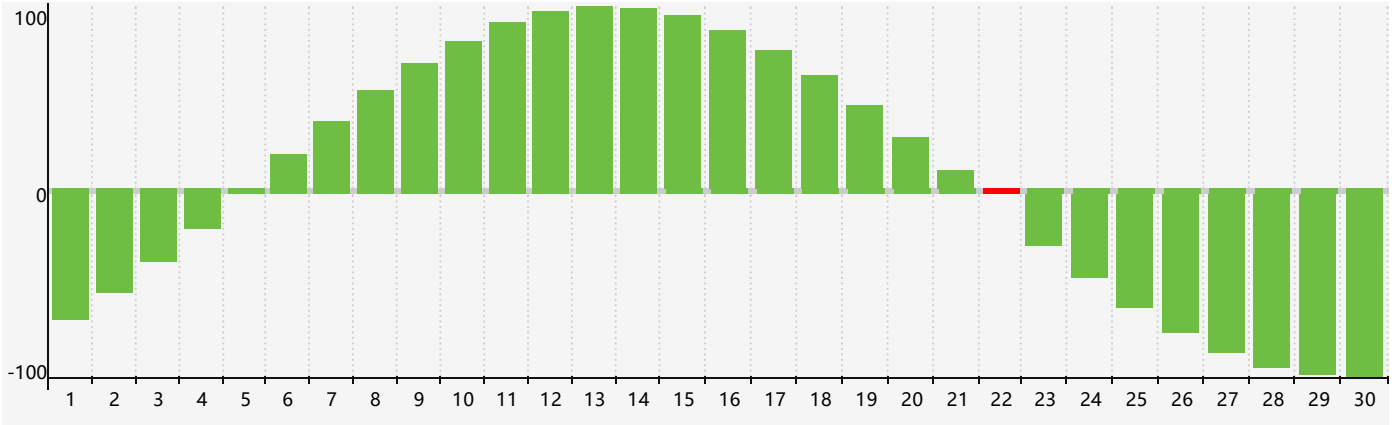

September 2023 Intellectual Biorhythm Charts

September 2023 Emotional Biorhythm Charts

September 2023 Physical Biorhythm Charts

September 2023

SUN	MON	TUE	WED	THU	FRI	SAT
27 Emotional	28	29	30	31	1	2
3	4	5	6	7	8	9
10	11	12	13	14	15	16
17 Physical	18	19	20	21	22 Intellectual	23
24 Emotional	25	26	27	28	29	30