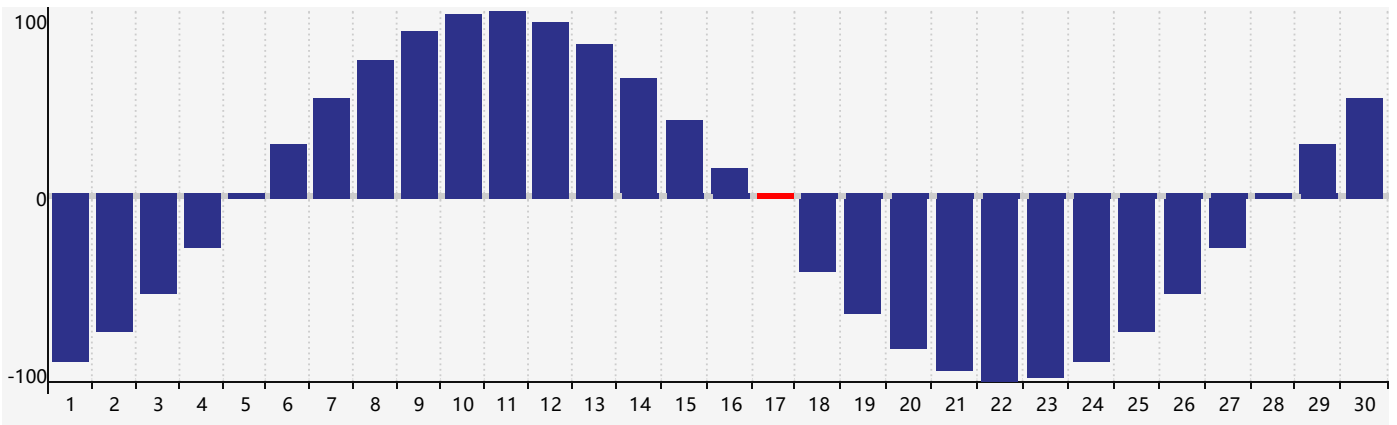

September 2023 Intellectual Biorhythm Charts

September 2023 Emotional Biorhythm Charts

September 2023 Physical Biorhythm Charts

September 2023

SUN	MON	TUE	WED	THU	FRI	SAT
27 Emotional	28	29	30	31	1	2
3	4	5	6	7	8	9
10	11	12	13	14	15	16
17 Physical	18	19	20	21	22 Intellectual	23
24 Emotional	25	26	27	28	29	30