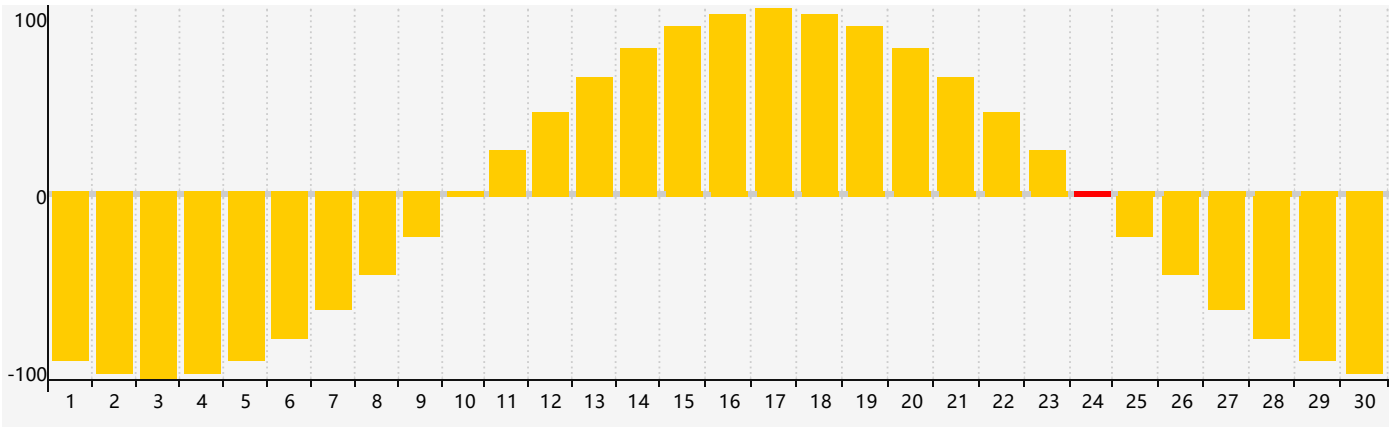

September 2023 Intellectual Biorhythm Charts

September 2023 Emotional Biorhythm Charts

September 2023 Physical Biorhythm Charts

September 2023

SUN	MON	TUE	WED	THU	FRI	SAT
27 Emotional	28	29	30	31	1	2
3	4	5	6	7	8	9
10	11	12	13	14	15	16
17 Physical	18	19	20	21	22 Intellectual	23
24 Emotional	25	26	27	28	29	30