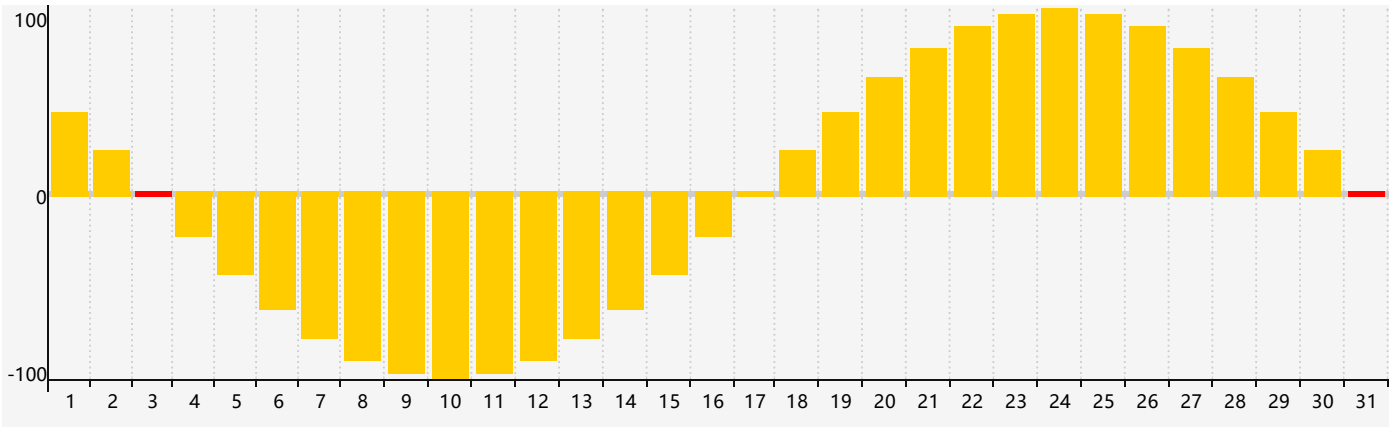

August 2023 Intellectual Biorhythm Charts

August 2023 Emotional Biorhythm Charts

August 2023 Physical Biorhythm Charts

August 2023

SUN	MON	TUE	WED	THU	FRI	SAT
30	31	1	2	3 Emotional	4	5
6	7	8	9	10	11	12
13	14	15	16	17	18	19
20 Physical	21	22	23	24	25	26
27	28	29	30	31 Intellectual Emotional	1	2