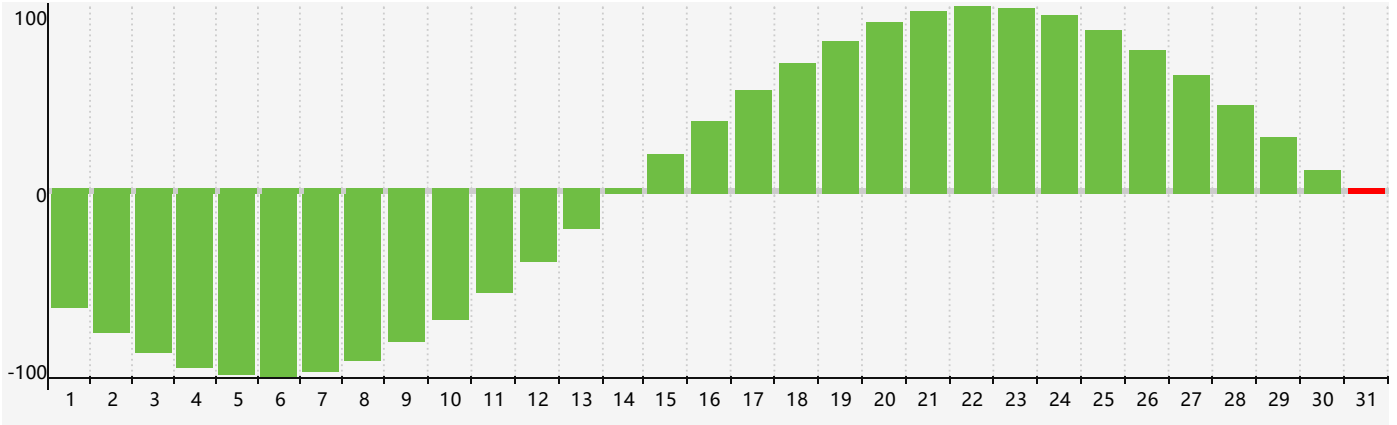

August 2023 Intellectual Biorhythm Charts

August 2023 Emotional Biorhythm Charts

August 2023 Physical Biorhythm Charts

August 2023

SUN	MON	TUE	WED	THU	FRI	SAT
30	31	1	2	3 Emotional	4	5
6	7	8	9	10	11	12
13	14	15	16	17	18	19
20 Physical	21	22	23	24	25	26
27	28	29	30	31 Intellectual Emotional	1	2