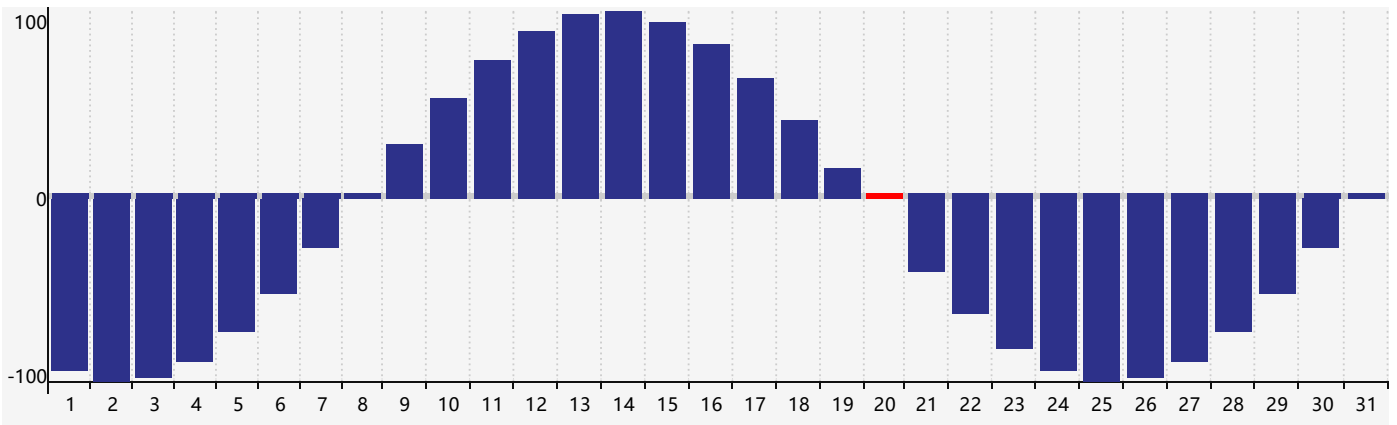

August 2023 Intellectual Biorhythm Charts

August 2023 Emotional Biorhythm Charts

August 2023 Physical Biorhythm Charts

August 2023

SUN	MON	TUE	WED	THU	FRI	SAT
30	31	1	2	3 Emotional	4	5
6	7	8	9	10	11	12
13	14	15	16	17	18	19
20 Physical	21	22	23	24	25	26
27	28	29	30	31 Intellectual Emotional	1	2