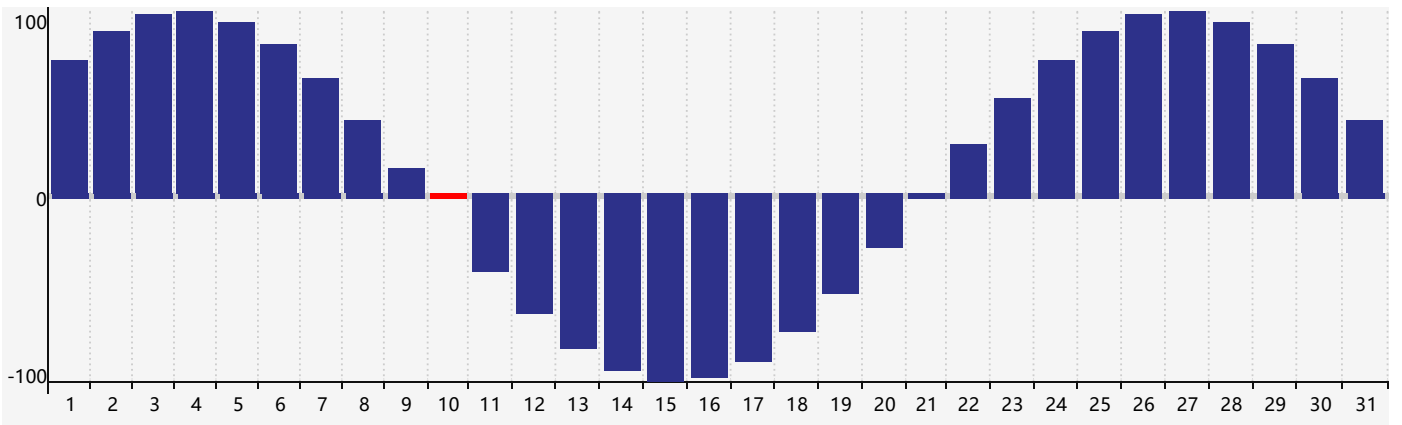

July 2023 Intellectual Biorhythm Charts

July 2023 Emotional Biorhythm Charts

July 2023 Physical Biorhythm Charts

July 2023

SUN	MON	TUE	WED	THU	FRI	SAT
25	26	27	28	29	30	1
2	3	4	5	6	7	8
9	10 Physical	11	12	13 Intellectual	14 Emotional	15
16	17	18	19	20	21	22
23	24	25	26	27	28	29
30	31	1	2 Physical	3	4	5