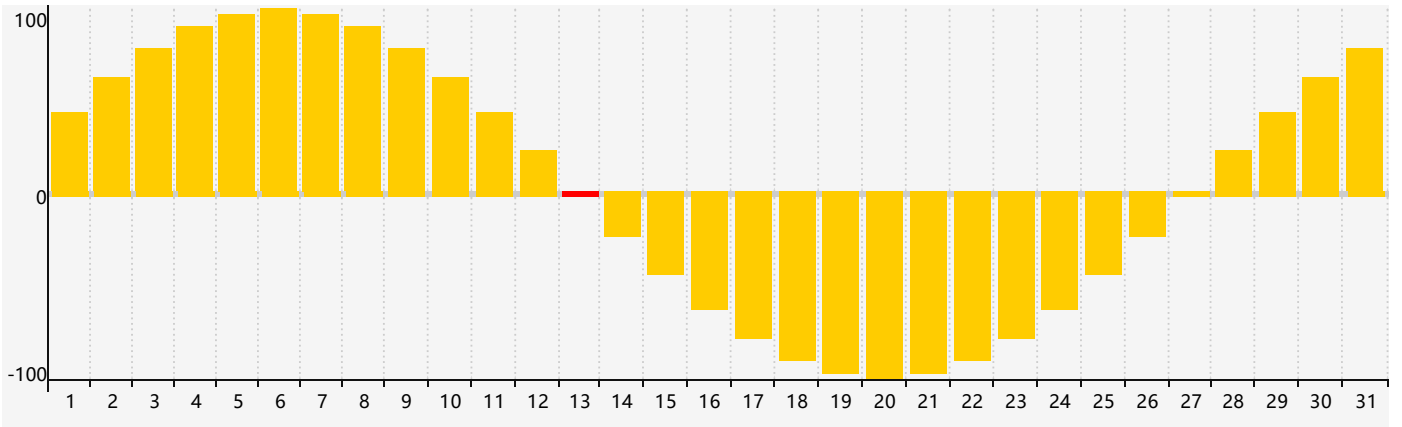

July 2023 Intellectual Biorhythm Charts

July 2023 Emotional Biorhythm Charts

July 2023 Physical Biorhythm Charts

July 2023

SUN	MON	TUE	WED	THU	FRI	SAT
25	26	27	28	29	30	1
2	3	4	5	6	7	8
9	10 Physical	11	12	13 Intellectual	14 Emotional	15
16	17	18	19	20	21	22
23	24	25	26	27	28	29
30	31	1	2 Physical	3	4	5