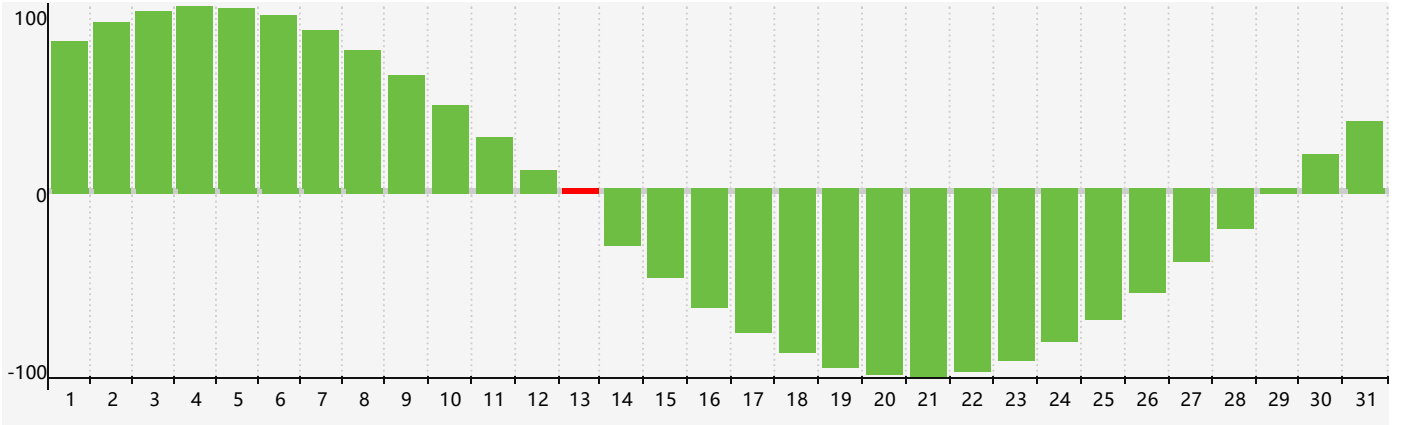

July 2023 Intellectual Biorhythm Charts

July 2023 Emotional Biorhythm Charts

July 2023 Physical Biorhythm Charts

July 2023

SUN	MON	TUE	WED	THU	FRI	SAT
25	26	27	28	29	30	1
2	3	4	5	6	7	8
9	10 Physical	11	12	13 Intellectual	14 Emotional	15
16	17	18	19	20	21	22
23	24	25	26	27	28	29
30	31	1	2 Physical	3	4	5