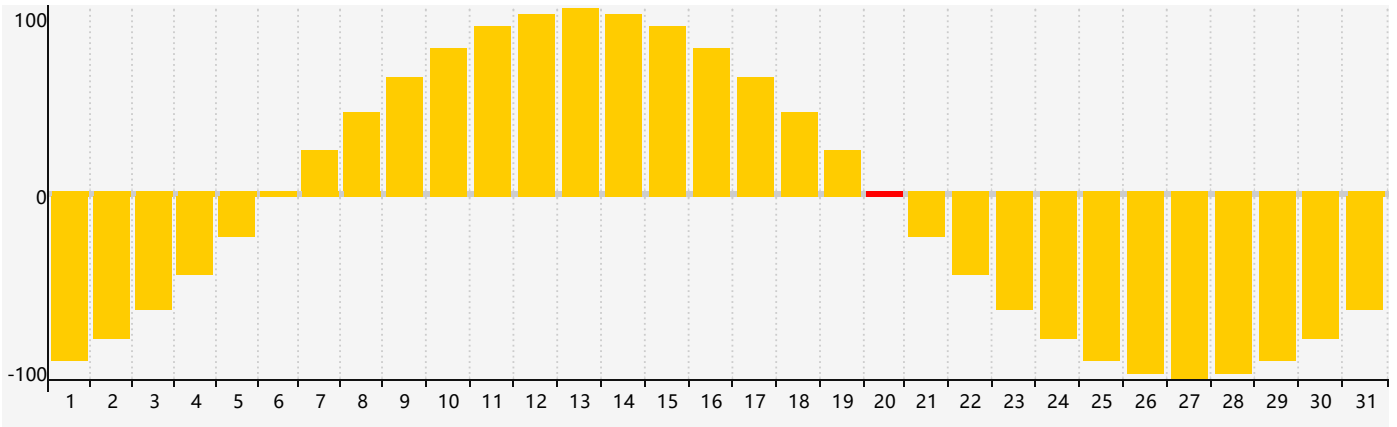

July 2023 Intellectual Biorhythm Charts

July 2023 Emotional Biorhythm Charts

July 2023 Physical Biorhythm Charts

July 2023

SUN	MON	TUE	WED	THU	FRI	SAT
25	26	27	28	29	30	1 Physical
2	3	4	5	6	7	8
9	10	11	12	13	14	15 Intellectual
16	17	18	19	20 Emotional	21	22
23	24 Physical	25	26	27	28	29
30	31	1	2	3	4	5