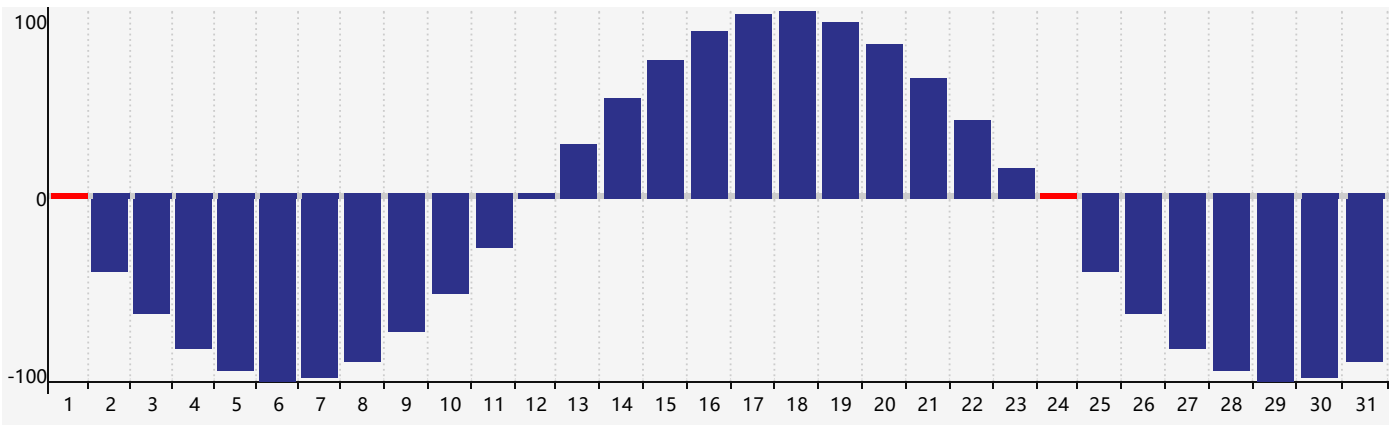

July 2023 Intellectual Biorhythm Charts

July 2023 Emotional Biorhythm Charts

July 2023 Physical Biorhythm Charts

July 2023

SUN	MON	TUE	WED	THU	FRI	SAT
25	26	27	28	29	30	1 Physical
2	3	4	5	6	7	8
9	10	11	12	13	14	15 Intellectual
16	17	18	19	20 Emotional	21	22
23	24 Physical	25	26	27	28	29
30	31	1	2	3	4	5