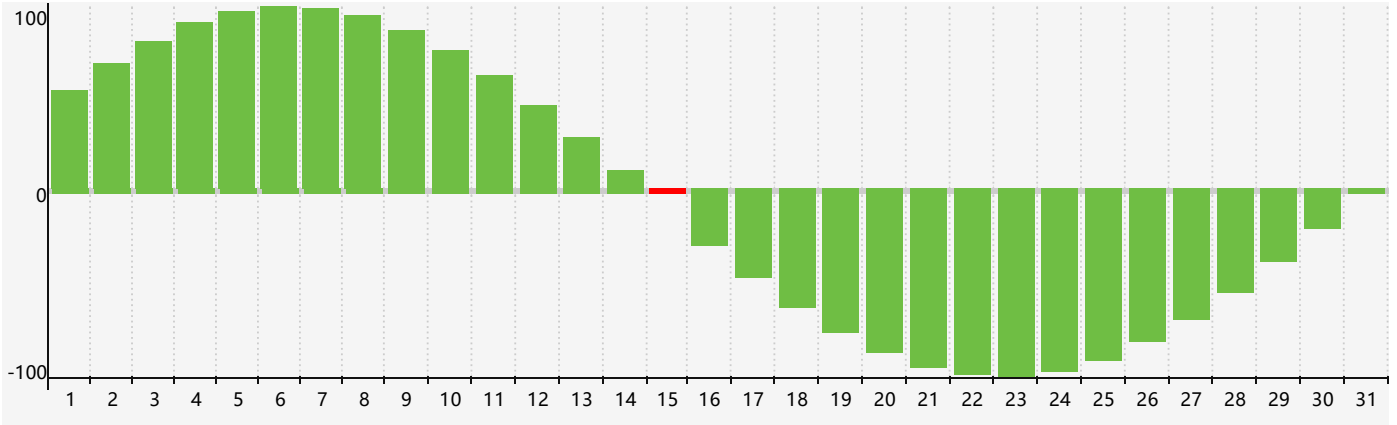

July 2023 Intellectual Biorhythm Charts

July 2023 Emotional Biorhythm Charts

July 2023 Physical Biorhythm Charts

July 2023

SUN	MON	TUE	WED	THU	FRI	SAT
25	26	27	28	29	30	1 Physical
2	3	4	5	6	7	8
9	10	11	12	13	14	15 Intellectual
16	17	18	19	20 Emotional	21	22
23	24 Physical	25	26	27	28	29
30	31	1	2	3	4	5