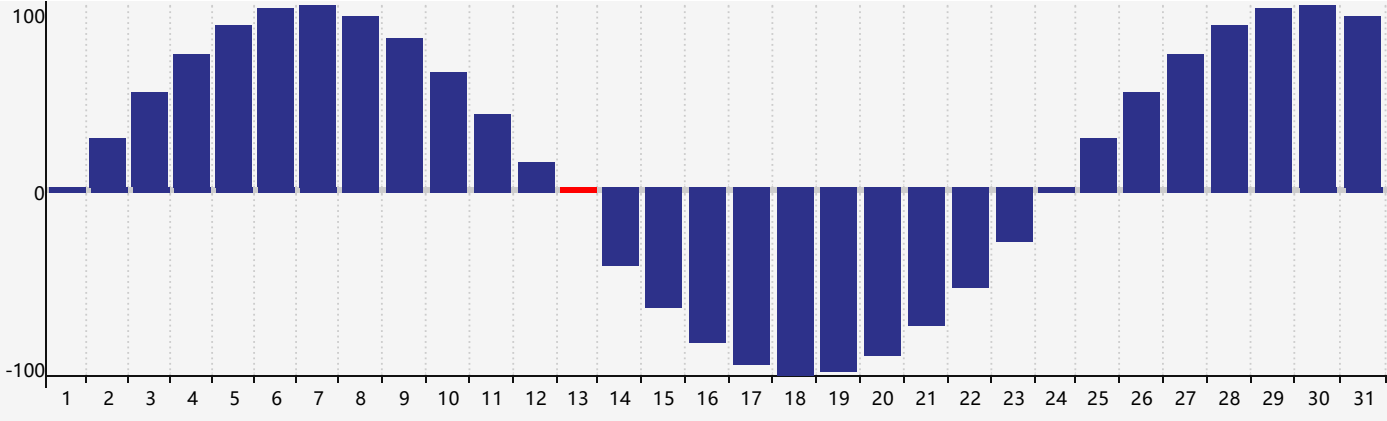

May 2023 Intellectual Biorhythm Charts

May 2023 Emotional Biorhythm Charts

May 2023 Physical Biorhythm Charts

May 2023

SUN	MON	TUE	WED	THU	FRI	SAT
30	1	2	3 Emotional	4	5 Intellectual	6
7	8	9	10	11	12	13 Physical
14	15	16	17	18	19	20
21	22	23	24	25	26	27
28	29	30	31 Emotional	1	2	3