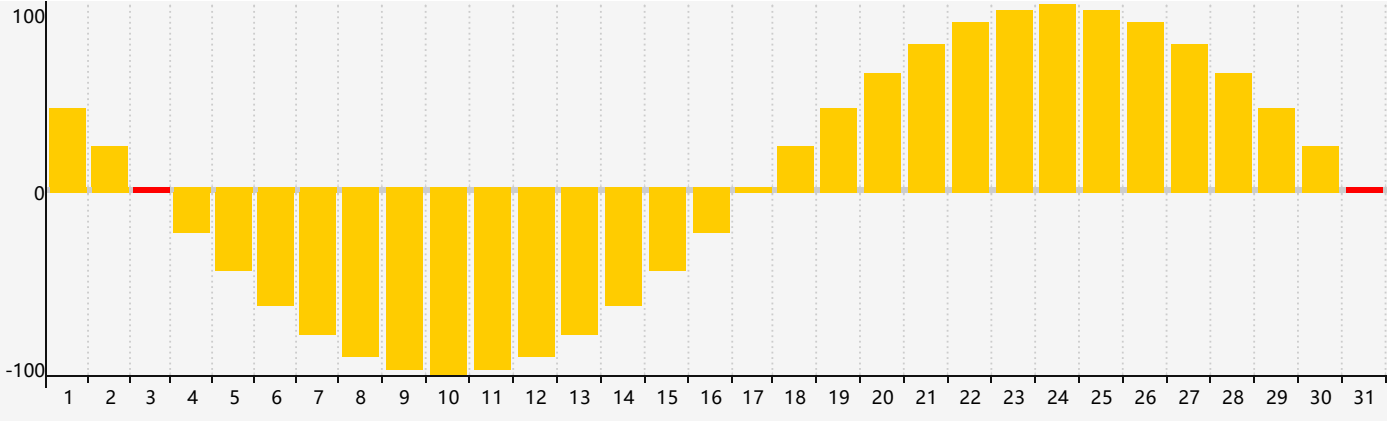

May 2023 Intellectual Biorhythm Charts

May 2023 Emotional Biorhythm Charts

May 2023 Physical Biorhythm Charts

May 2023

SUN	MON	TUE	WED	THU	FRI	SAT
30	1	2	3 Emotional	4	5 Intellectual	6
7	8	9	10	11	12	13 Physical
14	15	16	17	18	19	20
21	22	23	24	25	26	27
28	29	30	31 Emotional	1	2	3