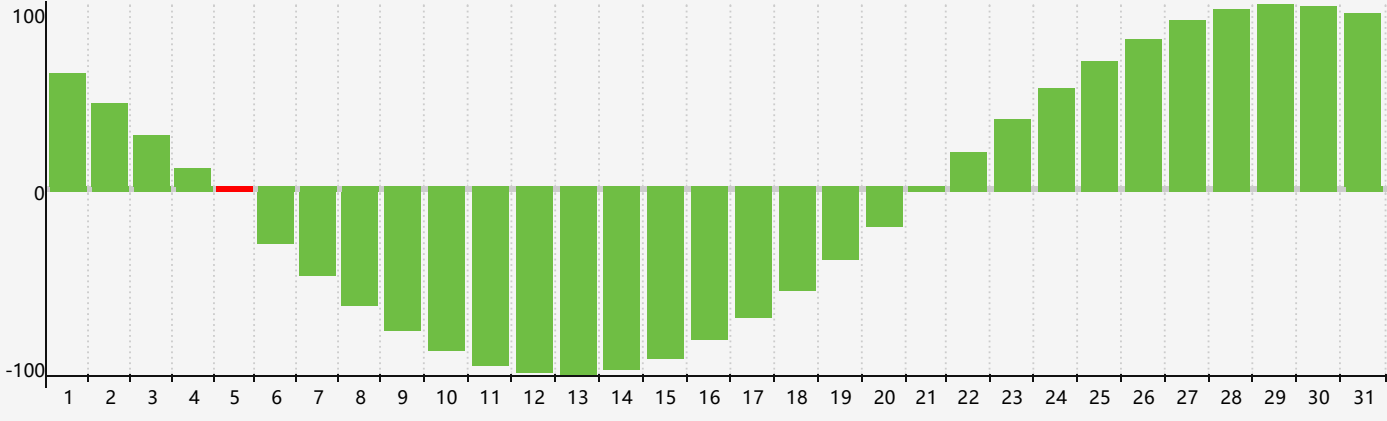

May 2023 Intellectual Biorhythm Charts

May 2023 Emotional Biorhythm Charts

May 2023 Physical Biorhythm Charts

May 2023

SUN	MON	TUE	WED	THU	FRI	SAT
30	1	2	3 Emotional	4	5 Intellectual	6
7	8	9	10	11	12	13 Physical
14	15	16	17	18	19	20
21	22	23	24	25	26	27
28	29	30	31 Emotional	1	2	3