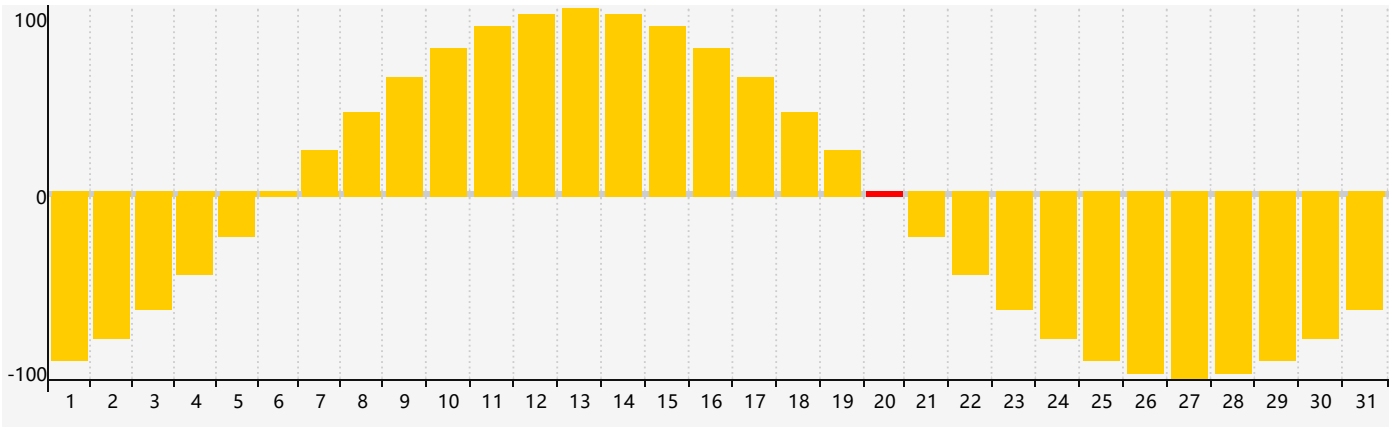

March 2023 Intellectual Biorhythm Charts

March 2023 Emotional Biorhythm Charts

March 2023 Physical Biorhythm Charts

March 2023

SUN	MON	TUE	WED	THU	FRI	SAT
26	27	28	1	2 Intellectual	3	4
5	6	7	8	9 Physical	10	11
12	13	14	15	16	17	18
19	20 Emotional	21	22	23	24	25
26	27	28	29	30	31	1 Physical