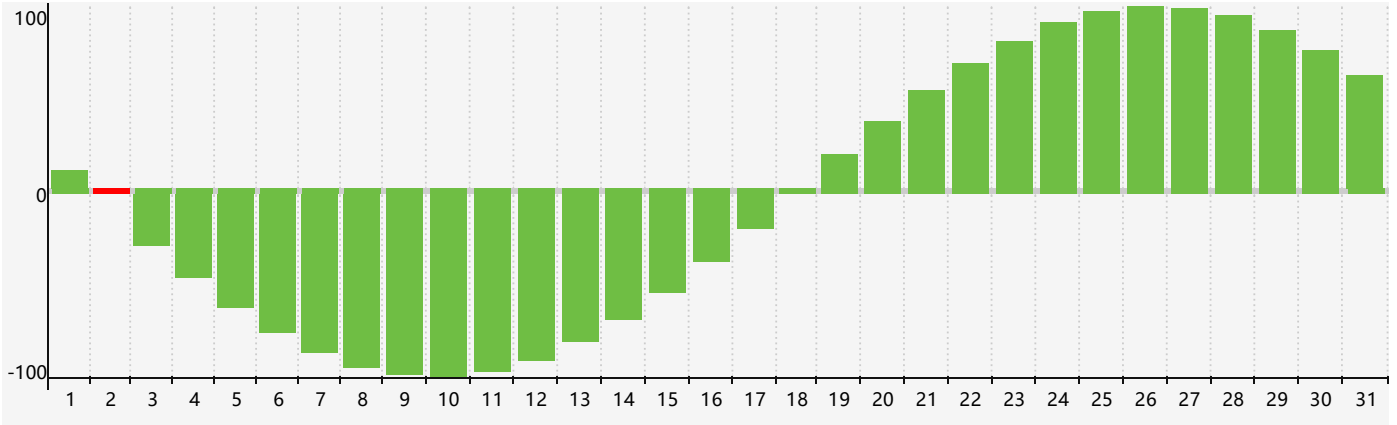

March 2023 Intellectual Biorhythm Charts

March 2023 Emotional Biorhythm Charts

March 2023 Physical Biorhythm Charts

March 2023

SUN	MON	TUE	WED	THU	FRI	SAT
26	27	28	1	2 Intellectual	3	4
5	6	7	8	9 Physical	10	11
12	13	14	15	16	17	18
19	20 Emotional	21	22	23	24	25
26	27	28	29	30	31	1 Physical