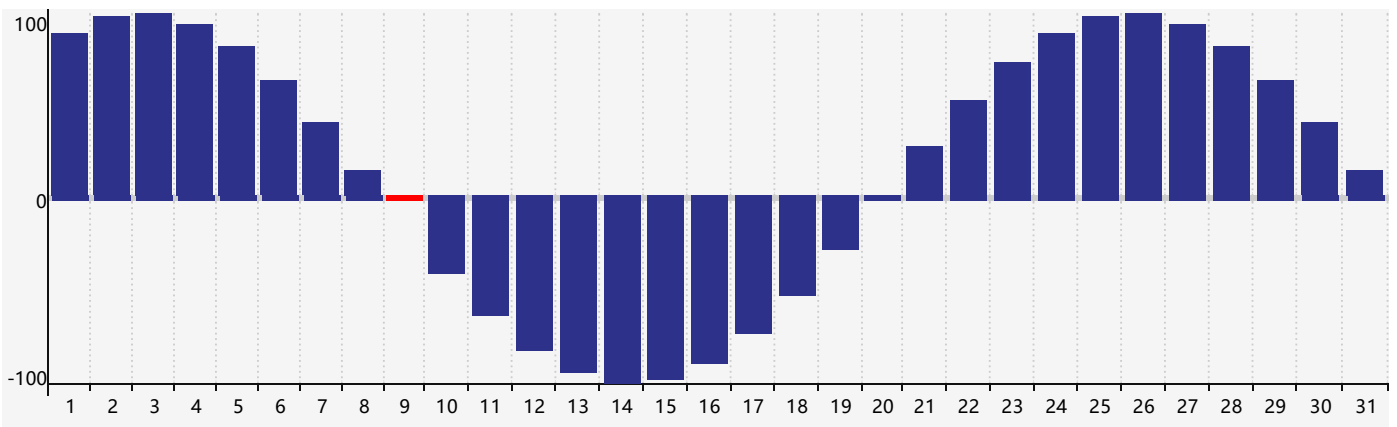

March 2023 Intellectual Biorhythm Charts

March 2023 Emotional Biorhythm Charts

March 2023 Physical Biorhythm Charts

March 2023

SUN	MON	TUE	WED	THU	FRI	SAT
26	27	28	1	2 Intellectual	3	4
5	6	7	8	9 Physical	10	11
12	13	14	15	16	17	18
19	20 Emotional	21	22	23	24	25
26	27	28	29	30	31	1 Physical