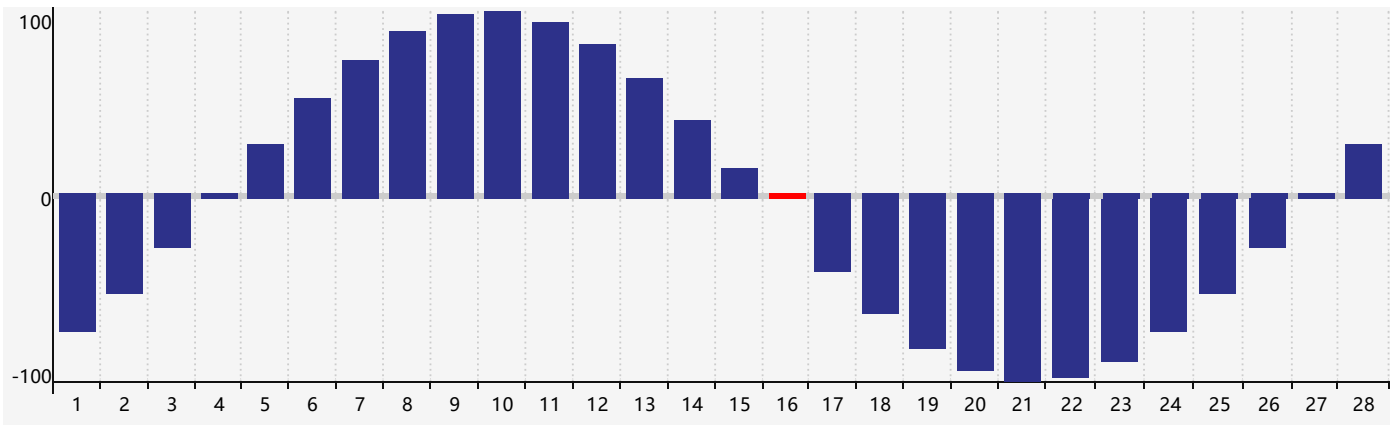

February 2023 Intellectual Biorhythm Charts

February 2023 Emotional Biorhythm Charts

February 2023 Physical Biorhythm Charts

February 2023

SUN	MON	TUE	WED	THU	FRI	SAT
29	30	31 <small>Emotional</small>	1	2	3	4
5	6	7	8	9	10	11
12	13	14	15	16 <small>Physical</small>	17	18
19	20	21	22	23	24	25
26 <small>Intellectual</small>	27	28 <small>Emotional</small>	1	2	3	4