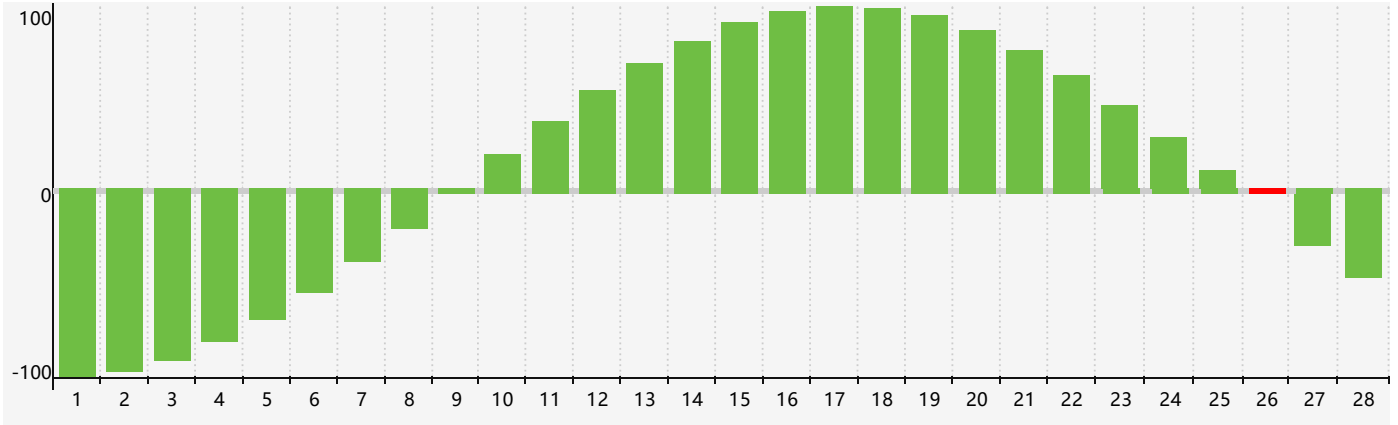

February 2023 Intellectual Biorhythm Charts

February 2023 Emotional Biorhythm Charts

February 2023 Physical Biorhythm Charts

February 2023

SUN	MON	TUE	WED	THU	FRI	SAT
29	30	31 <small>Emotional</small>	1	2	3	4
5	6	7	8	9	10	11
12	13	14	15	16 <small>Physical</small>	17	18
19	20	21	22	23	24	25
26 <small>Intellectual</small>	27	28 <small>Emotional</small>	1	2	3	4