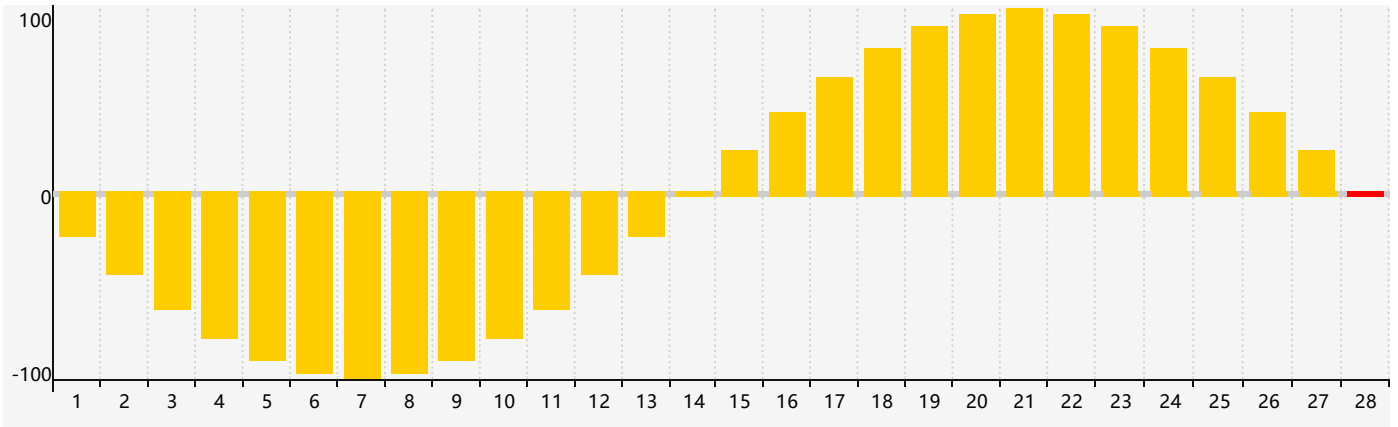

February 2023 Intellectual Biorhythm Charts

February 2023 Emotional Biorhythm Charts

February 2023 Physical Biorhythm Charts

February 2023

SUN	MON	TUE	WED	THU	FRI	SAT
29	30	31 <small>Emotional</small>	1	2	3	4
5	6	7	8	9	10	11
12	13	14	15	16 <small>Physical</small>	17	18
19	20	21	22	23	24	25
26 <small>Intellectual</small>	27	28 <small>Emotional</small>	1	2	3	4