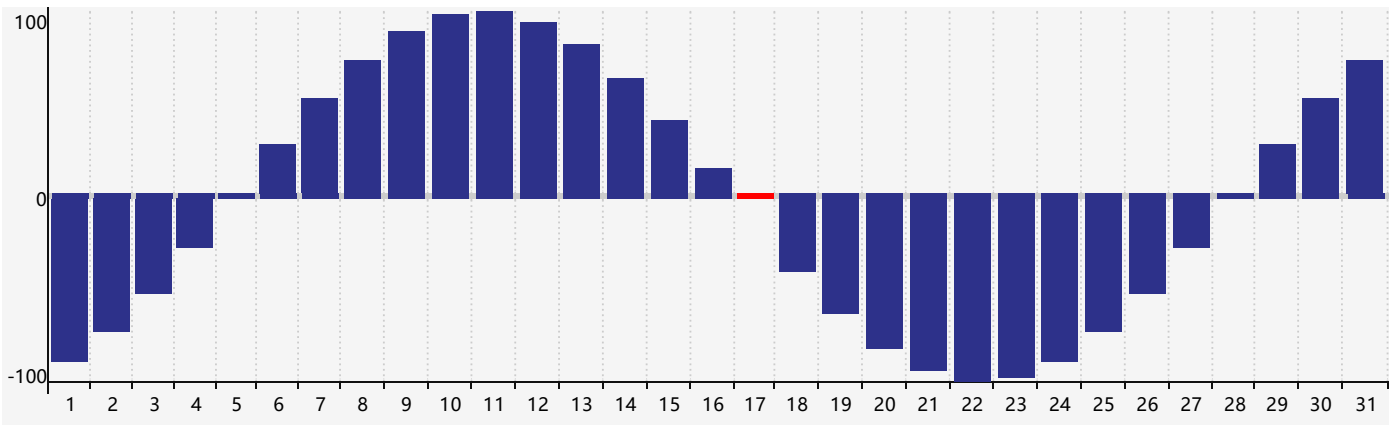

December 2023 Intellectual Biorhythm Charts

December 2023 Emotional Biorhythm Charts

December 2023 Physical Biorhythm Charts

December 2023

SUN	MON	TUE	WED	THU	FRI	SAT
26	27	28	29	30	1	2
3	4	5	6 <small>Emotional</small>	7	8	9
10	11	12	13	14	15	16
17 <small>Physical</small>	18	19	20	21 <small>Intellectual</small>	22	23
24	25	26	27	28	29	30
31	1	2	3 <small>Emotional</small>	4	5	6