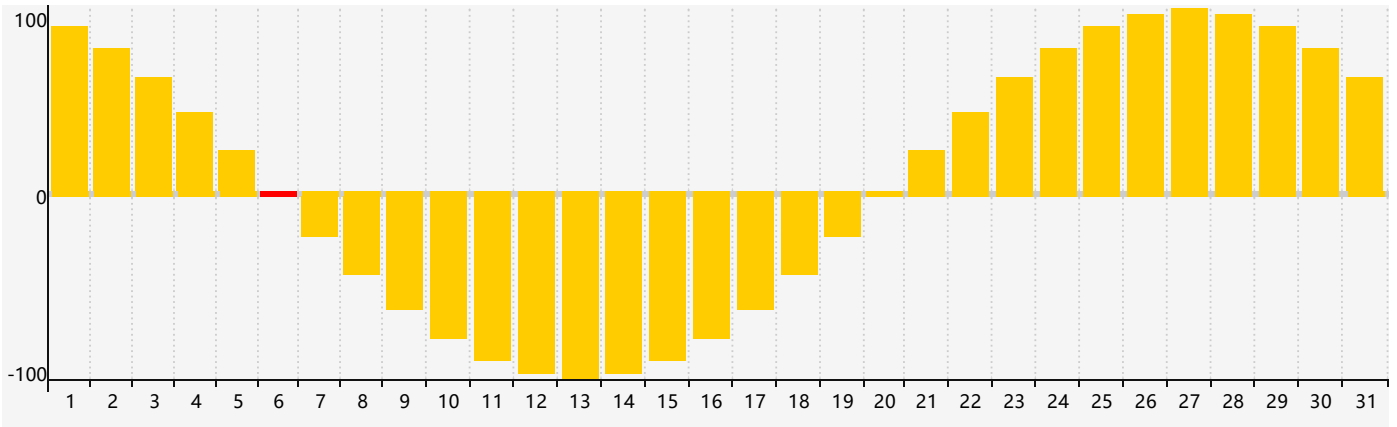

December 2023 Intellectual Biorhythm Charts

December 2023 Emotional Biorhythm Charts

December 2023 Physical Biorhythm Charts

December 2023

SUN	MON	TUE	WED	THU	FRI	SAT
26	27	28	29	30	1	2
3	4	5	6 <small>Emotional</small>	7	8	9
10	11	12	13	14	15	16
17 <small>Physical</small>	18	19	20	21 <small>Intellectual</small>	22	23
24	25	26	27	28	29	30
31	1	2	3 <small>Emotional</small>	4	5	6