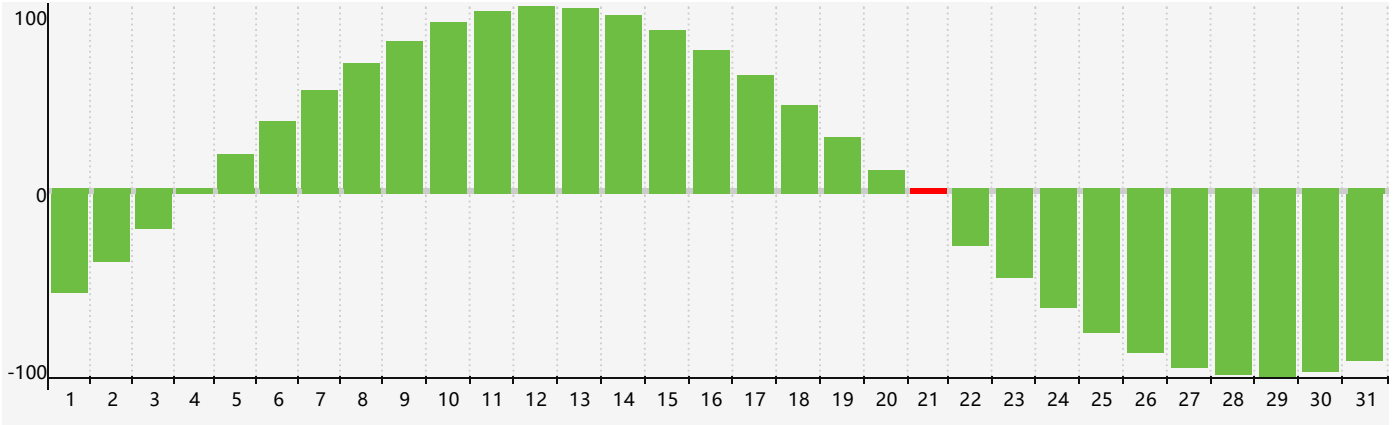

December 2023 Intellectual Biorhythm Charts

December 2023 Emotional Biorhythm Charts

December 2023 Physical Biorhythm Charts

December 2023

SUN	MON	TUE	WED	THU	FRI	SAT
26	27	28	29	30	1	2
3	4	5	6 <small>Emotional</small>	7	8	9
10	11	12	13	14	15	16
17 <small>Physical</small>	18	19	20	21 <small>Intellectual</small>	22	23
24	25	26	27	28	29	30
31	1	2	3 <small>Emotional</small>	4	5	6