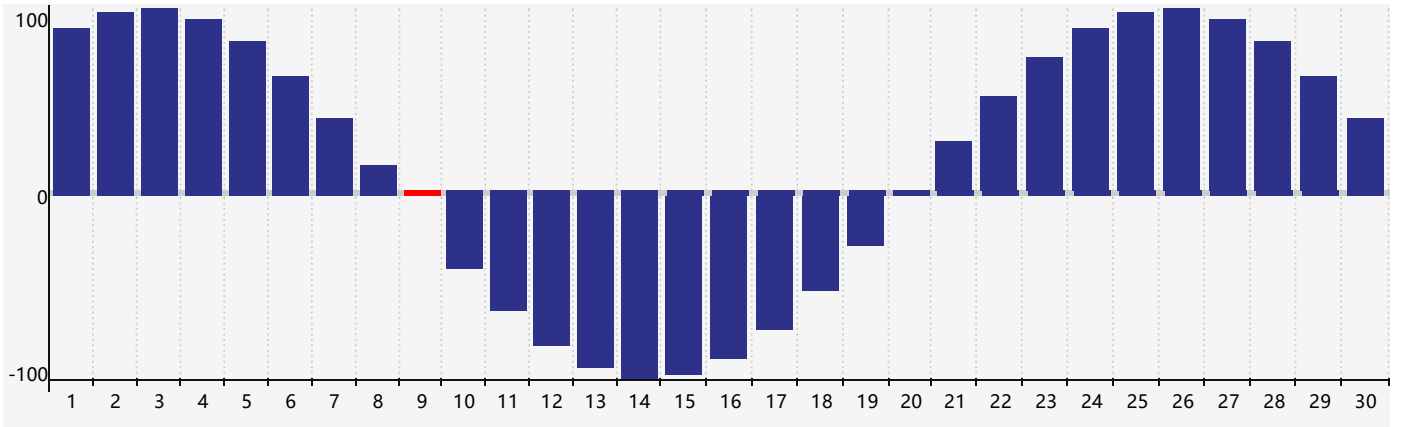

November 2023 Physical Biorhythm Charts

November 2023

SUN	MON	TUE	WED	THU	FRI	SAT
29	30	31	1	2	3	4
5	6	7	8	9 <small>Physical</small>	10	11
12	13	14	15	16	17	18
19	20	21	22	23	24	25
26	27	28	29	30	1	2 <small>Physical</small>