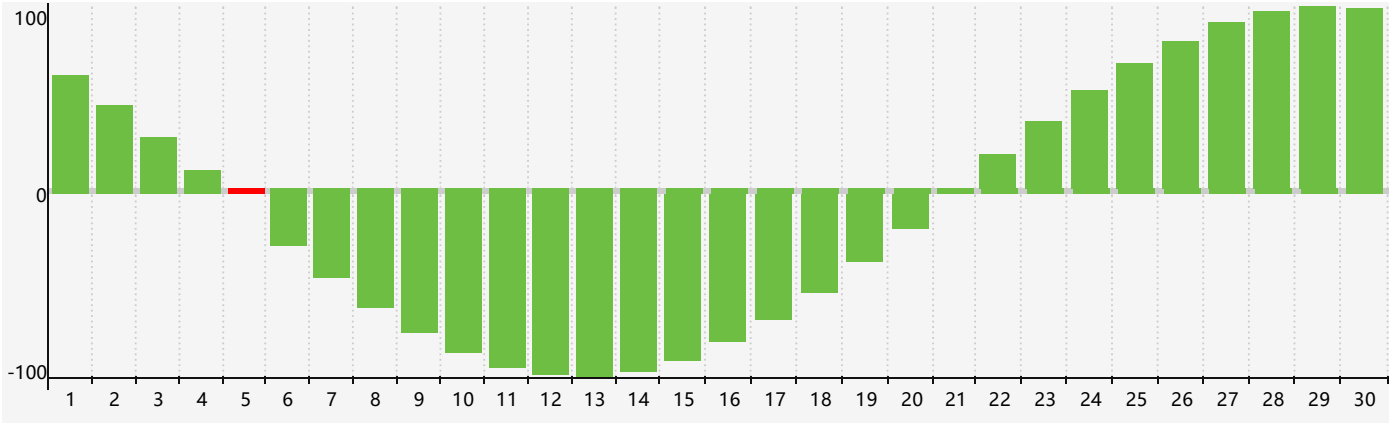

November 2023 Intellectual Biorhythm Charts

November 2023 Emotional Biorhythm Charts

November 2023 Physical Biorhythm Charts

November 2023

SUN	MON	TUE	WED	THU	FRI	SAT
29 	30 	31 	1 	2 	3 	4 
5 Intellectual 	6 	7 	8 	9 	10 	11 
12 	13 	14 	15 	16 	17 	18 
19 	20 Physical 	21 	22 	23 Emotional 	24 	25 
26 	27 	28 	29 	30 	1 	2 