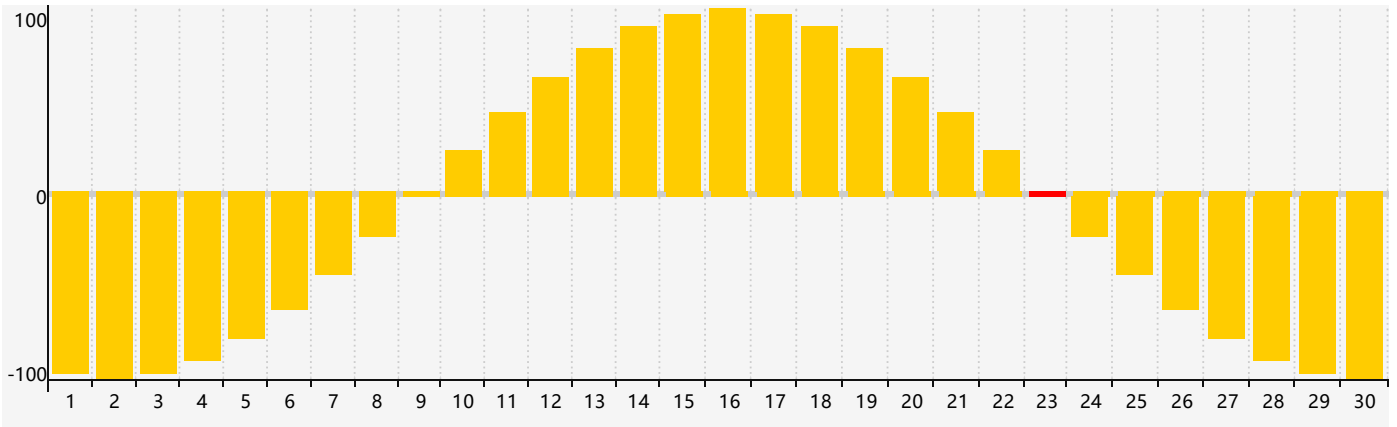

November 2023 Intellectual Biorhythm Charts

November 2023 Emotional Biorhythm Charts

November 2023 Physical Biorhythm Charts

November 2023

SUN	MON	TUE	WED	THU	FRI	SAT
29 	30 	31 	1 	2 	3 	4 
5 Intellectual 	6 	7 	8 	9 	10 	11 
12 	13 	14 	15 	16 	17 	18 
19 	20 Physical 	21 	22 	23 Emotional 	24 	25 
26 	27 	28 	29 	30 	1 	2 