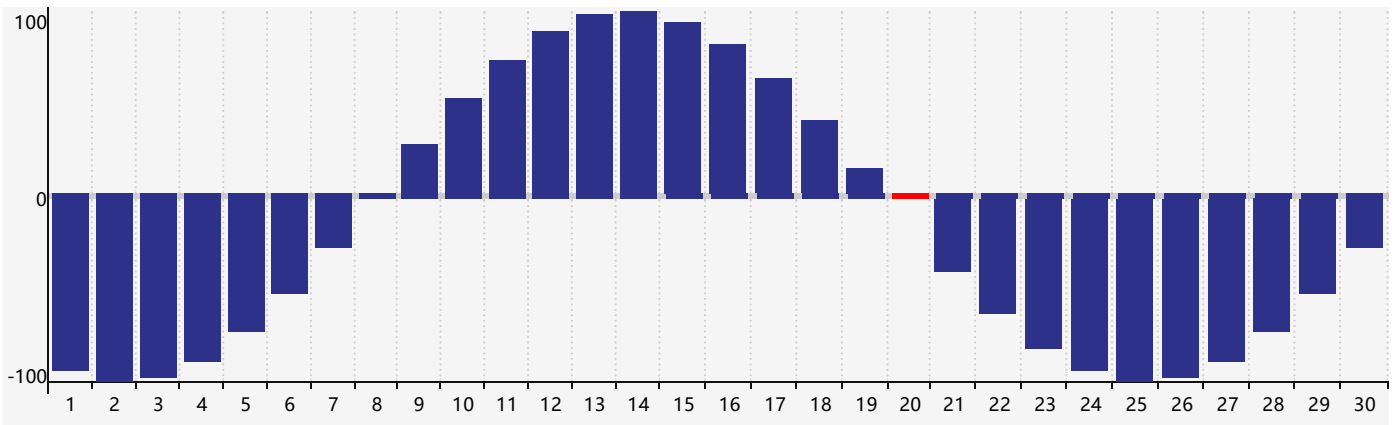

November 2023 Intellectual Biorhythm Charts

November 2023 Emotional Biorhythm Charts

November 2023 Physical Biorhythm Charts

November 2023

SUN	MON	TUE	WED	THU	FRI	SAT
29 	30 	31 	1 	2 	3 	4 
5 Intellectual 	6 	7 	8 	9 	10 	11 
12 	13 	14 	15 	16 	17 	18 
19 	20 Physical 	21 	22 	23 Emotional 	24 	25 
26 	27 	28 	29 	30 	1 	2 