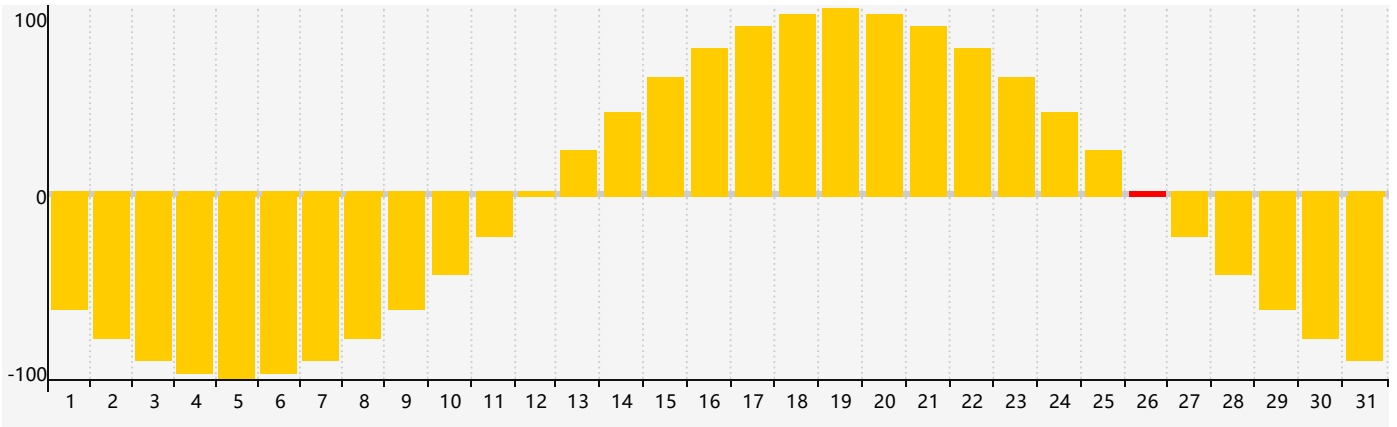

October 2023 Intellectual Biorhythm Charts

October 2023 Emotional Biorhythm Charts

October 2023 Physical Biorhythm Charts

October 2023

SUN	MON	TUE	WED	THU	FRI	SAT
1	2	3	4	5	6	7
8	9	10	11	12	13	14
15	16	17	18 Physical	19	20	21
22	23	24	25	26 Emotional	27	28
29	30 Intellectual	31	1	2	3	4