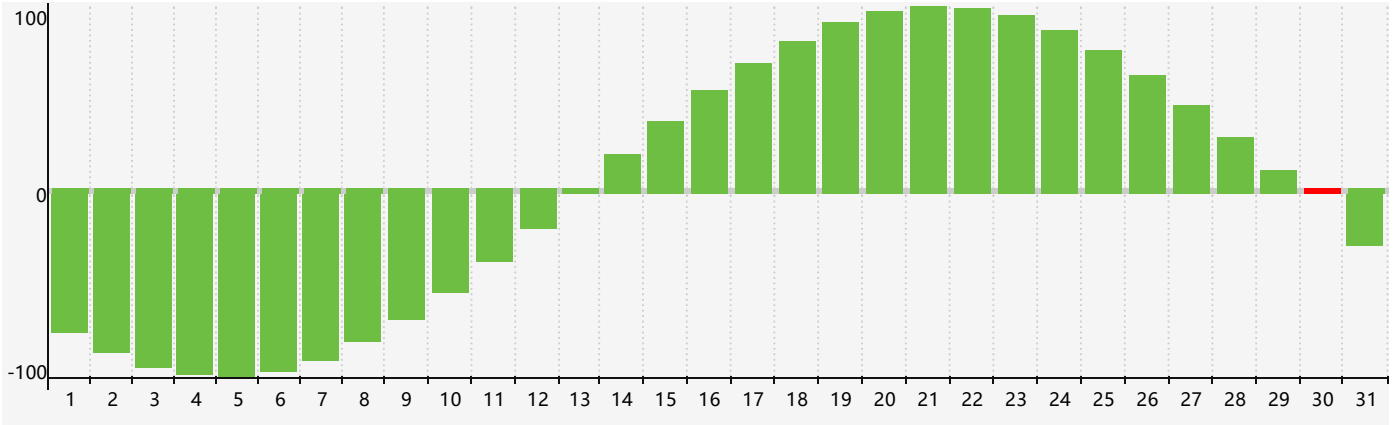

October 2023 Intellectual Biorhythm Charts

October 2023 Emotional Biorhythm Charts

October 2023 Physical Biorhythm Charts

October 2023

SUN	MON	TUE	WED	THU	FRI	SAT
1	2	3	4	5	6	7
8	9	10	11	12	13	14
15	16	17	18 Physical	19	20	21
22	23	24	25	26 Emotional	27	28
29	30 Intellectual	31	1	2	3	4