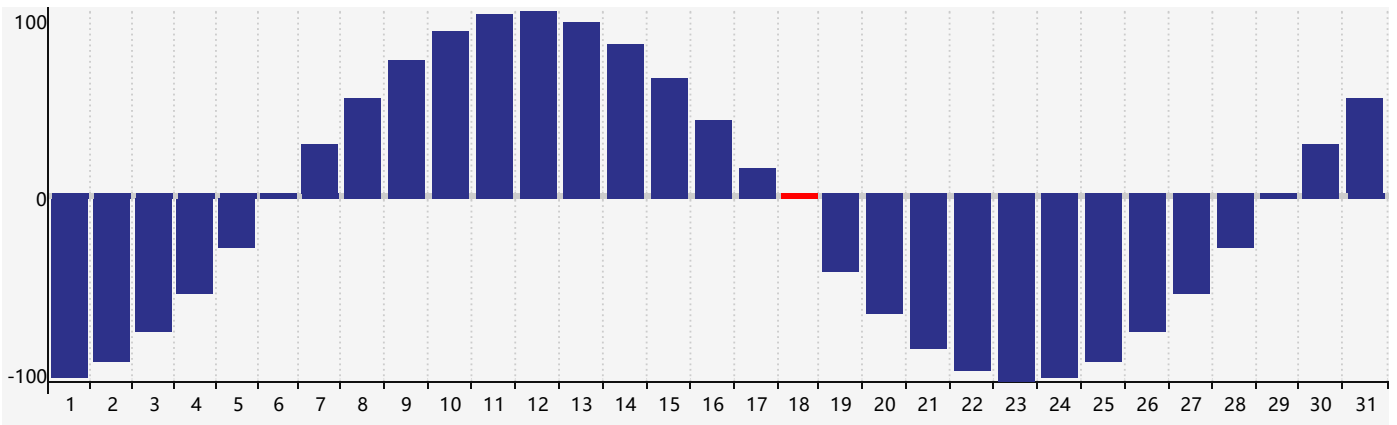

October 2023 Intellectual Biorhythm Charts

October 2023 Emotional Biorhythm Charts

October 2023 Physical Biorhythm Charts

October 2023

SUN	MON	TUE	WED	THU	FRI	SAT
1	2	3	4	5	6	7
8	9	10	11	12	13	14
15	16	17	18 Physical	19	20	21
22	23	24	25	26 Emotional	27	28
29	30 Intellectual	31	1	2	3	4