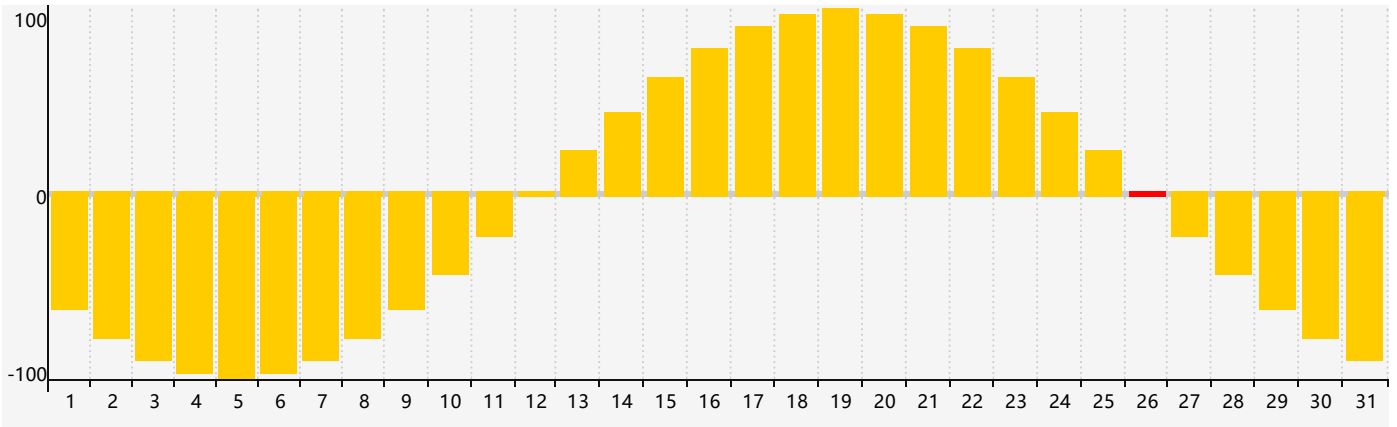

October 2023 Intellectual Biorhythm Charts

October 2023 Emotional Biorhythm Charts

October 2023 Physical Biorhythm Charts

October 2023

SUN	MON	TUE	WED	THU	FRI	SAT
1 	2 	3 Intellectual 	4 	5 Physical 	6 	7 
8 	9 	10 	11 	12 	13 	14 
15 	16 	17 	18 	19 	20 	21 
22 	23 	24 	25 	26 Emotional 	27 	28 Physical 
29 	30 	31 	1 	2 	3 	4 