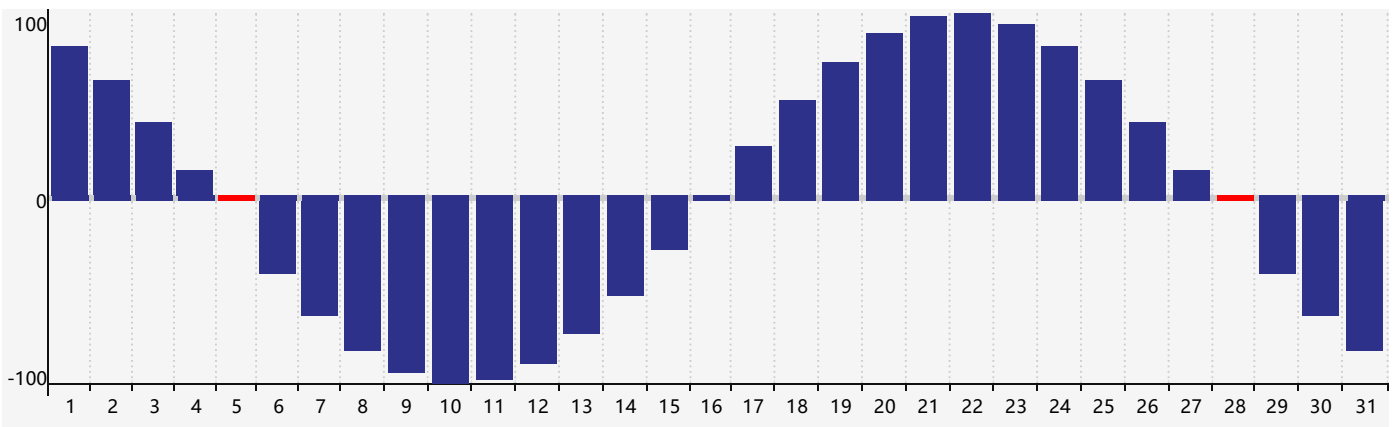

October 2023 Intellectual Biorhythm Charts

October 2023 Emotional Biorhythm Charts

October 2023 Physical Biorhythm Charts

October 2023

SUN	MON	TUE	WED	THU	FRI	SAT
1 	2 	3 Intellectual 	4 	5 Physical 	6 	7 
8 	9 	10 	11 	12 	13 	14 
15 	16 	17 	18 	19 	20 	21 
22 	23 	24 	25 	26 Emotional 	27 	28 Physical 
29 	30 	31 	1 	2 	3 	4 