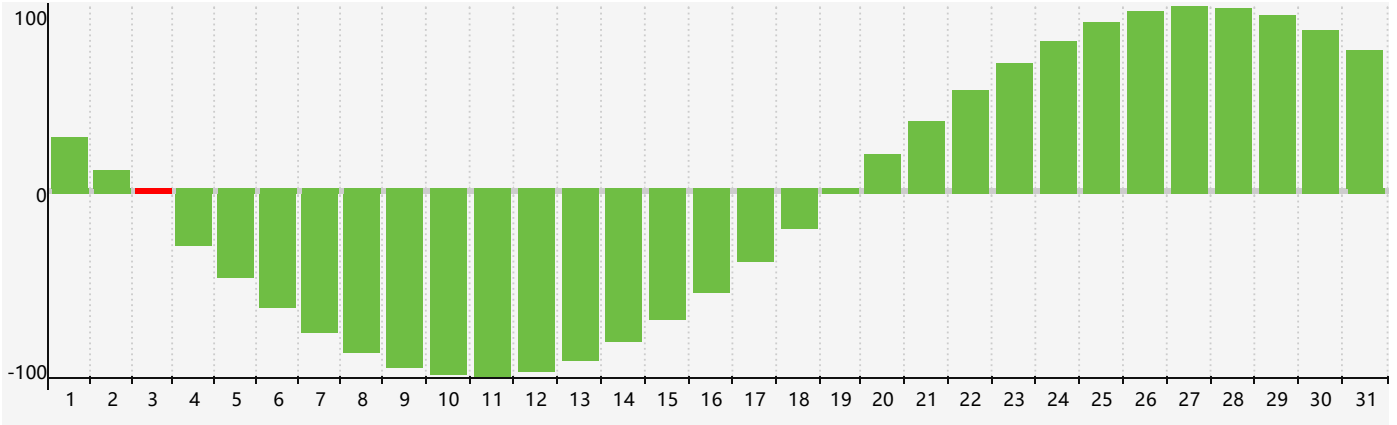

October 2023 Intellectual Biorhythm Charts

October 2023 Emotional Biorhythm Charts

October 2023 Physical Biorhythm Charts

October 2023

SUN	MON	TUE	WED	THU	FRI	SAT
1 	2 	3 Intellectual 	4 	5 Physical 	6 	7 
8 	9 	10 	11 	12 	13 	14 
15 	16 	17 	18 	19 	20 	21 
22 	23 	24 	25 	26 Emotional 	27 	28 Physical 
29 	30 	31 	1 	2 	3 	4 