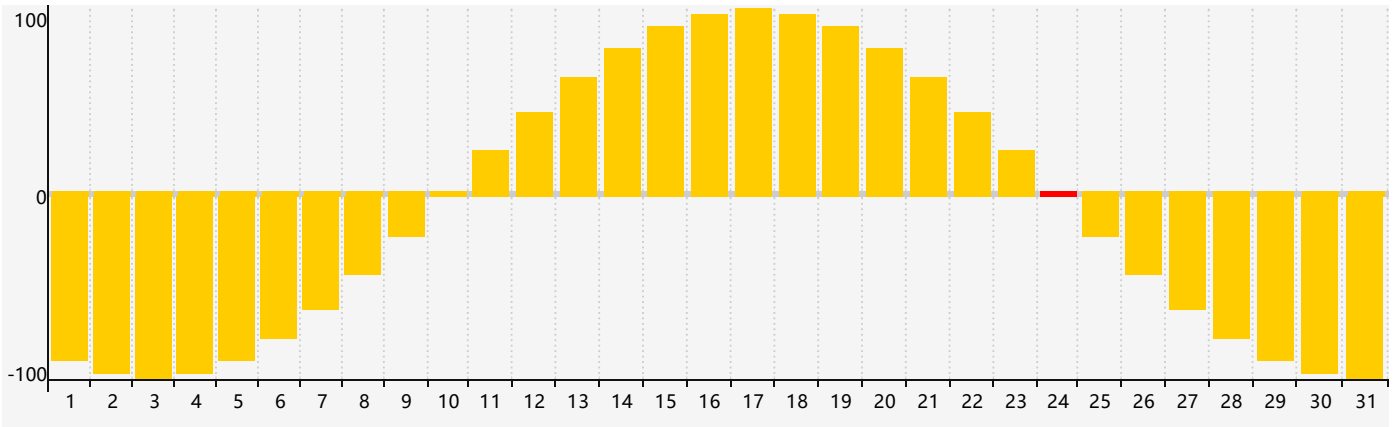

January 2023 Intellectual Biorhythm Charts

January 2023 Emotional Biorhythm Charts

January 2023 Physical Biorhythm Charts

January 2023

SUN	MON	TUE	WED	THU	FRI	SAT
1	2	3	4	5	6	7
8	9	10	11	12	13	14
15	16 Physical	17	18	19	20	21
22	23	24 Emotional	25	26	27	28
29	30	31 Intellectual	1	2	3	4