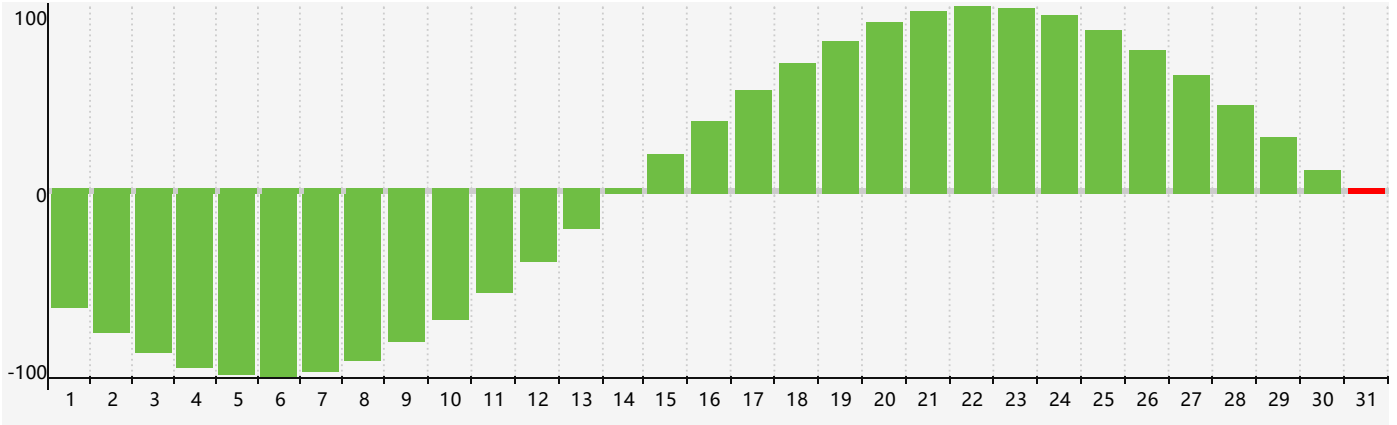

January 2023 Intellectual Biorhythm Charts

January 2023 Emotional Biorhythm Charts

January 2023 Physical Biorhythm Charts

January 2023

SUN	MON	TUE	WED	THU	FRI	SAT
1	2	3	4	5	6	7
8	9	10	11	12	13	14
15	16 Physical	17	18	19	20	21
22	23	24 Emotional	25	26	27	28
29	30	31 Intellectual	1	2	3	4