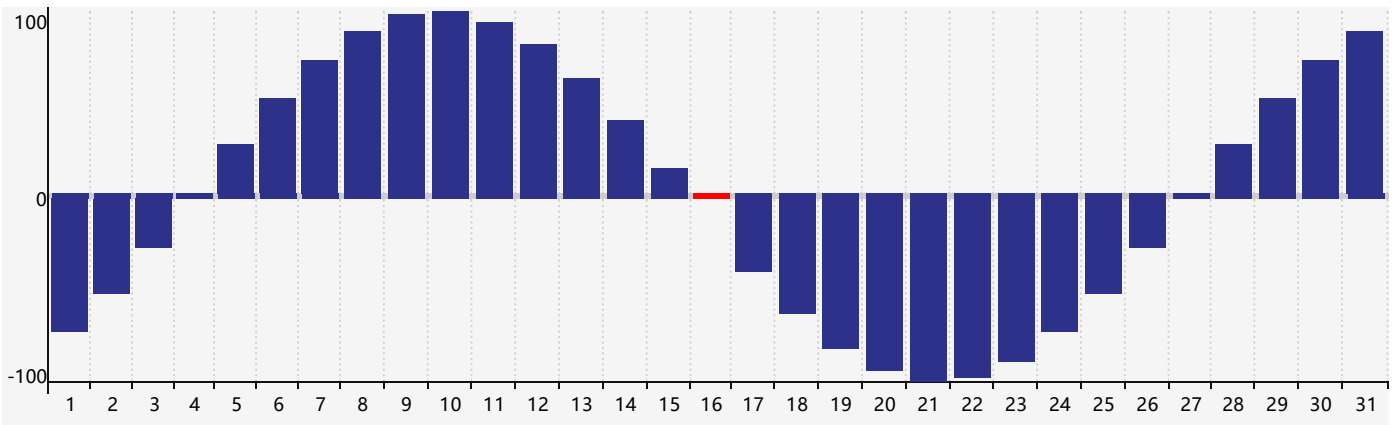

January 2023 Intellectual Biorhythm Charts

January 2023 Emotional Biorhythm Charts

January 2023 Physical Biorhythm Charts

January 2023

SUN	MON	TUE	WED	THU	FRI	SAT
1	2	3	4	5	6	7
8	9	10	11	12	13	14
15	16 Physical	17	18	19	20	21
22	23	24 Emotional	25	26	27	28
29	30	31 Intellectual	1	2	3	4