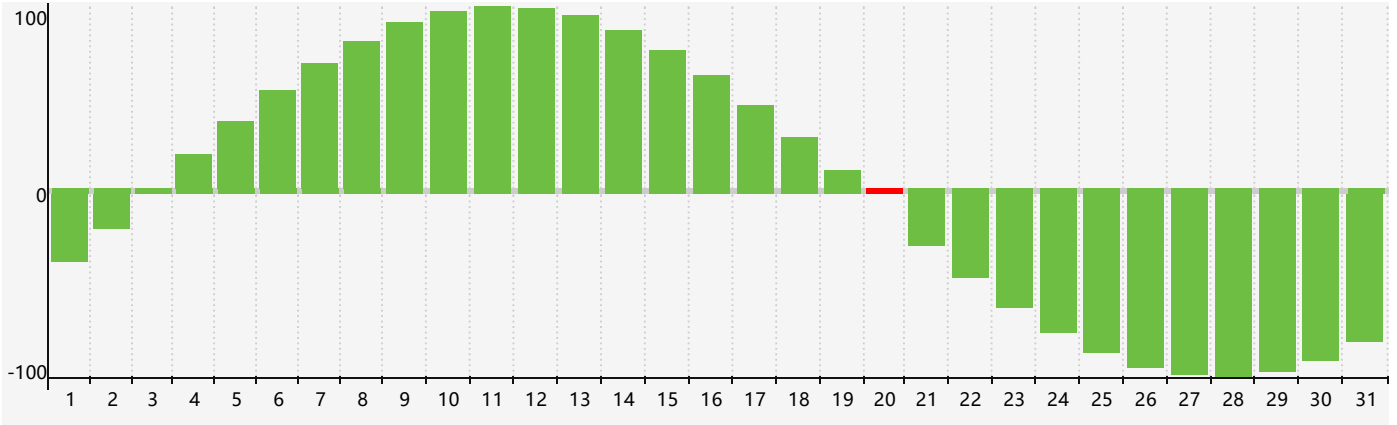

July 2022 Intellectual Biorhythm Charts

July 2022 Emotional Biorhythm Charts

July 2022 Physical Biorhythm Charts

July 2022

SUN	MON	TUE	WED	THU	FRI	SAT
26	27	28 <small>Physical</small>	29	30	1	2
3	4	5	6	7 <small>Emotional</small>	8	9
10	11	12	13	14	15	16
17	18	19	20 <small>Intellectual</small>	21 <small>Physical</small>	22	23
24	25	26	27	28	29	30
31	1	2	3	4 <small>Emotional</small>	5	6