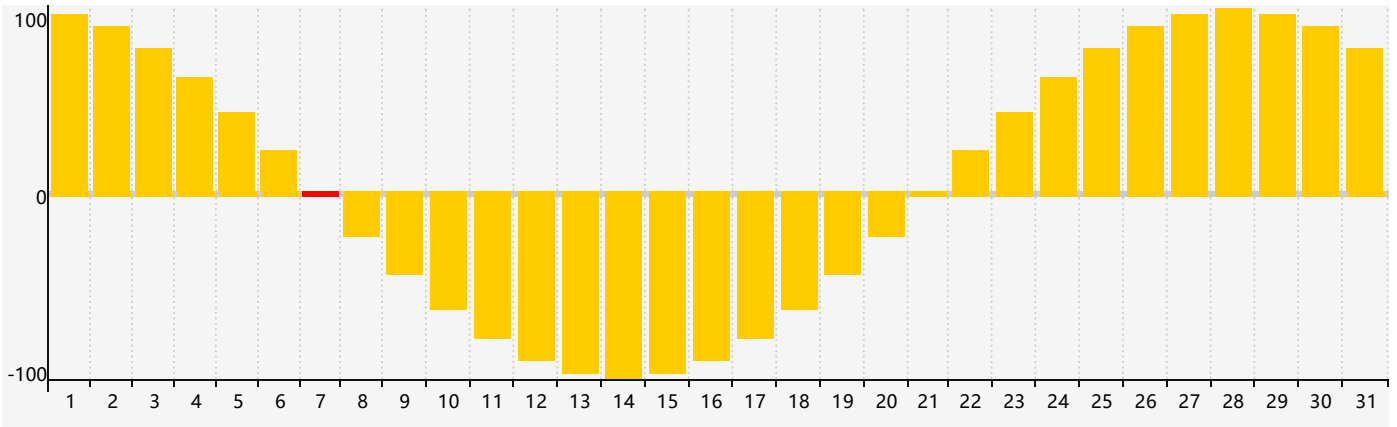

July 2022 Intellectual Biorhythm Charts

July 2022 Emotional Biorhythm Charts

July 2022 Physical Biorhythm Charts

July 2022

SUN	MON	TUE	WED	THU	FRI	SAT
26	27	28 <small>Physical</small>	29	30	1	2
3	4	5	6	7 <small>Emotional</small>	8	9
10	11	12	13	14	15	16
17	18	19	20 <small>Intellectual</small>	21 <small>Physical</small>	22	23
24	25	26	27	28	29	30
31	1	2	3	4 <small>Emotional</small>	5	6