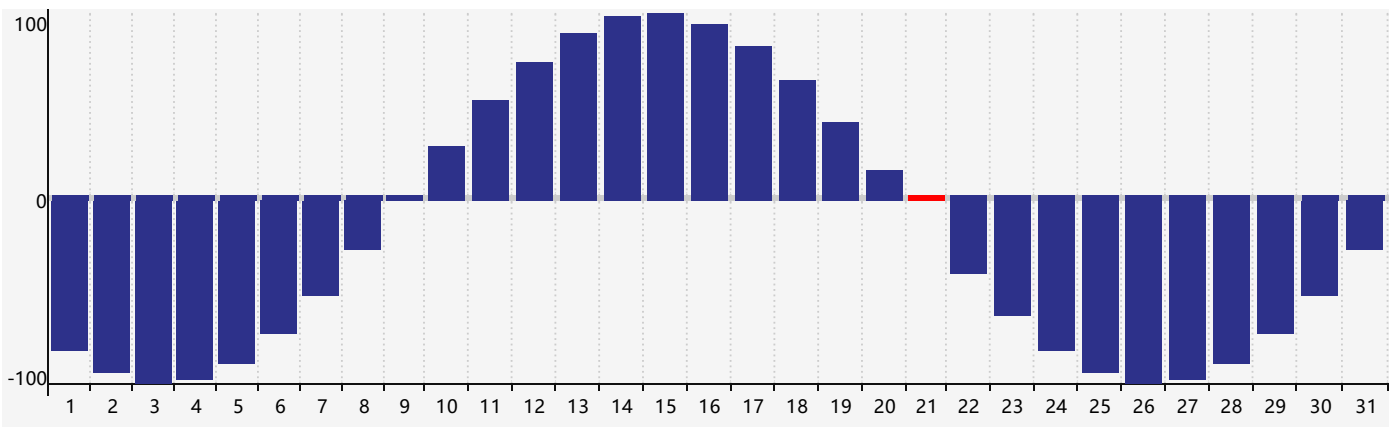

July 2022 Intellectual Biorhythm Charts

July 2022 Emotional Biorhythm Charts

July 2022 Physical Biorhythm Charts

July 2022

SUN	MON	TUE	WED	THU	FRI	SAT
26	27	28 <small>Physical</small>	29	30	1	2
3	4	5	6	7 <small>Emotional</small>	8	9
10	11	12	13	14	15	16
17	18	19	20 <small>Intellectual</small>	21 <small>Physical</small>	22	23
24	25	26	27	28	29	30
31	1	2	3	4 <small>Emotional</small>	5	6