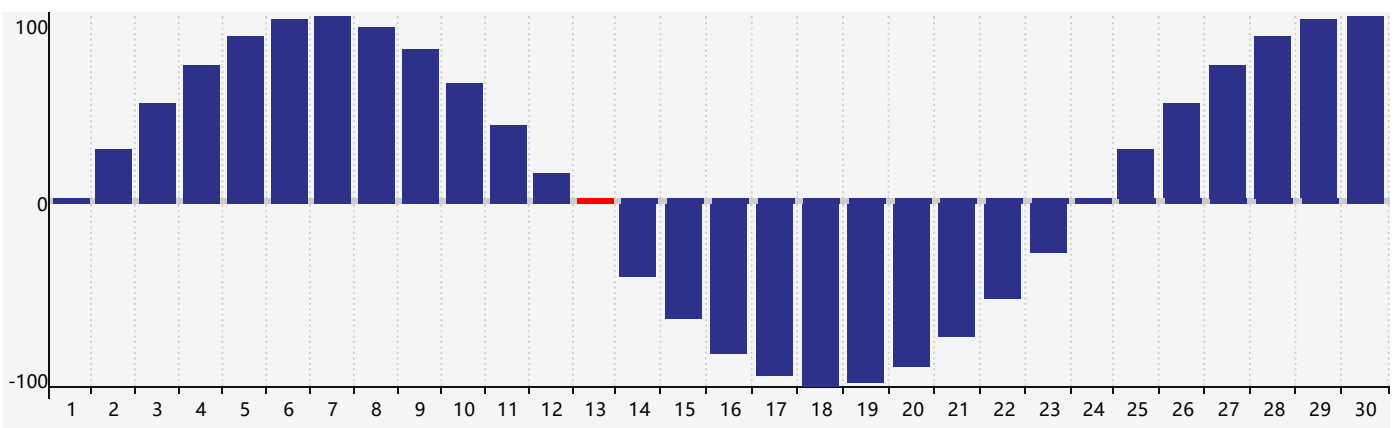

April 2022 Intellectual Biorhythm Charts

April 2022 Emotional Biorhythm Charts

April 2022 Physical Biorhythm Charts

April 2022

SUN	MON	TUE	WED	THU	FRI	SAT
27	28	29	30	31 <small>Emotional</small>	1	2
3	4	5	6	7	8	9
10	11	12	13 <small>Physical</small>	14	15	16
17	18	19	20	21	22	23
24	25	26	27	28 <small>Intellectual</small>	29 <small>Emotional</small>	30