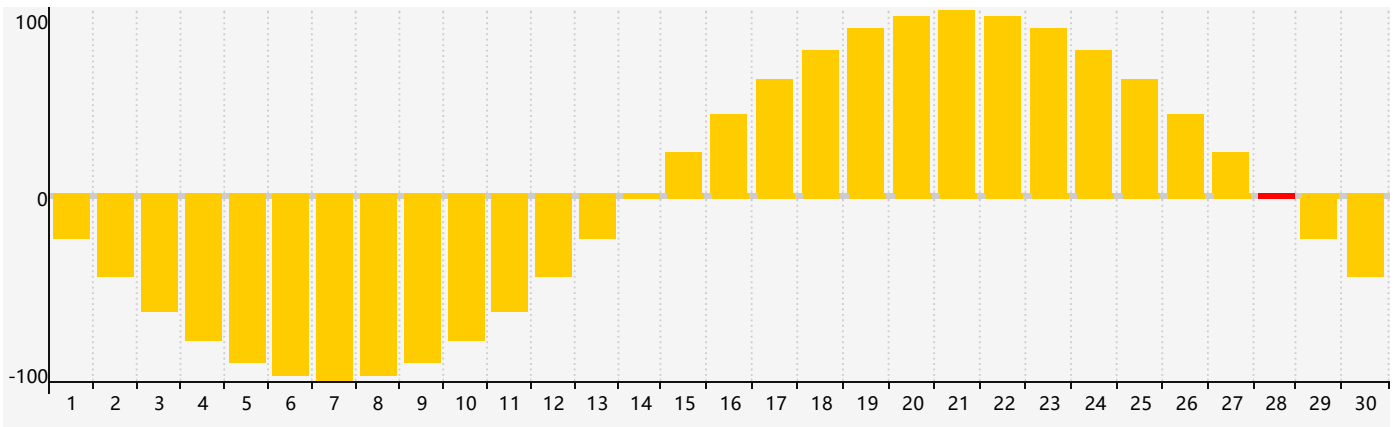

April 2022 Intellectual Biorhythm Charts

April 2022 Emotional Biorhythm Charts

April 2022 Physical Biorhythm Charts

April 2022

SUN	MON	TUE	WED	THU	FRI	SAT
27	28	29	30	31 <small>Emotional</small>	1	2
3	4	5	6	7	8	9
10	11	12	13 <small>Physical</small>	14	15	16
17	18	19	20	21	22	23
24	25	26	27	28 <small>Intellectual</small>	29 <small>Emotional</small>	30