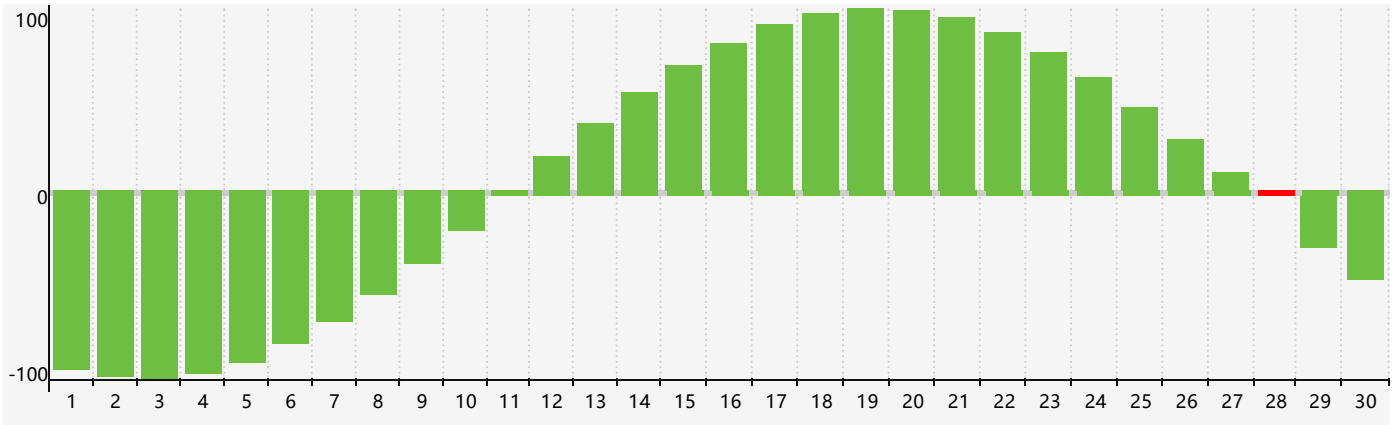

April 2022 Intellectual Biorhythm Charts

April 2022 Emotional Biorhythm Charts

April 2022 Physical Biorhythm Charts

April 2022

SUN	MON	TUE	WED	THU	FRI	SAT
27	28	29	30	31 <small>Emotional</small>	1	2
3	4	5	6	7	8	9
10	11	12	13 <small>Physical</small>	14	15	16
17	18	19	20	21	22	23
24	25	26	27	28 <small>Intellectual</small>	29 <small>Emotional</small>	30