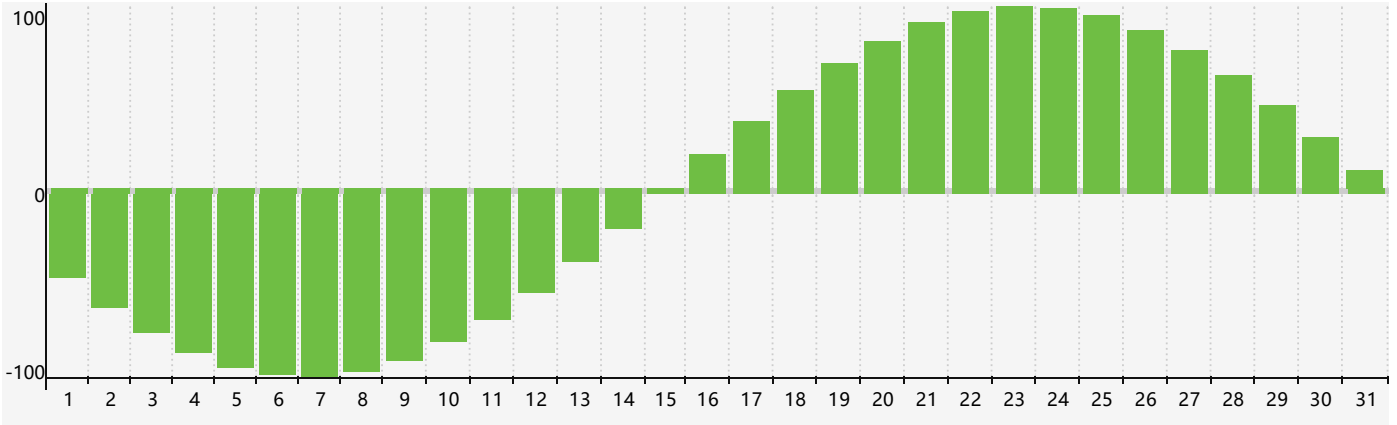

March 2022 Intellectual Biorhythm Charts

March 2022 Emotional Biorhythm Charts

March 2022 Physical Biorhythm Charts

March 2022

SUN	MON	TUE	WED	THU	FRI	SAT
27 Intellectual	28	1	2	3	4	5
6	7	8	9	10	11	12
13 Emotional	14	15	16	17	18	19 Physical
20	21	22	23	24	25	26
27	28	29	30	31	1 Intellectual	2