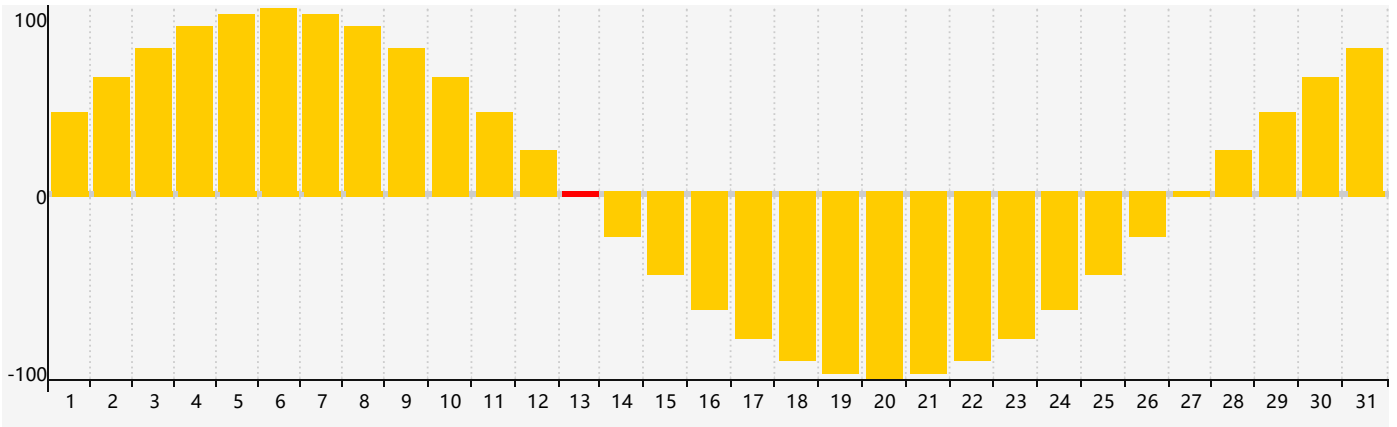

March 2022 Intellectual Biorhythm Charts

March 2022 Emotional Biorhythm Charts

March 2022 Physical Biorhythm Charts

March 2022

SUN	MON	TUE	WED	THU	FRI	SAT
27 Intellectual	28	1	2	3	4	5
6	7	8	9	10	11	12
13 Emotional	14	15	16	17	18	19 Physical
20	21	22	23	24	25	26
27	28	29	30	31	1 Intellectual	2