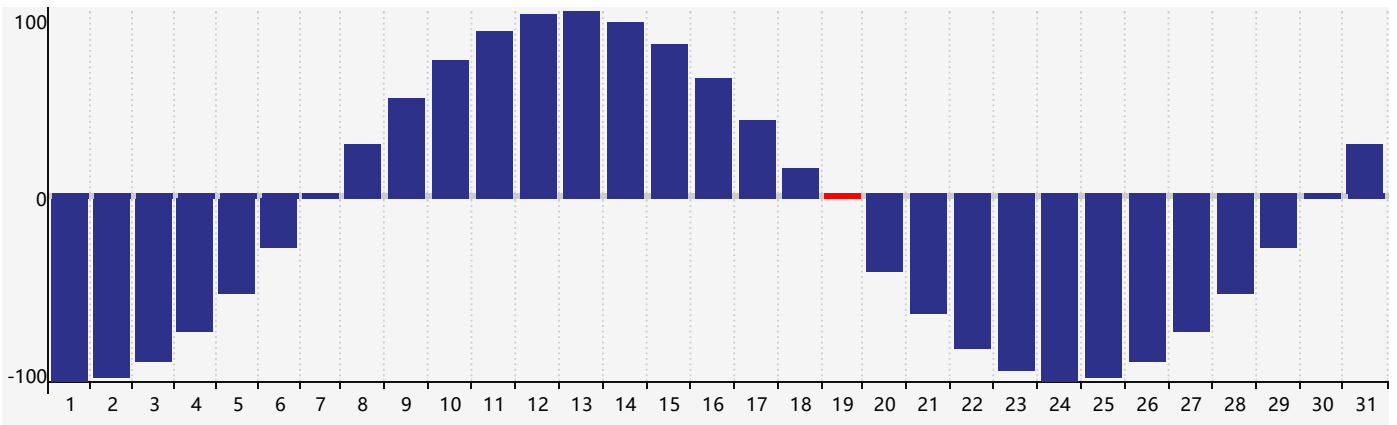

March 2022 Intellectual Biorhythm Charts

March 2022 Emotional Biorhythm Charts

March 2022 Physical Biorhythm Charts

March 2022

SUN	MON	TUE	WED	THU	FRI	SAT
27 Intellectual	28	1	2	3	4	5
6	7	8	9	10	11	12
13 Emotional	14	15	16	17	18	19 Physical
20	21	22	23	24	25	26
27	28	29	30	31	1 Intellectual	2