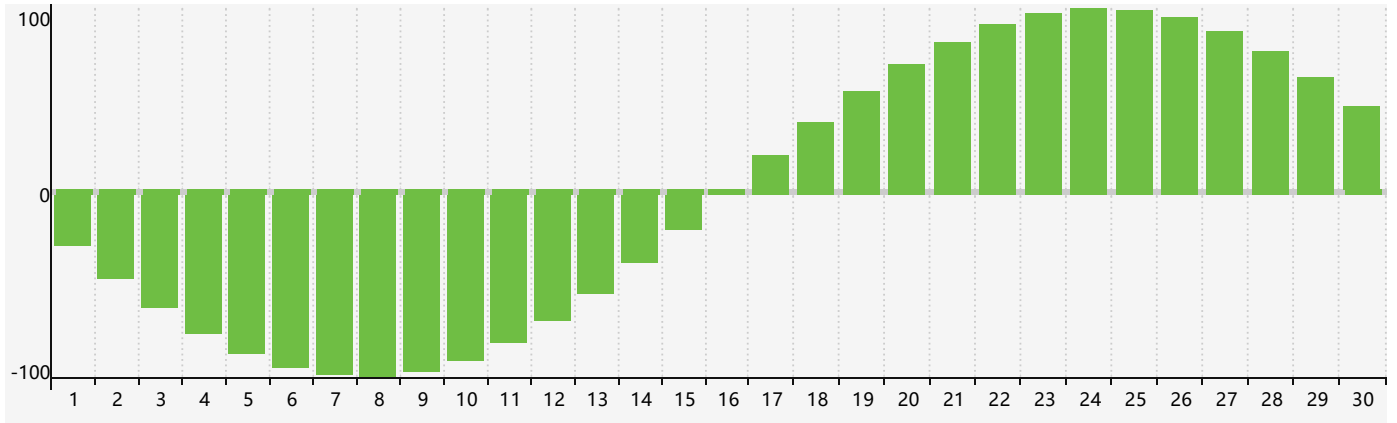

November 2022 Intellectual Biorhythm Charts

November 2022 Emotional Biorhythm Charts

November 2022 Physical Biorhythm Charts

November 2022

SUN	MON	TUE	WED	THU	FRI	SAT
30	31 <small>Intellectual</small>	1	2	3	4	5
6	7	8	9	10 <small>Physical</small>	11	12
13	14	15	16	17	18	19
20 <small>Emotional</small>	21	22	23	24	25	26
27	28	29	30	1	2	3 <small>Intellectual Physical</small>