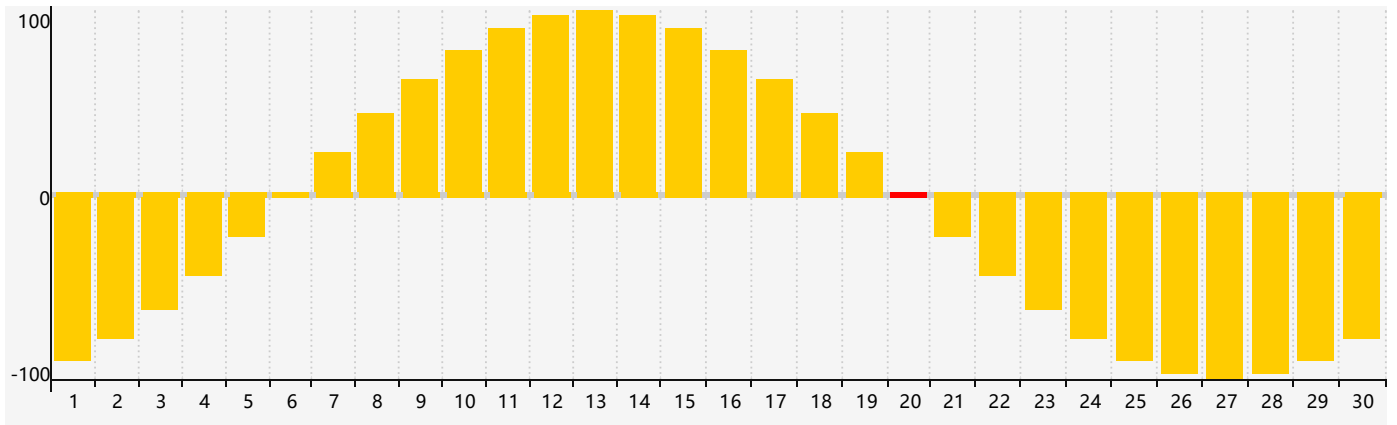

November 2022 Intellectual Biorhythm Charts

November 2022 Emotional Biorhythm Charts

November 2022 Physical Biorhythm Charts

November 2022

SUN	MON	TUE	WED	THU	FRI	SAT
30	31 <small>Intellectual</small>	1	2	3	4	5
6	7	8	9	10 <small>Physical</small>	11	12
13	14	15	16	17	18	19
20 <small>Emotional</small>	21	22	23	24	25	26
27	28	29	30	1	2	3 <small>Intellectual Physical</small>