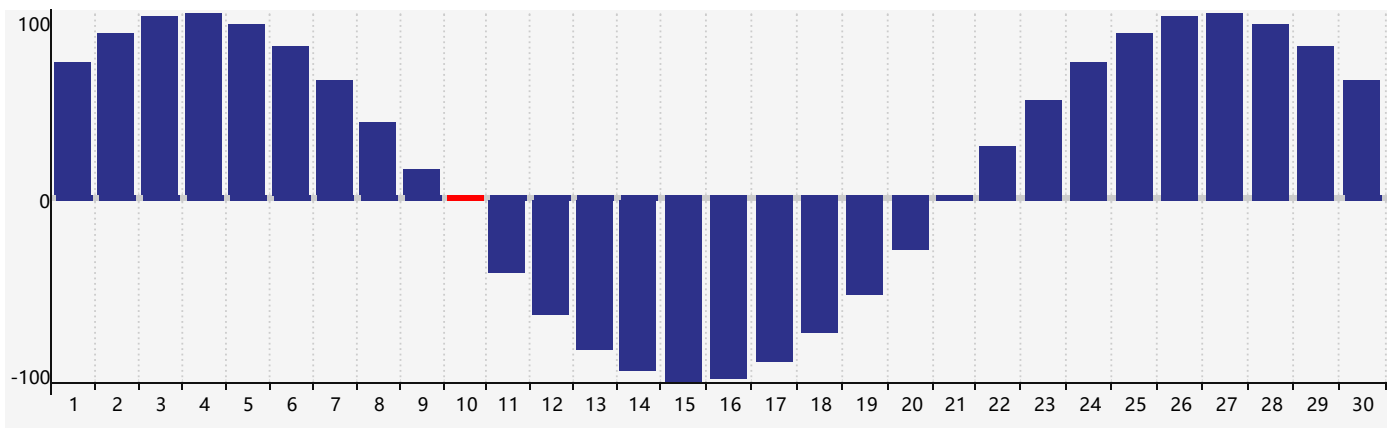

November 2022 Intellectual Biorhythm Charts

November 2022 Emotional Biorhythm Charts

November 2022 Physical Biorhythm Charts

November 2022

SUN	MON	TUE	WED	THU	FRI	SAT
30	31 <small>Intellectual</small>	1	2	3	4	5
6	7	8	9	10 <small>Physical</small>	11	12
13	14	15	16	17	18	19
20 <small>Emotional</small>	21	22	23	24	25	26
27	28	29	30	1	2	3 <small>Intellectual Physical</small>