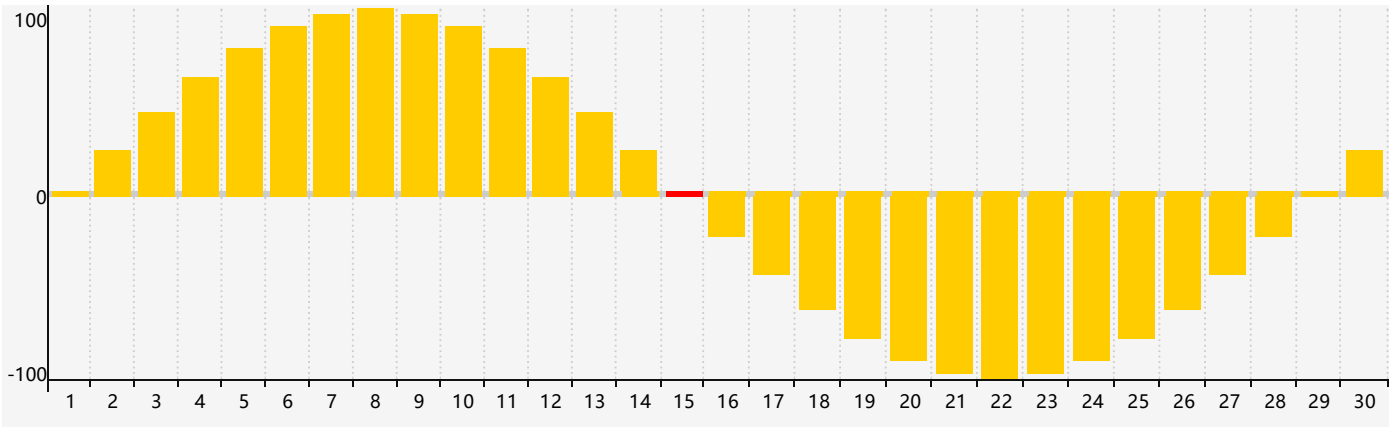

November 2022 Intellectual Biorhythm Charts

November 2022 Emotional Biorhythm Charts

November 2022 Physical Biorhythm Charts

November 2022

SUN	MON	TUE	WED	THU	FRI	SAT
30 	31 	1 	2 	3 	4 	5 
6 	7 	8 	9 	10 	11 	12 
13 	14 	15 Emotional 	16 Physical 	17 	18 	19 
20 	21 	22 	23 	24 	25 	26 
27 	28 Intellectual 	29 	30 	1 	2 	3 