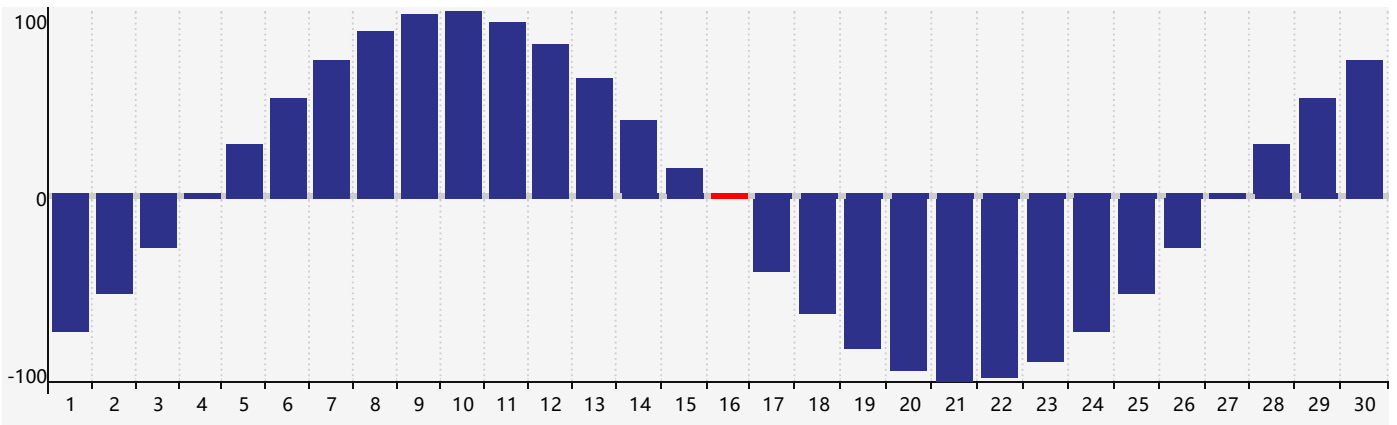

November 2022 Intellectual Biorhythm Charts

November 2022 Emotional Biorhythm Charts

November 2022 Physical Biorhythm Charts

November 2022

SUN	MON	TUE	WED	THU	FRI	SAT
30 	31 	1 	2 	3 	4 	5 
6 	7 	8 	9 	10 	11 	12 
13 	14 	15 Emotional 	16 Physical 	17 	18 	19 
20 	21 	22 	23 	24 	25 	26 
27 	28 Intellectual 	29 	30 	1 	2 	3 