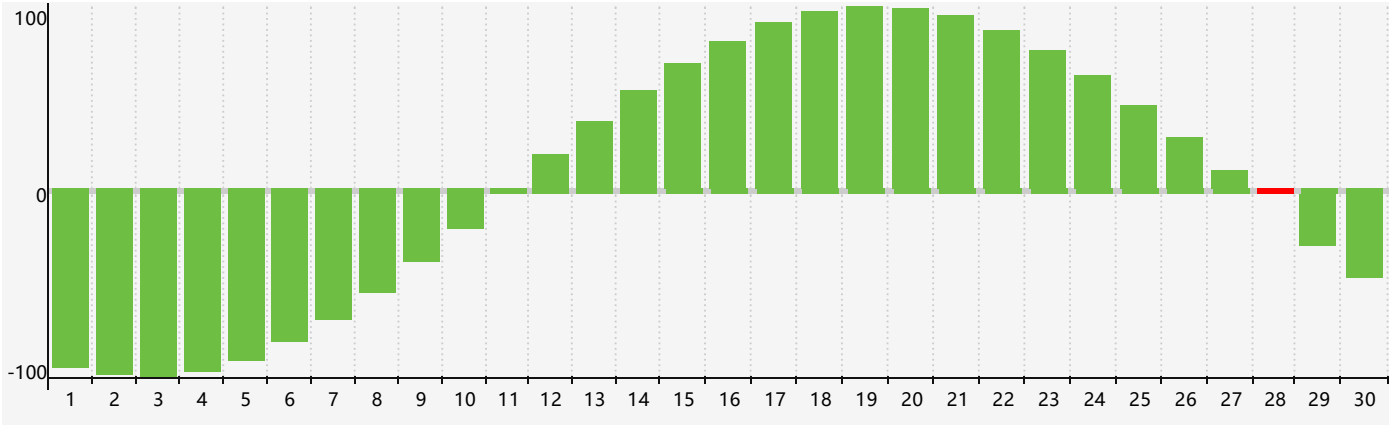

November 2022 Intellectual Biorhythm Charts

November 2022 Emotional Biorhythm Charts

November 2022 Physical Biorhythm Charts

November 2022

SUN	MON	TUE	WED	THU	FRI	SAT
30 	31 	1 	2 	3 	4 	5 
6 	7 	8 	9 	10 	11 	12 
13 	14 	15 Emotional 	16 Physical 	17 	18 	19 
20 	21 	22 	23 	24 	25 	26 
27 	28 Intellectual 	29 	30 	1 	2 	3 