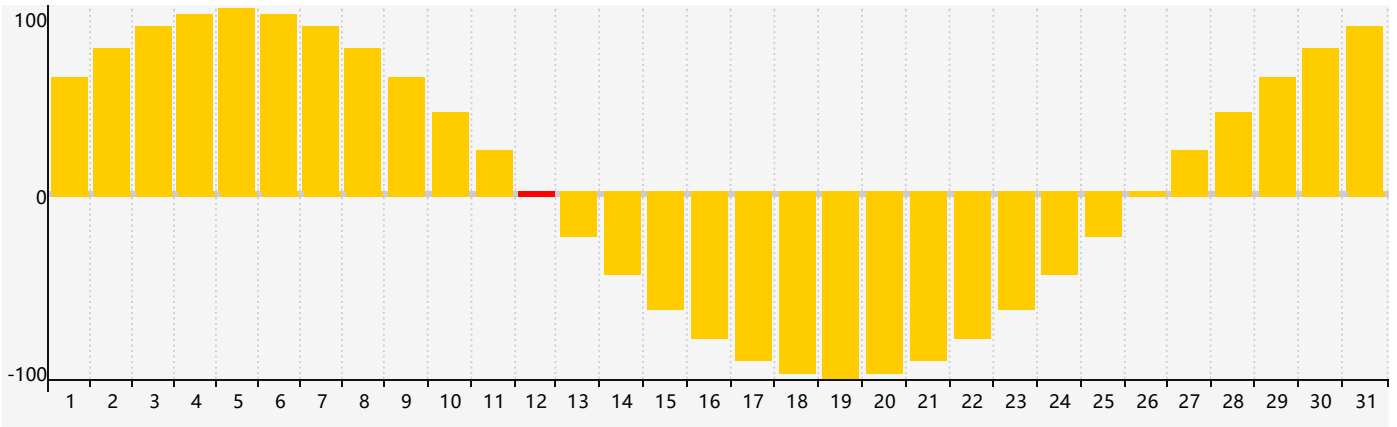

July 2021 Intellectual Biorhythm Charts

July 2021 Emotional Biorhythm Charts

July 2021 Physical Biorhythm Charts

July 2021

SUN	MON	TUE	WED	THU	FRI	SAT
27	28	29	30	1	2	3
4	5 Intellectual	6	7	8	9	10
11	12 Emotional	13	14	15	16	17
18 Physical	19	20	21	22	23	24
25	26	27	28	29	30	31