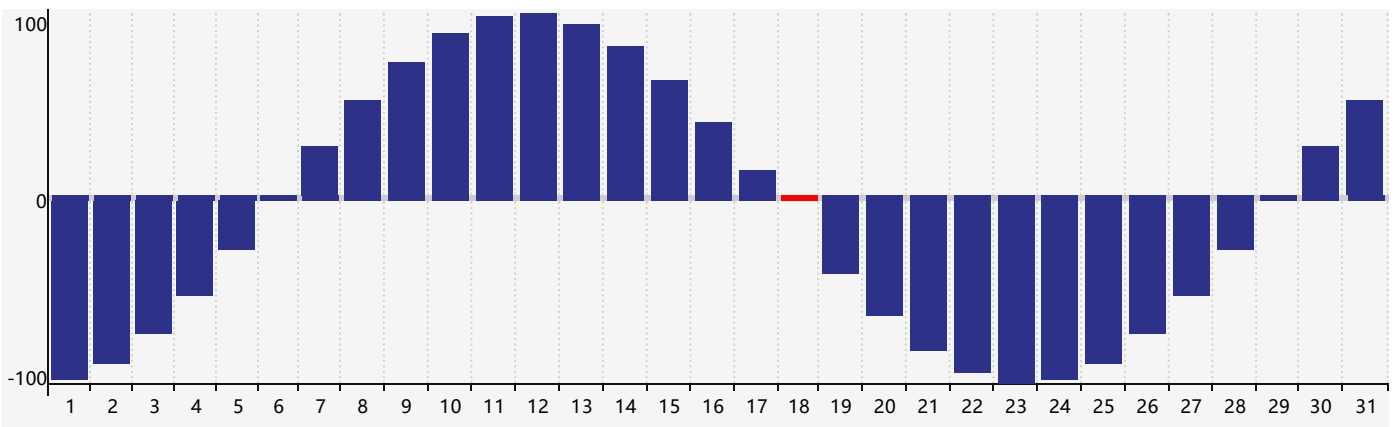

July 2021 Intellectual Biorhythm Charts

July 2021 Emotional Biorhythm Charts

July 2021 Physical Biorhythm Charts

July 2021

SUN	MON	TUE	WED	THU	FRI	SAT
27	28	29	30	1	2	3
4	5 Intellectual	6	7	8	9	10
11	12 Emotional	13	14	15	16	17
18 Physical	19	20	21	22	23	24
25	26	27	28	29	30	31