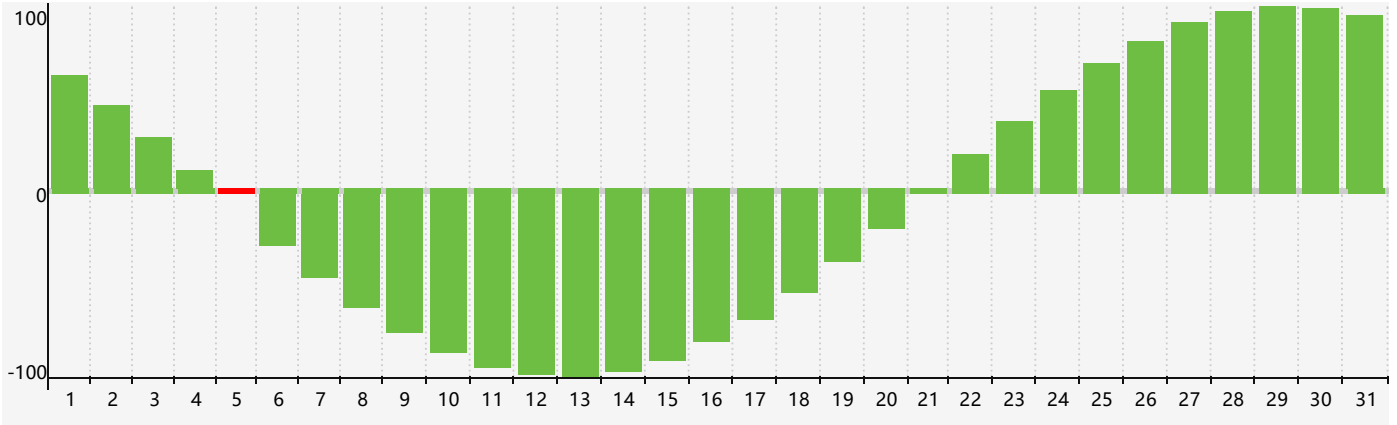

July 2021 Intellectual Biorhythm Charts

July 2021 Emotional Biorhythm Charts

July 2021 Physical Biorhythm Charts

July 2021

SUN	MON	TUE	WED	THU	FRI	SAT
27	28	29	30	1	2	3
4	5 Intellectual	6	7	8	9	10
11	12 Emotional	13	14	15	16	17
18 Physical	19	20	21	22	23	24
25	26	27	28	29	30	31