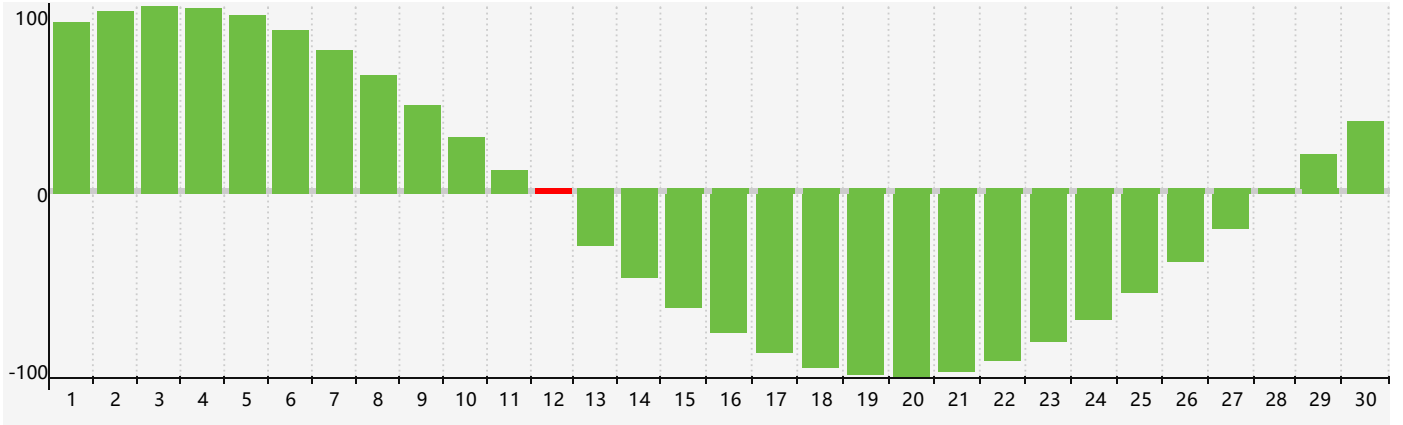

June 2021 Intellectual Biorhythm Charts

June 2021 Emotional Biorhythm Charts

June 2021 Physical Biorhythm Charts

June 2021

SUN	MON	TUE	WED	THU	FRI	SAT
30	31	1	2	3	4	5 Emotional
6	7 Physical	8	9	10	11	12 Intellectual
13	14	15	16	17	18	19
20	21	22	23	24	25	26
27	28	29	30 Physical	1	2	3 Emotional