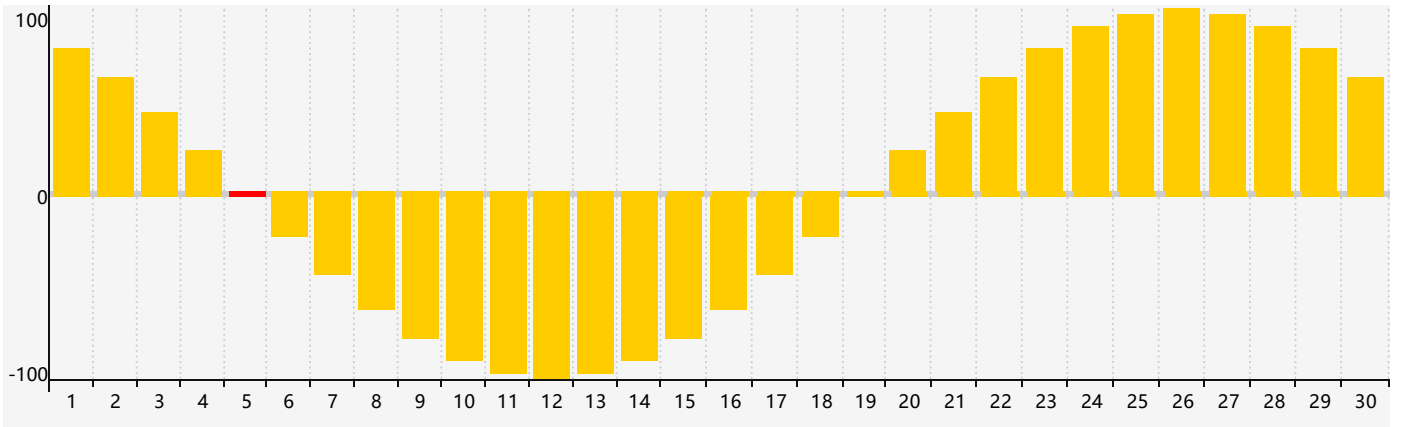

June 2021 Intellectual Biorhythm Charts

June 2021 Emotional Biorhythm Charts

June 2021 Physical Biorhythm Charts

June 2021

SUN	MON	TUE	WED	THU	FRI	SAT
30	31	1	2	3	4	5 Emotional
6	7 Physical	8	9	10	11	12 Intellectual
13	14	15	16	17	18	19
20	21	22	23	24	25	26
27	28	29	30 Physical	1	2	3 Emotional