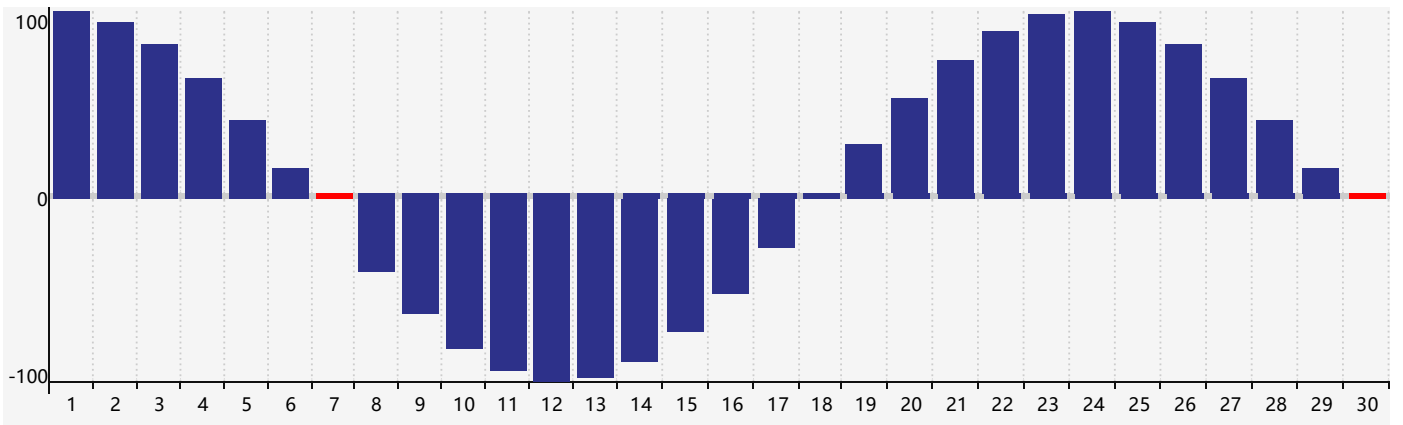

June 2021 Intellectual Biorhythm Charts

June 2021 Emotional Biorhythm Charts

June 2021 Physical Biorhythm Charts

June 2021

SUN	MON	TUE	WED	THU	FRI	SAT
30	31	1	2	3	4	5 Emotional
6	7 Physical	8	9	10	11	12 Intellectual
13	14	15	16	17	18	19
20	21	22	23	24	25	26
27	28	29	30 Physical	1	2	3 Emotional