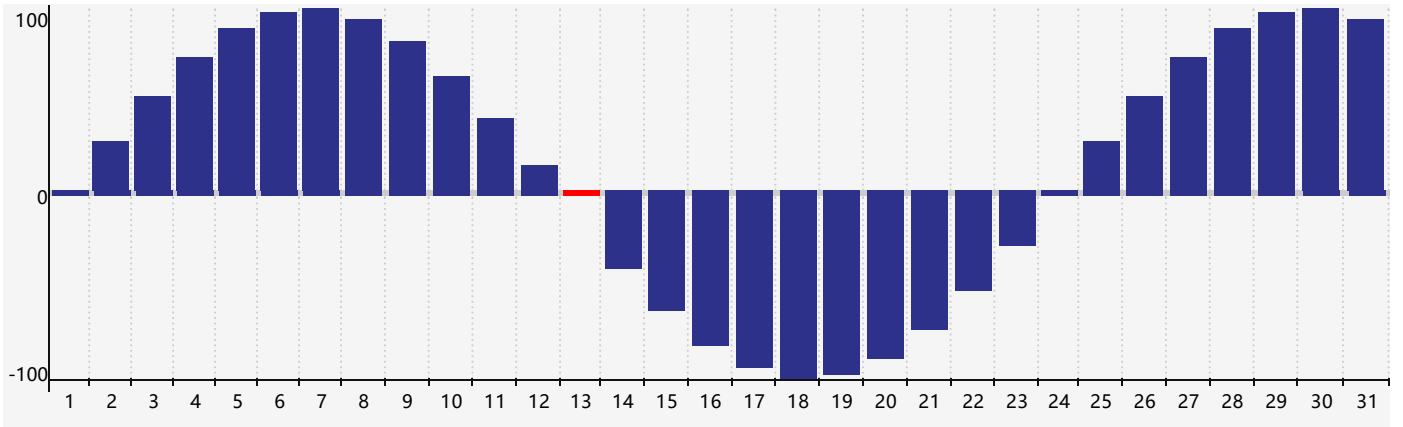

May 2021 Physical Biorhythm Charts

May 2021

SUN	MON	TUE	WED	THU	FRI	SAT
25	26	27	28	29	30	1
2	3	4	5	6	7	8
9	10	11	12	13 <small>Physical</small>	14	15
16	17	18	19	20	21	22
23	24	25	26	27	28	29
30	31	1	2	3	4	5 <small>Physical</small>