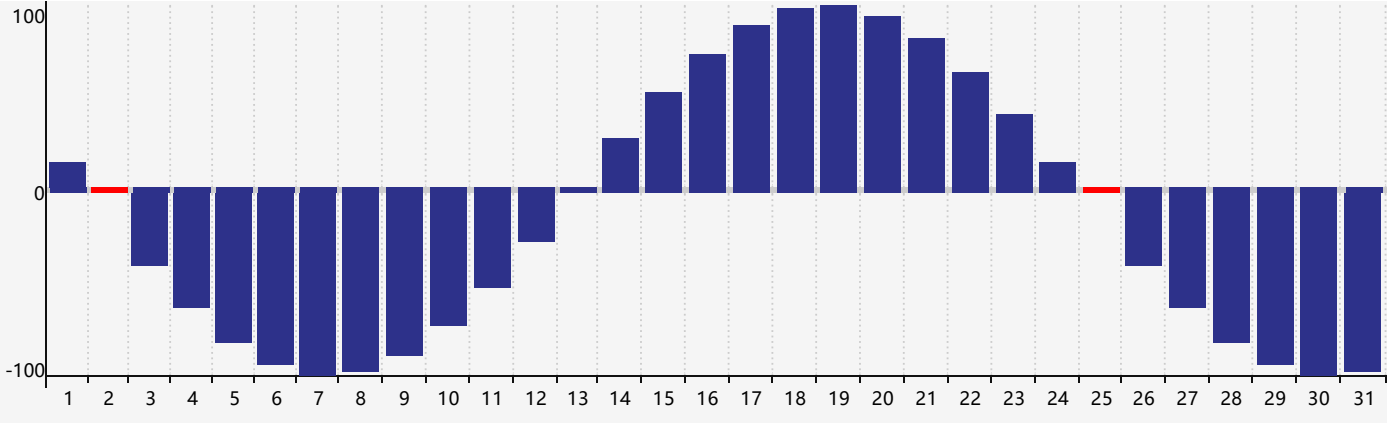

May 2021 Intellectual Biorhythm Charts

May 2021 Emotional Biorhythm Charts

May 2021 Physical Biorhythm Charts

May 2021

SUN	MON	TUE	WED	THU	FRI	SAT
25	26 <small>Intellectual</small>	27	28	29	30 <small>Emotional</small>	1
2 <small>Physical</small>	3	4	5	6	7	8
9	10	11	12	13	14	15
16	17	18	19	20	21	22
23	24	25 <small>Physical</small>	26	27	28 <small>Emotional</small>	29 <small>Intellectual</small>
30	31	1	2	3	4	5