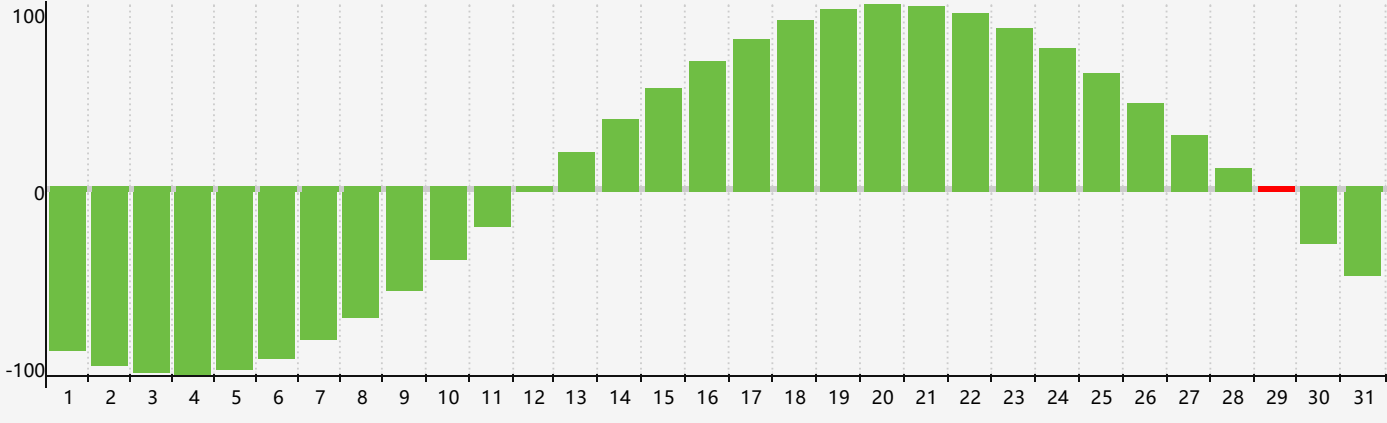

May 2021 Intellectual Biorhythm Charts

May 2021 Emotional Biorhythm Charts

May 2021 Physical Biorhythm Charts

May 2021

SUN	MON	TUE	WED	THU	FRI	SAT
25	26 <small>Intellectual</small>	27	28	29	30 <small>Emotional</small>	1
2 <small>Physical</small>	3	4	5	6	7	8
9	10	11	12	13	14	15
16	17	18	19	20	21	22
23	24	25 <small>Physical</small>	26	27	28 <small>Emotional</small>	29 <small>Intellectual</small>
30	31	1	2	3	4	5