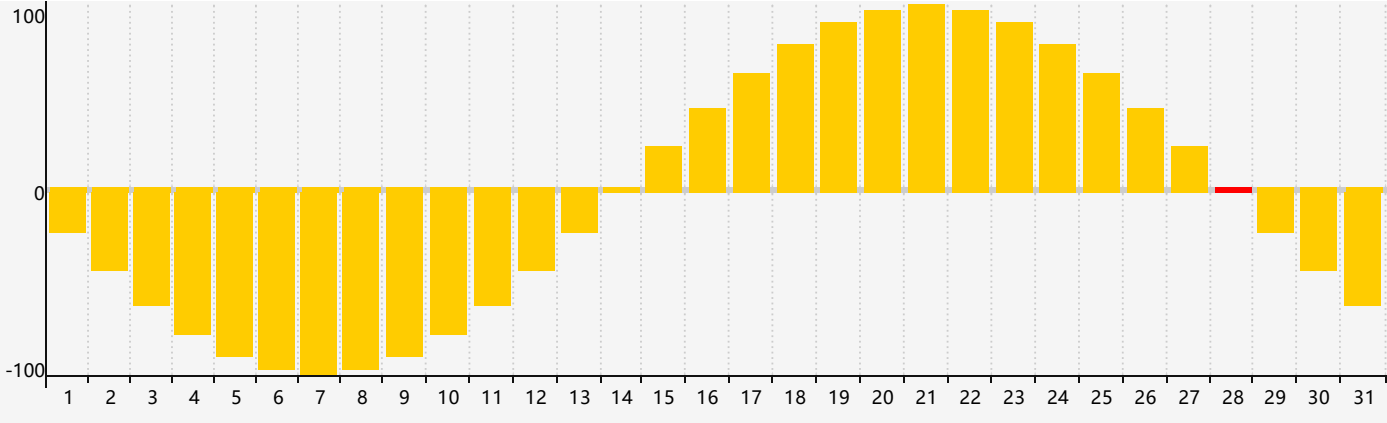

May 2021 Intellectual Biorhythm Charts

May 2021 Emotional Biorhythm Charts

May 2021 Physical Biorhythm Charts

May 2021

SUN	MON	TUE	WED	THU	FRI	SAT
25	26 <small>Intellectual</small>	27	28	29	30 <small>Emotional</small>	1
2 <small>Physical</small>	3	4	5	6	7	8
9	10	11	12	13	14	15
16	17	18	19	20	21	22
23	24	25 <small>Physical</small>	26	27	28 <small>Emotional</small>	29 <small>Intellectual</small>
30	31	1	2	3	4	5