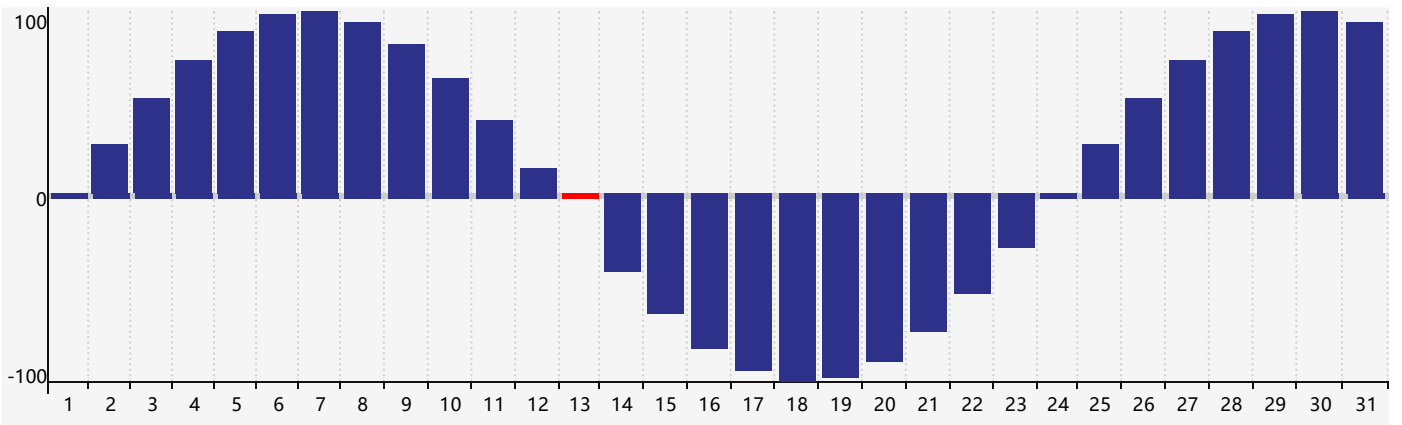

March 2021 Intellectual Biorhythm Charts

March 2021 Emotional Biorhythm Charts

March 2021 Physical Biorhythm Charts

March 2021

SUN	MON	TUE	WED	THU	FRI	SAT
28	1	2	3	4	5	6
7	8	9	10	11	12	13 Physical
14	15	16	17	18	19 Intellectual	20
21	22	23 Emotional	24	25	26	27
28	29	30	31	1	2	3