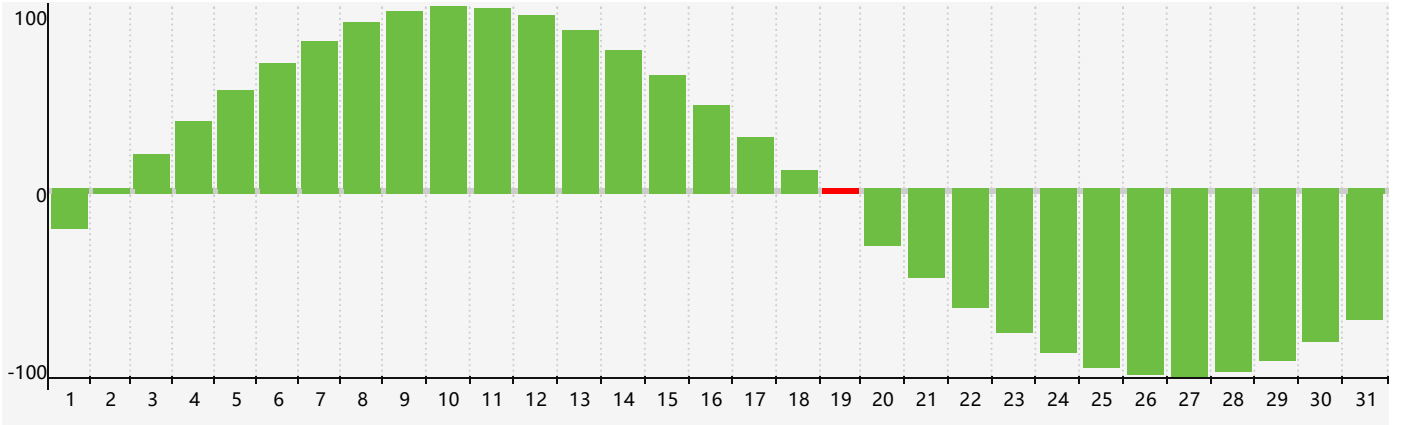

March 2021 Intellectual Biorhythm Charts

March 2021 Emotional Biorhythm Charts

March 2021 Physical Biorhythm Charts

March 2021

SUN	MON	TUE	WED	THU	FRI	SAT
28	1	2	3	4	5	6
7	8	9	10	11	12	13 Physical
14	15	16	17	18	19 Intellectual	20
21	22	23 Emotional	24	25	26	27
28	29	30	31	1	2	3