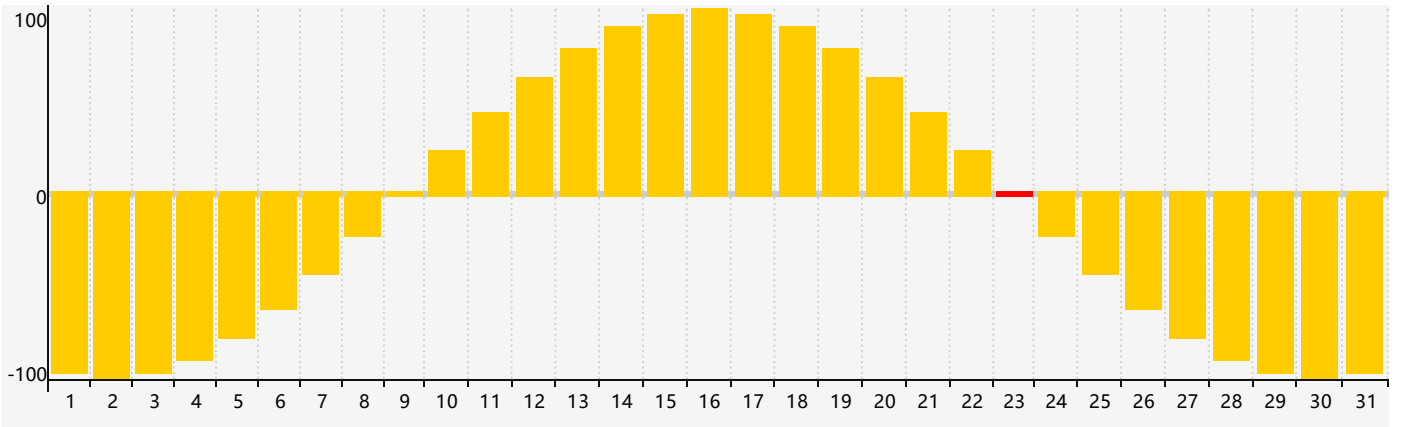

March 2021 Intellectual Biorhythm Charts

March 2021 Emotional Biorhythm Charts

March 2021 Physical Biorhythm Charts

March 2021

SUN	MON	TUE	WED	THU	FRI	SAT
28	1	2	3	4	5	6
7	8	9	10	11	12	13 Physical
14	15	16	17	18	19 Intellectual	20
21	22	23 Emotional	24	25	26	27
28	29	30	31	1	2	3