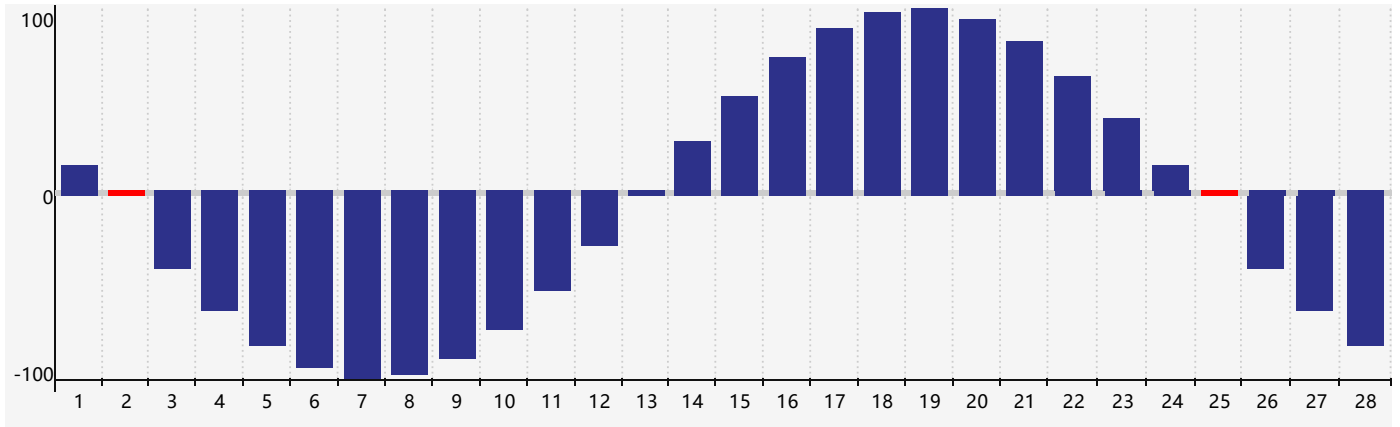

February 2021 Physical Biorhythm Charts

February 2021

SUN	MON	TUE	WED	THU	FRI	SAT
31	1	2 <small>Physical</small>	3	4	5	6
7	8	9	10	11	12	13
14	15	16	17	18	19	20
21	22	23	24	25 <small>Physical</small>	26	27
28	1	2	3	4	5	6