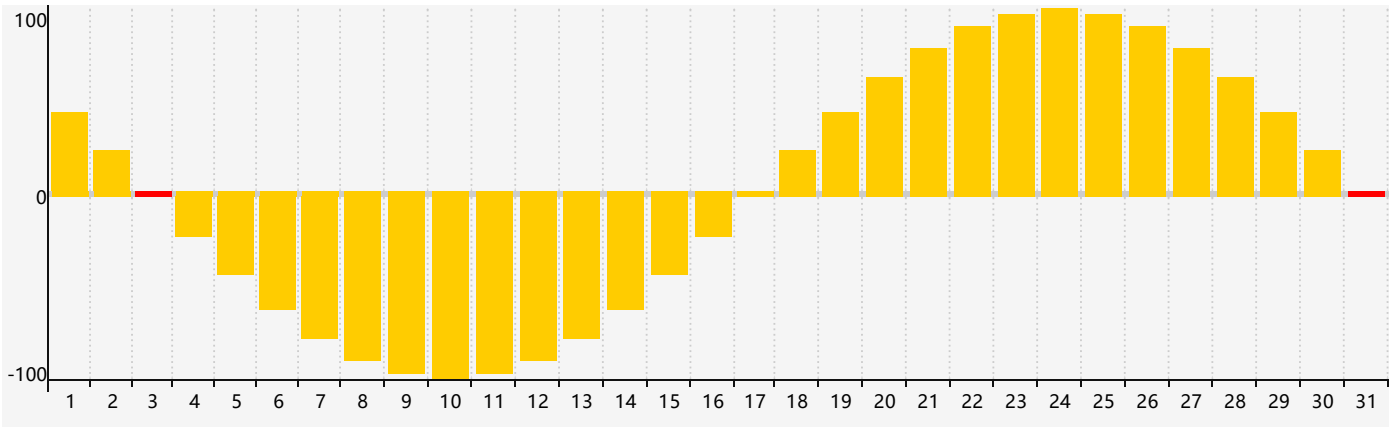

December 2021 Intellectual Biorhythm Charts

December 2021 Emotional Biorhythm Charts

December 2021 Physical Biorhythm Charts

December 2021

SUN	MON	TUE	WED	THU	FRI	SAT
28	29	30	1	2	3 Emotional	4
5	6	7	8	9	10	11
12	13	14	15	16	17	18 Intellectual
19 Physical	20	21	22	23	24	25
26	27	28	29	30	31 Emotional	1