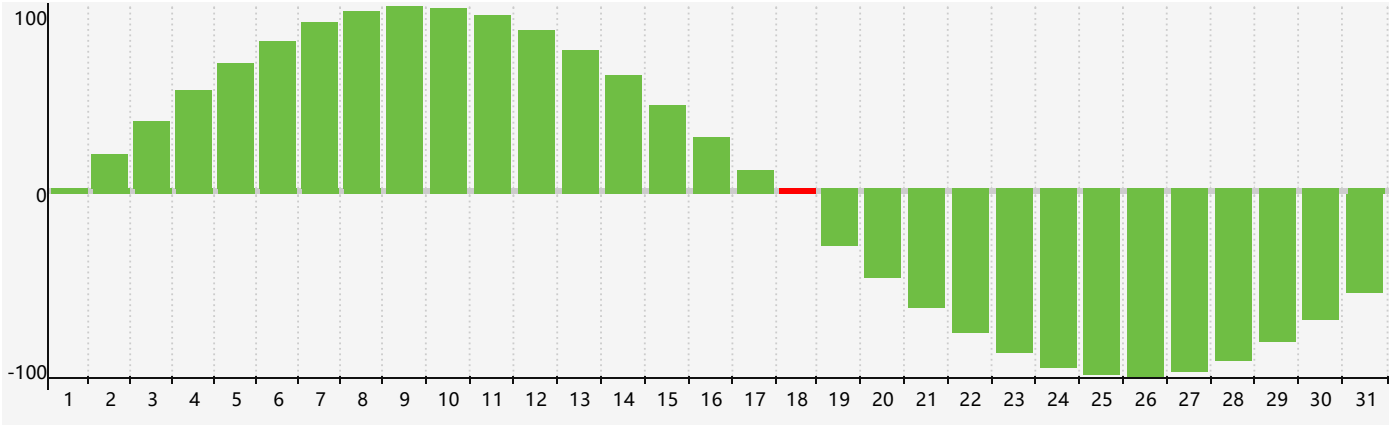

December 2021 Intellectual Biorhythm Charts

December 2021 Emotional Biorhythm Charts

December 2021 Physical Biorhythm Charts

December 2021

SUN	MON	TUE	WED	THU	FRI	SAT
28	29	30	1	2	3 Emotional	4
5	6	7	8	9	10	11
12	13	14	15	16	17	18 Intellectual
19 Physical	20	21	22	23	24	25
26	27	28	29	30	31 Emotional	1