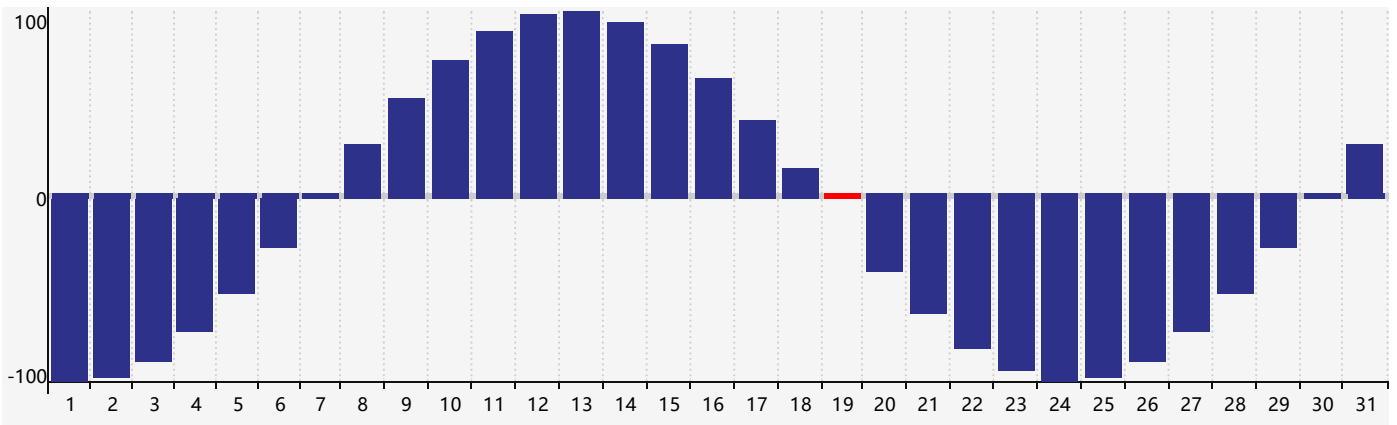

December 2021 Intellectual Biorhythm Charts

December 2021 Emotional Biorhythm Charts

December 2021 Physical Biorhythm Charts

December 2021

SUN	MON	TUE	WED	THU	FRI	SAT
28	29	30	1	2	3 Emotional	4
5	6	7	8	9	10	11
12	13	14	15	16	17	18 Intellectual
19 Physical	20	21	22	23	24	25
26	27	28	29	30	31 Emotional	1