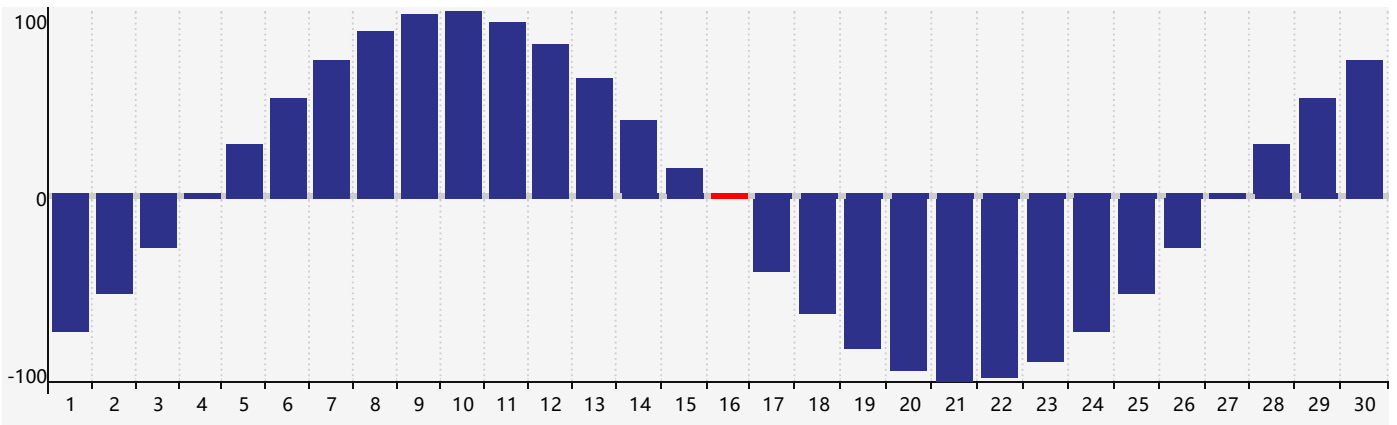

November 2021 Intellectual Biorhythm Charts

November 2021 Emotional Biorhythm Charts

November 2021 Physical Biorhythm Charts

November 2021

SUN	MON	TUE	WED	THU	FRI	SAT
31 	1 	2 	3 	4 	5 	6 
7 	8 	9 	10 	11 	12 	13 
14 	15 Emotional 	16 Intellectual 	17 Physical 	18 	19 	20 
21 	22 	23 	24 	25 	26 	27 
28 	29 	30 	1 	2 	3 	4 