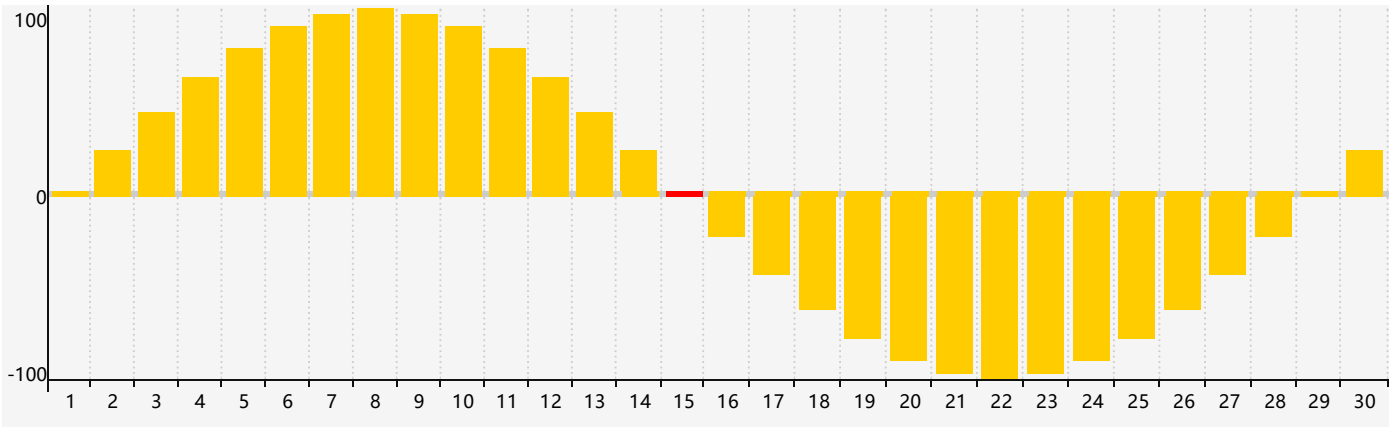

November 2021 Intellectual Biorhythm Charts

November 2021 Emotional Biorhythm Charts

November 2021 Physical Biorhythm Charts

November 2021

SUN	MON	TUE	WED	THU	FRI	SAT
31 	1 	2 	3 	4 	5 	6 
7 	8 	9 	10 	11 	12 	13 
14 	15 Emotional 	16 Intellectual 	17 Physical 	18 	19 	20 
21 	22 	23 	24 	25 	26 	27 
28 	29 	30 	1 	2 	3 	4 