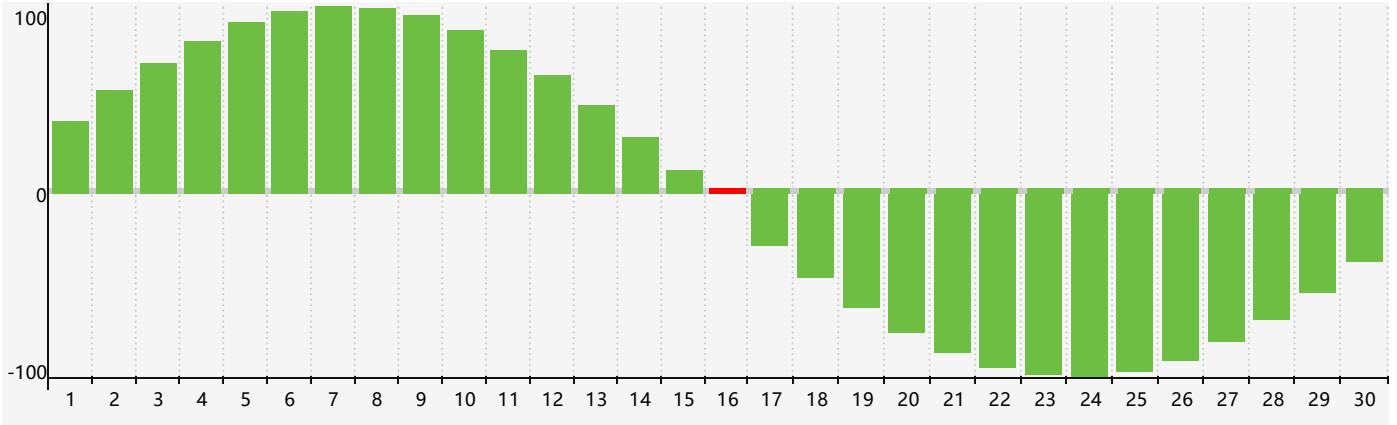

November 2021 Intellectual Biorhythm Charts

November 2021 Emotional Biorhythm Charts

November 2021 Physical Biorhythm Charts

November 2021

SUN	MON	TUE	WED	THU	FRI	SAT
31 	1 	2 	3 	4 	5 	6 
7 	8 	9 	10 	11 	12 	13 
14 	15 Emotional 	16 Intellectual 	17 Physical 	18 	19 	20 
21 	22 	23 	24 	25 	26 	27 
28 	29 	30 	1 	2 	3 	4 