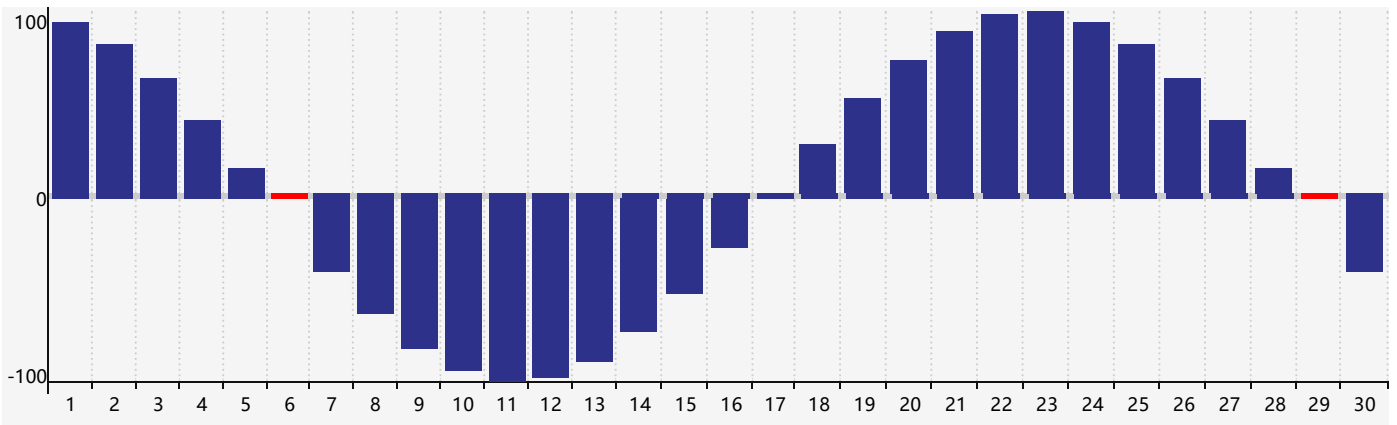

November 2021 Intellectual Biorhythm Charts

November 2021 Emotional Biorhythm Charts

November 2021 Physical Biorhythm Charts

November 2021

SUN	MON	TUE	WED	THU	FRI	SAT
31 	1 	2 	3 	4 	5 	6 Physical 
7 	8 	9 	10 	11 	12 	13 
14 Intellectual 	15 	16 	17 	18 	19 	20 Emotional 
21 	22 	23 	24 	25 	26 	27 
28 	29 Physical 	30 	1 	2 	3 	4 