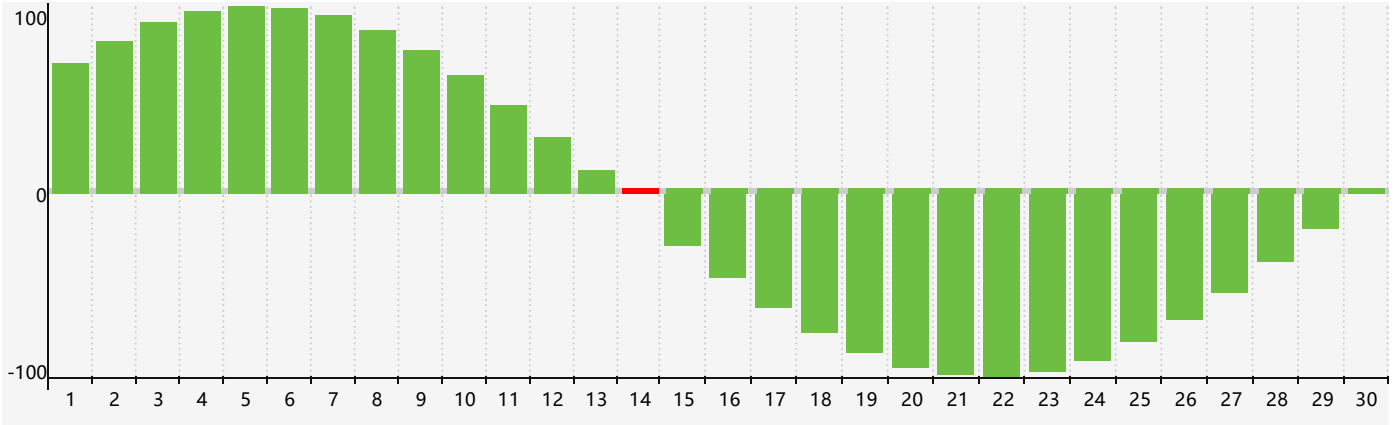

November 2021 Intellectual Biorhythm Charts

November 2021 Emotional Biorhythm Charts

November 2021 Physical Biorhythm Charts

November 2021

SUN	MON	TUE	WED	THU	FRI	SAT
31 	1 	2 	3 	4 	5 	6 Physical 
7 	8 	9 	10 	11 	12 	13 
14 Intellectual 	15 	16 	17 	18 	19 	20 Emotional 
21 	22 	23 	24 	25 	26 	27 
28 	29 Physical 	30 	1 	2 	3 	4 