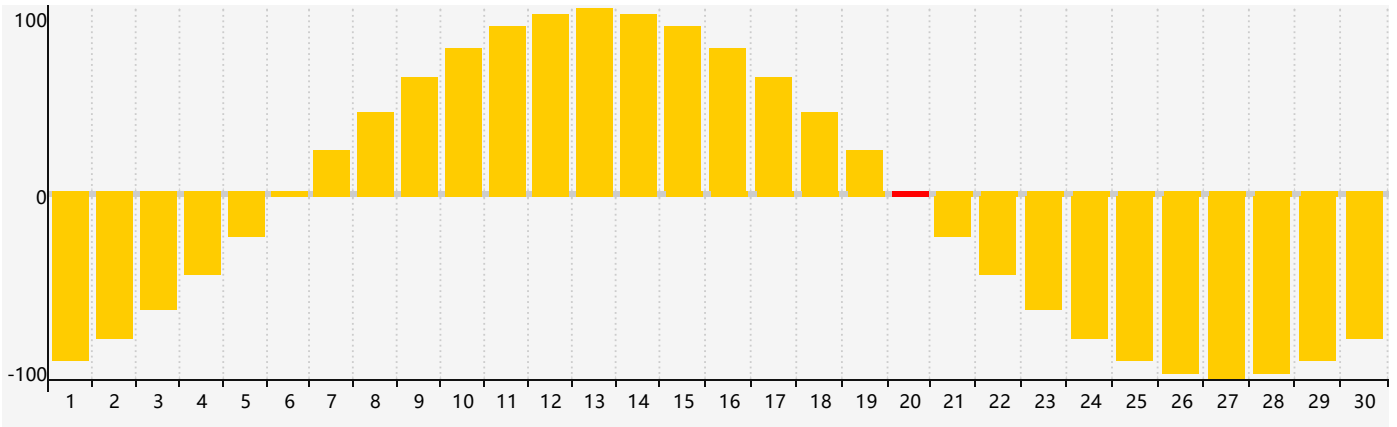

November 2021 Intellectual Biorhythm Charts

November 2021 Emotional Biorhythm Charts

November 2021 Physical Biorhythm Charts

November 2021

SUN	MON	TUE	WED	THU	FRI	SAT
31 	1 	2 	3 	4 	5 	6 Physical 
7 	8 	9 	10 	11 	12 	13 
14 Intellectual 	15 	16 	17 	18 	19 	20 Emotional 
21 	22 	23 	24 	25 	26 	27 
28 	29 Physical 	30 	1 	2 	3 	4 