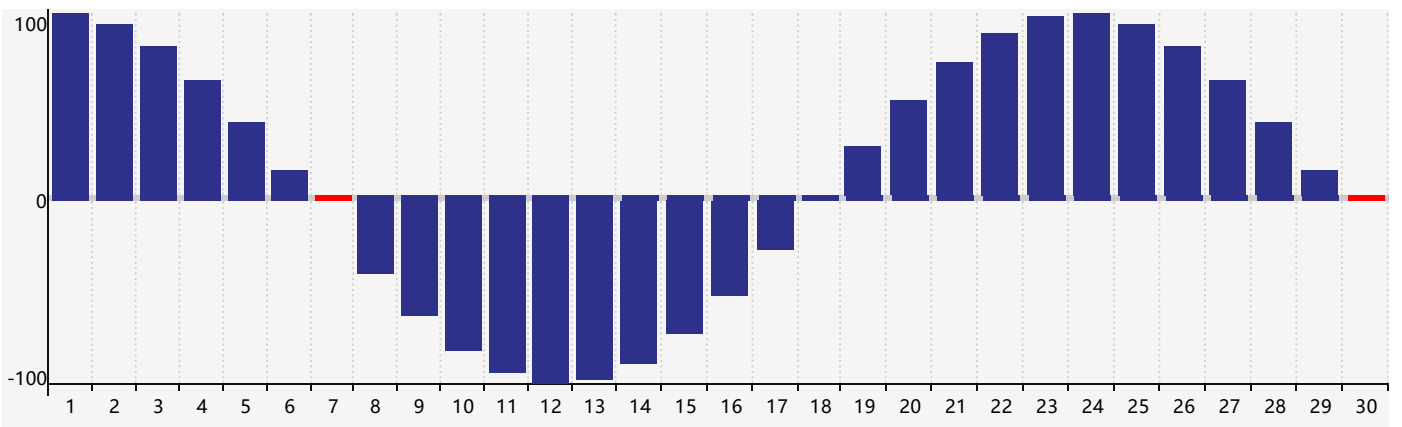

June 2020 Intellectual Biorhythm Charts

June 2020 Emotional Biorhythm Charts

June 2020 Physical Biorhythm Charts

June 2020

SUN	MON	TUE	WED	THU	FRI	SAT
31	1	2	3	4	5	6
7 Physical	8	9	10 Intellectual	11	12	13
14	15	16 Emotional	17	18	19	20
21	22	23	24	25	26	27
28	29	30 Physical	1	2	3	4