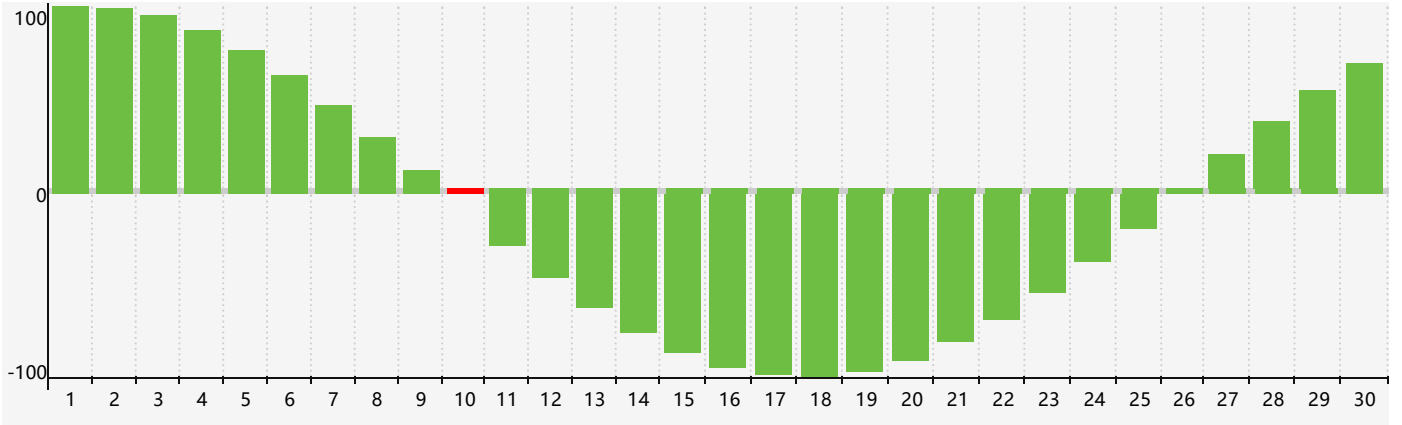

June 2020 Intellectual Biorhythm Charts

June 2020 Emotional Biorhythm Charts

June 2020 Physical Biorhythm Charts

June 2020

SUN	MON	TUE	WED	THU	FRI	SAT
31	1	2	3	4	5	6
7 Physical	8	9	10 Intellectual	11	12	13
14	15	16 Emotional	17	18	19	20
21	22	23	24	25	26	27
28	29	30 Physical	1	2	3	4