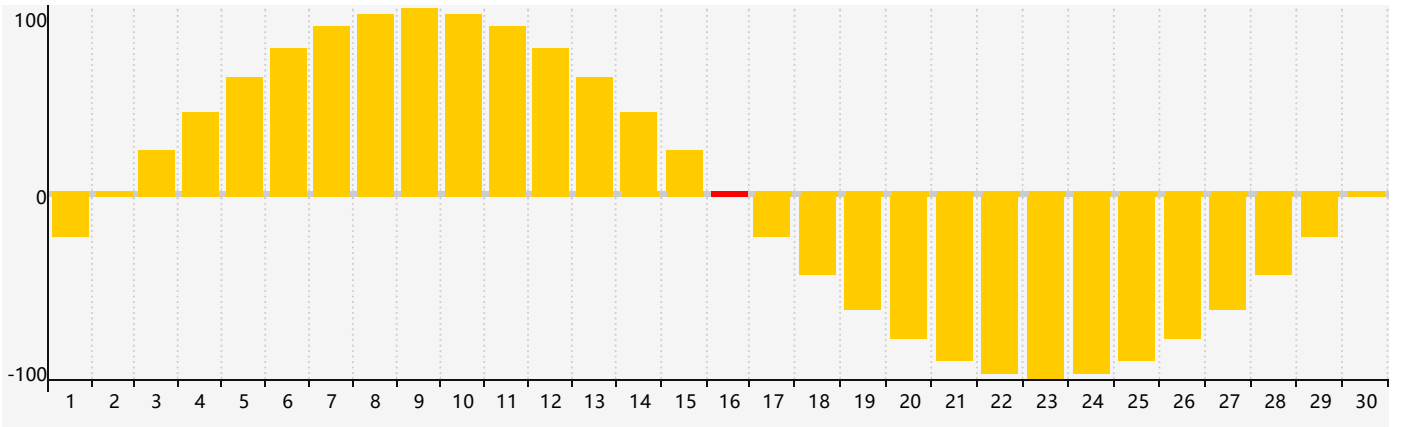

June 2020 Intellectual Biorhythm Charts

June 2020 Emotional Biorhythm Charts

June 2020 Physical Biorhythm Charts

June 2020

SUN	MON	TUE	WED	THU	FRI	SAT
31	1	2	3	4	5	6
7 Physical	8	9	10 Intellectual	11	12	13
14	15	16 Emotional	17	18	19	20
21	22	23	24	25	26	27
28	29	30 Physical	1	2	3	4