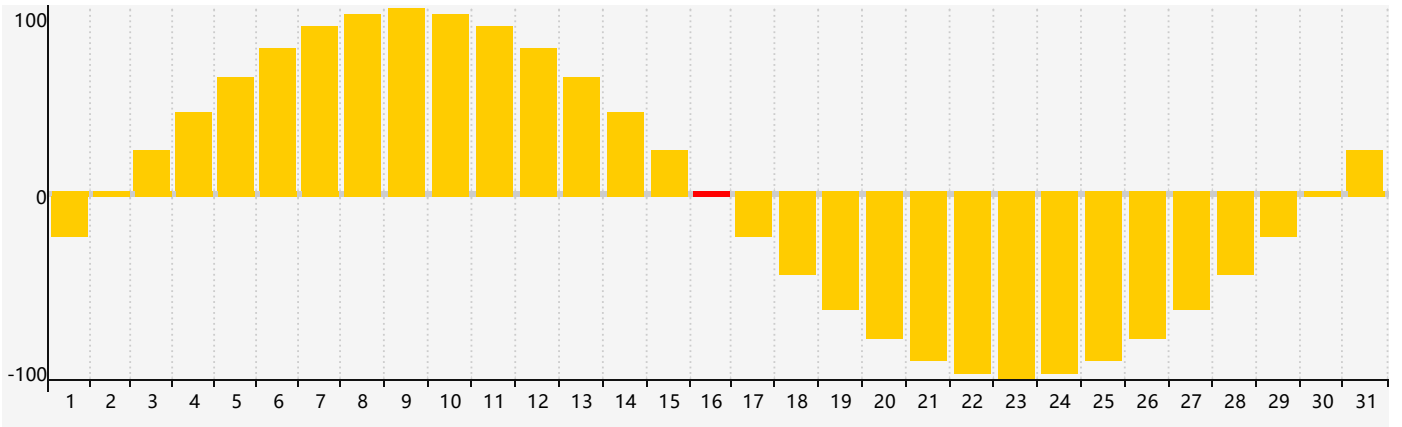

December 2020 Intellectual Biorhythm Charts

December 2020 Emotional Biorhythm Charts

December 2020 Physical Biorhythm Charts

December 2020

SUN	MON	TUE	WED	THU	FRI	SAT
29	30	1	2	3	4	5
6	7	8	9	10	11	12
13	14	15	16	17	18	19
20	21	22	23	24	25	26
27	28	29	30	31	1	2