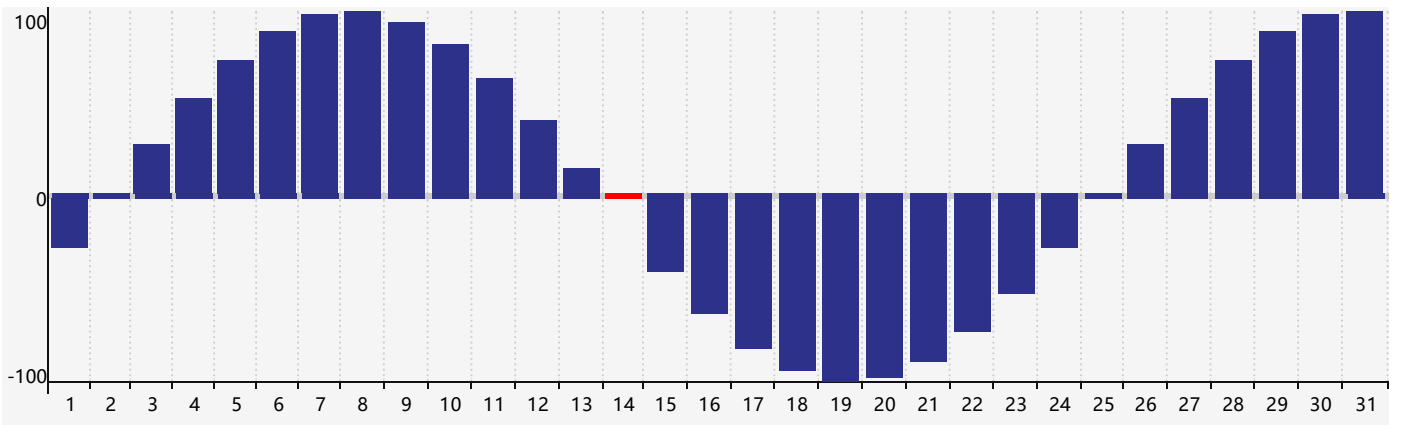

December 2020 Intellectual Biorhythm Charts

December 2020 Emotional Biorhythm Charts

December 2020 Physical Biorhythm Charts

December 2020

SUN	MON	TUE	WED	THU	FRI	SAT
29	30	1	2	3	4	5
6	7	8	9	10	11	12
13	14	15	16	17	18	19
20	21	22	23	24	25	26
27	28	29	30	31	1	2