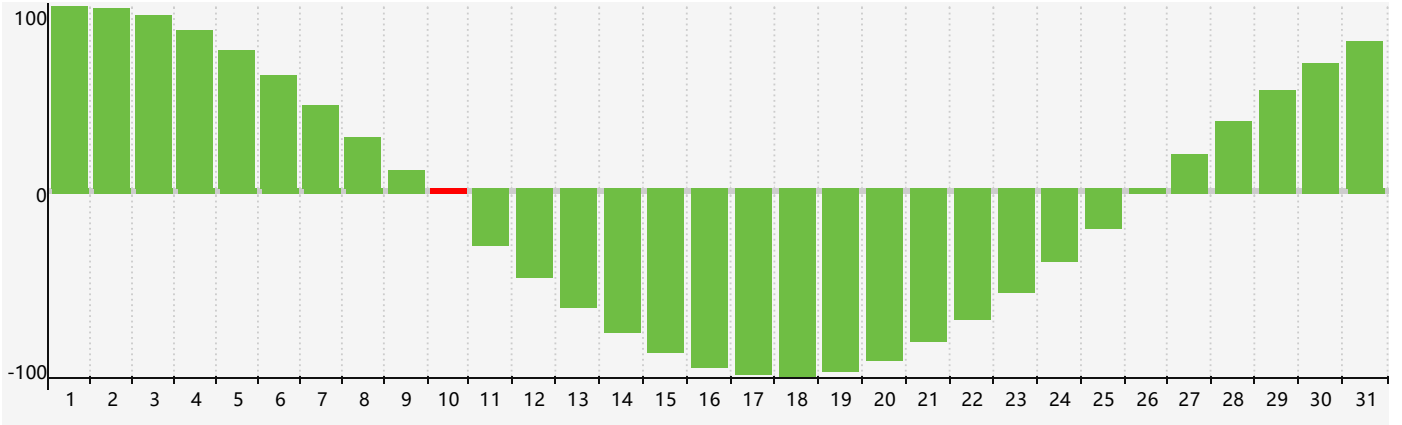

December 2020 Intellectual Biorhythm Charts

December 2020 Emotional Biorhythm Charts

December 2020 Physical Biorhythm Charts

December 2020

SUN	MON	TUE	WED	THU	FRI	SAT
29	30	1	2	3	4	5
6	7	8	9	10	11	12
13	14	15	16	17	18	19
20	21	22	23	24	25	26
27	28	29	30	31	1	2