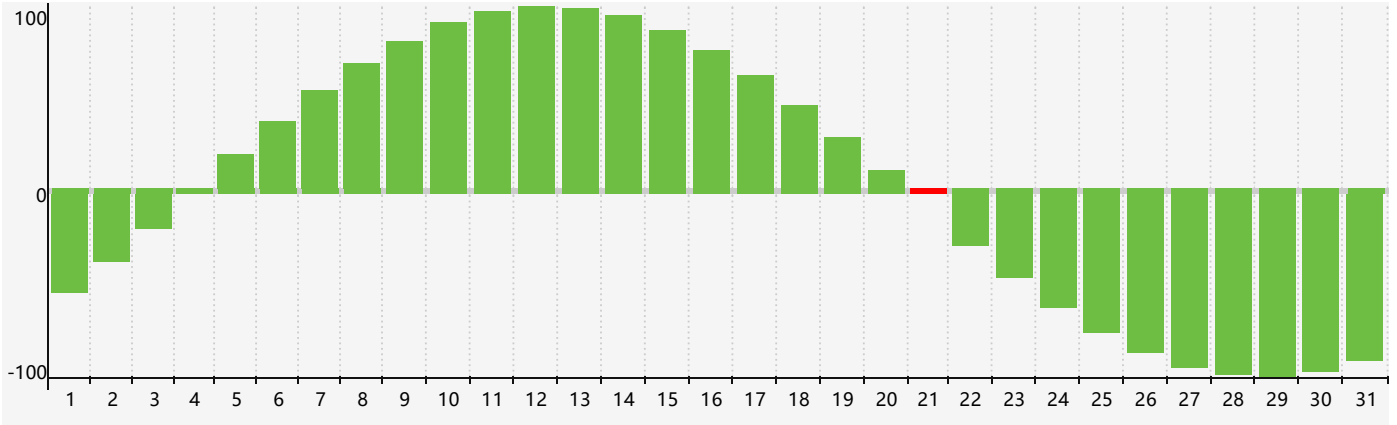

October 2020 Intellectual Biorhythm Charts

October 2020 Emotional Biorhythm Charts

October 2020 Physical Biorhythm Charts

October 2020

SUN	MON	TUE	WED	THU	FRI	SAT
27 	28 	29 Physical 	30 	1 	2 	3 
4 	5 	6 	7 	8 	9 	10 
11 	12 	13 Emotional 	14 	15 	16 	17 
18 	19 	20 	21 Intellectual 	22 Physical 	23 	24 
25 	26 	27 	28 	29 	30 	31 