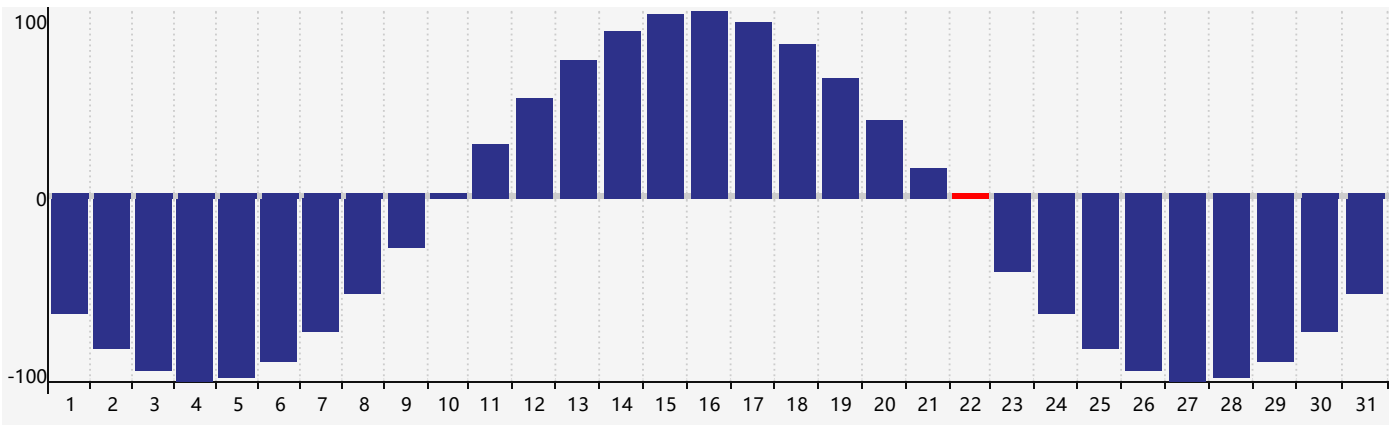

October 2020 Intellectual Biorhythm Charts

October 2020 Emotional Biorhythm Charts

October 2020 Physical Biorhythm Charts

October 2020

SUN	MON	TUE	WED	THU	FRI	SAT
27 	28 	29 Physical 	30 	1 	2 	3 
4 	5 	6 	7 	8 	9 	10 
11 	12 	13 Emotional 	14 	15 	16 	17 
18 	19 	20 	21 Intellectual 	22 Physical 	23 	24 
25 	26 	27 	28 	29 	30 	31 