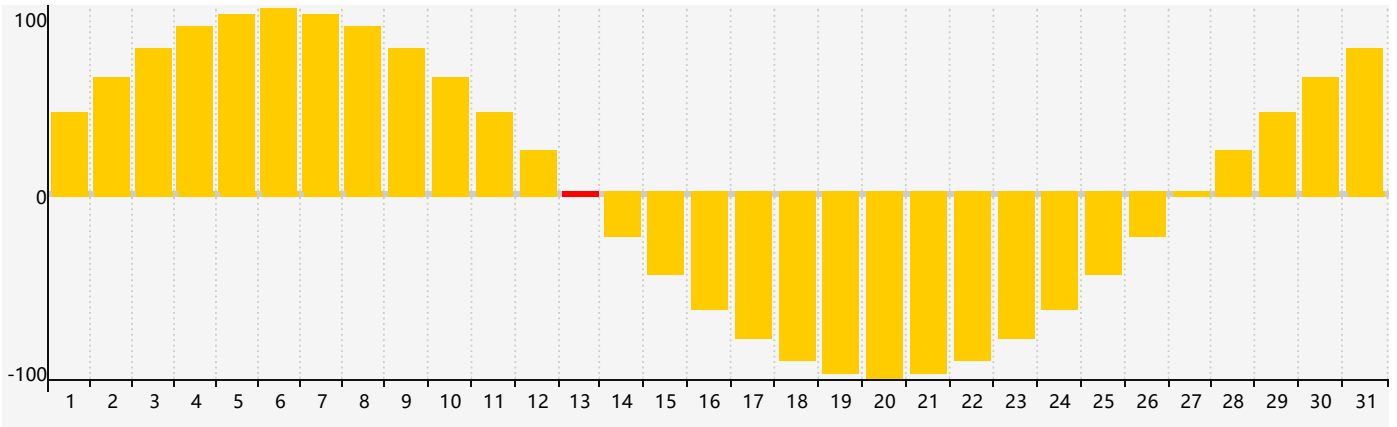

October 2020 Intellectual Biorhythm Charts

October 2020 Emotional Biorhythm Charts

October 2020 Physical Biorhythm Charts

October 2020

SUN	MON	TUE	WED	THU	FRI	SAT
27 	28 	29 Physical 	30 	1 	2 	3 
4 	5 	6 	7 	8 	9 	10 
11 	12 	13 Emotional 	14 	15 	16 	17 
18 	19 	20 	21 Intellectual 	22 Physical 	23 	24 
25 	26 	27 	28 	29 	30 	31 