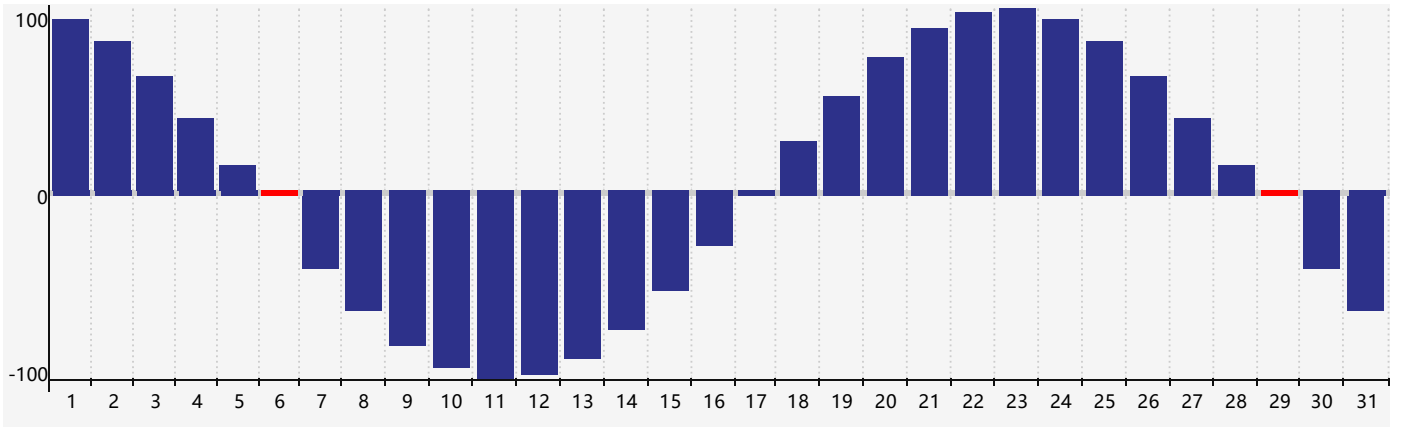

May 2019 Physical Biorhythm Charts

May 2019

| SUN | MON | TUE | WED | THU | FRI | SAT |
|-----|---------------|-----|----------------|-----|-----|-----|
| 28 | 29 | 30 | 1 | 2 | 3 | 4 |
| 5 | 6 Physical | 7 | 8 | 9 | 10 | 11 |
| 12 | 13 | 14 | 15 | 16 | 17 | 18 |
| 19 | 20 | 21 | 22 | 23 | 24 | 25 |
| 26 | 27 | 28 | 29 Physical | 30 | 31 | 1 |