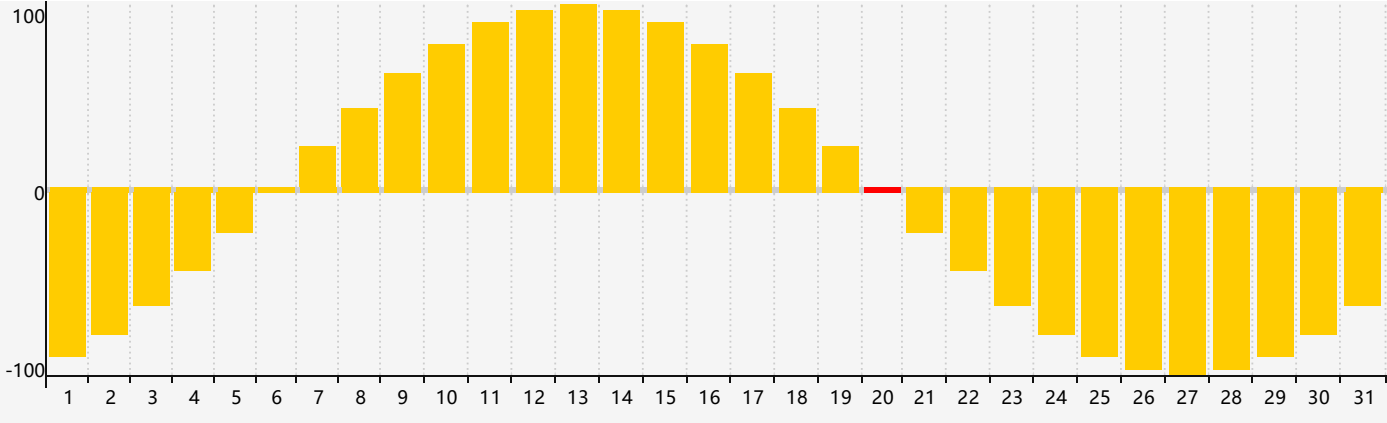

May 2019 Intellectual Biorhythm Charts

May 2019 Emotional Biorhythm Charts

May 2019 Physical Biorhythm Charts

May 2019

SUN	MON	TUE	WED	THU	FRI	SAT
28	29 <small>Physical</small>	30	1	2	3	4
5	6	7	8	9	10	11
12	13	14	15	16 <small>Intellectual</small>	17	18
19	20 <small>Emotional</small>	21	22 <small>Physical</small>	23	24	25
26	27	28	29	30	31	1