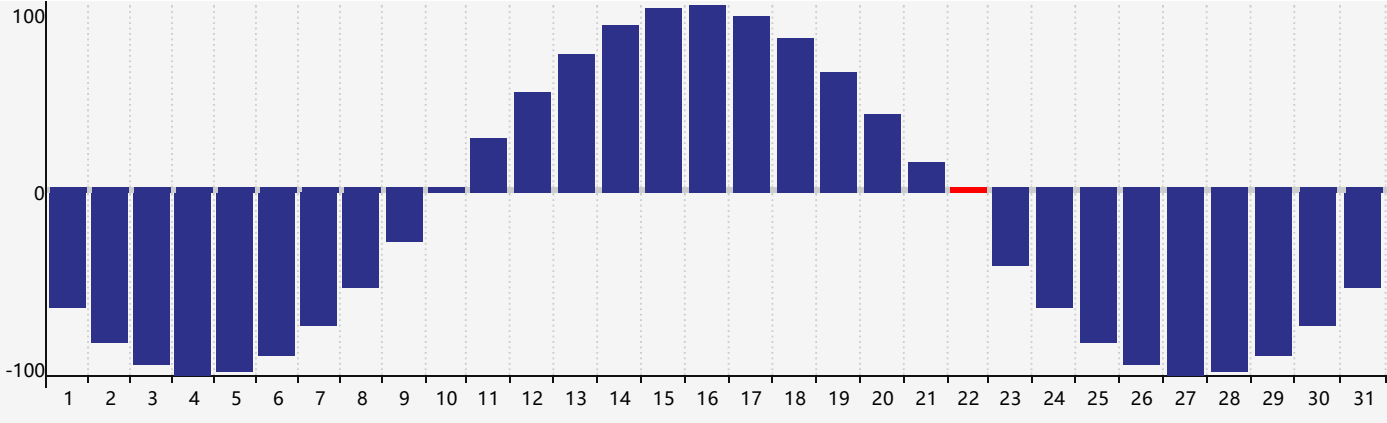

May 2019 Intellectual Biorhythm Charts

May 2019 Emotional Biorhythm Charts

May 2019 Physical Biorhythm Charts

May 2019

SUN	MON	TUE	WED	THU	FRI	SAT
28	29 <small>Physical</small>	30	1	2	3	4
5	6	7	8	9	10	11
12	13	14	15	16 <small>Intellectual</small>	17	18
19	20 <small>Emotional</small>	21	22 <small>Physical</small>	23	24	25
26	27	28	29	30	31	1