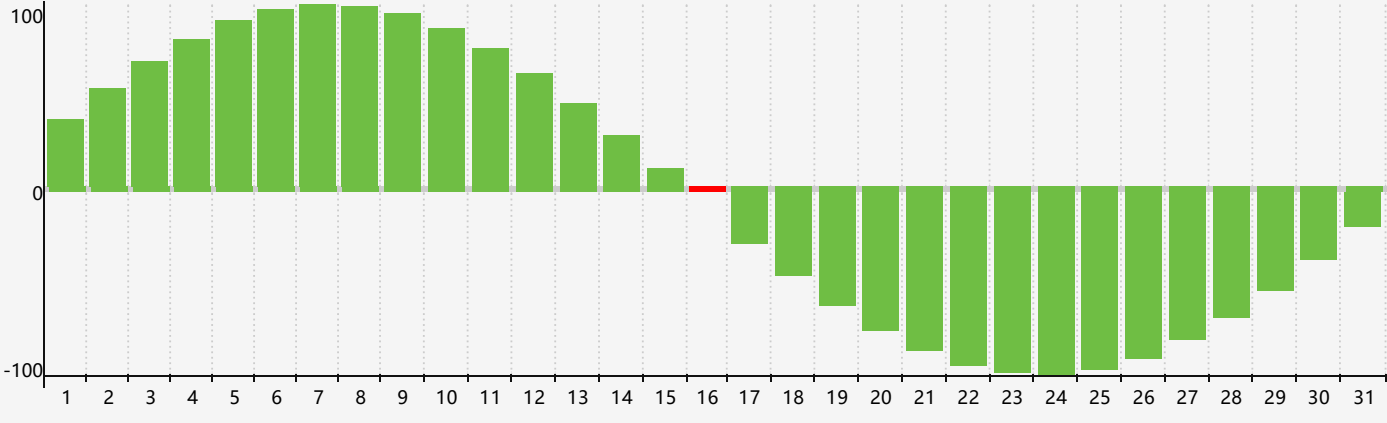

May 2019 Intellectual Biorhythm Charts

May 2019 Emotional Biorhythm Charts

May 2019 Physical Biorhythm Charts

May 2019

SUN	MON	TUE	WED	THU	FRI	SAT
28	29 <small>Physical</small>	30	1	2	3	4
5	6	7	8	9	10	11
12	13	14	15	16 <small>Intellectual</small>	17	18
19	20 <small>Emotional</small>	21	22 <small>Physical</small>	23	24	25
26	27	28	29	30	31	1