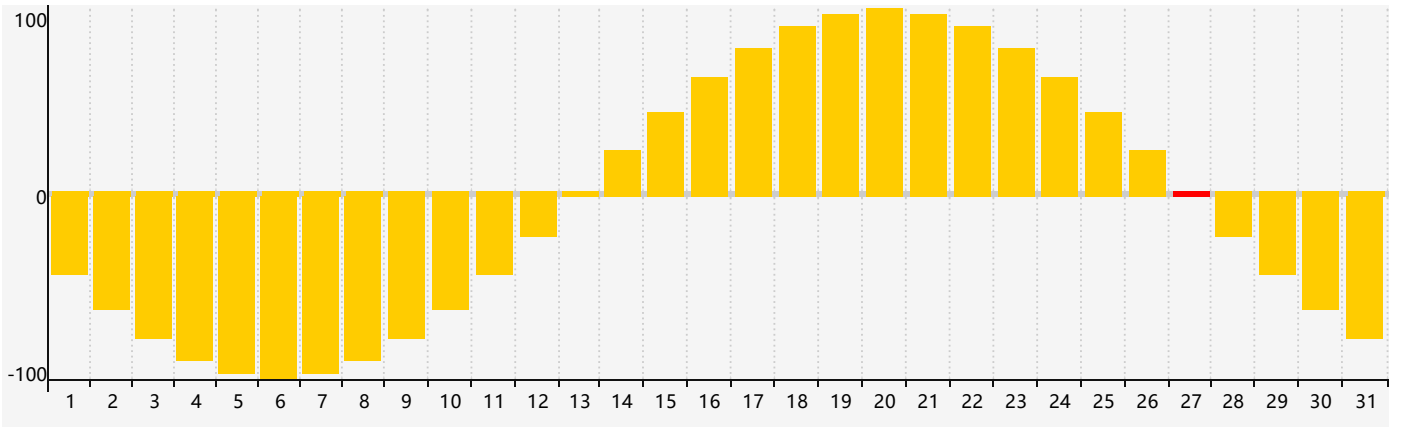

March 2019 Intellectual Biorhythm Charts

March 2019 Emotional Biorhythm Charts

March 2019 Physical Biorhythm Charts

March 2019

SUN	MON	TUE	WED	THU	FRI	SAT
24	25	26	27 <small>Emotional</small>	28	1	2
3	4	5	6	7	8	9 <small>Physical</small>
10	11	12	13	14	15	16
17	18	19	20	21	22	23
24	25	26 <small>Intellectual</small>	27 <small>Emotional</small>	28	29	30
31	1 <small>Physical</small>	2	3	4	5	6