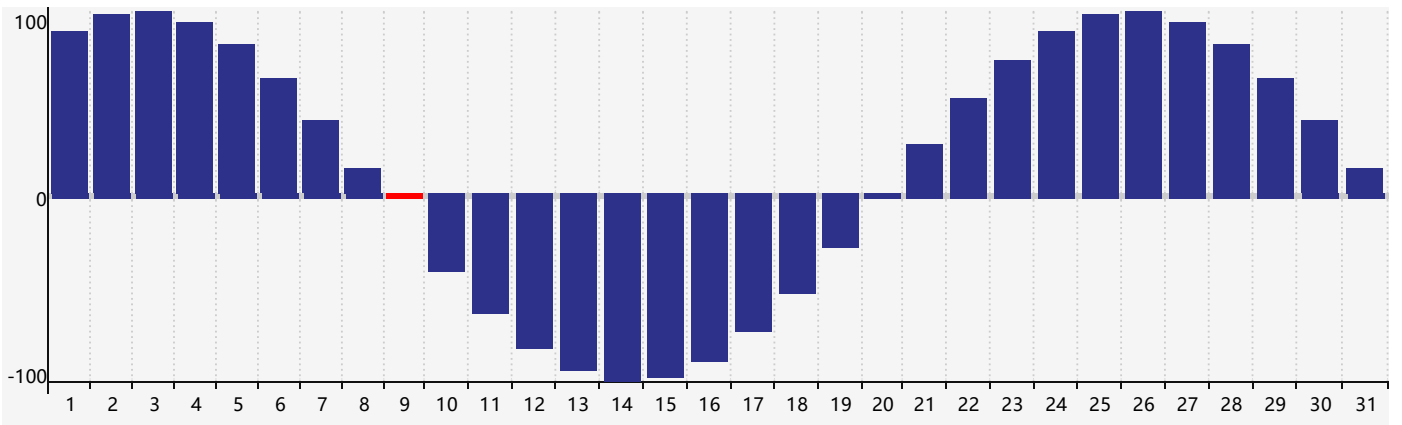

March 2019 Intellectual Biorhythm Charts

March 2019 Emotional Biorhythm Charts

March 2019 Physical Biorhythm Charts

March 2019

SUN	MON	TUE	WED	THU	FRI	SAT
24	25	26	27 <small>Emotional</small>	28	1	2
3	4	5	6	7	8	9 <small>Physical</small>
10	11	12	13	14	15	16
17	18	19	20	21	22	23
24	25	26 <small>Intellectual</small>	27 <small>Emotional</small>	28	29	30
31	1 <small>Physical</small>	2	3	4	5	6