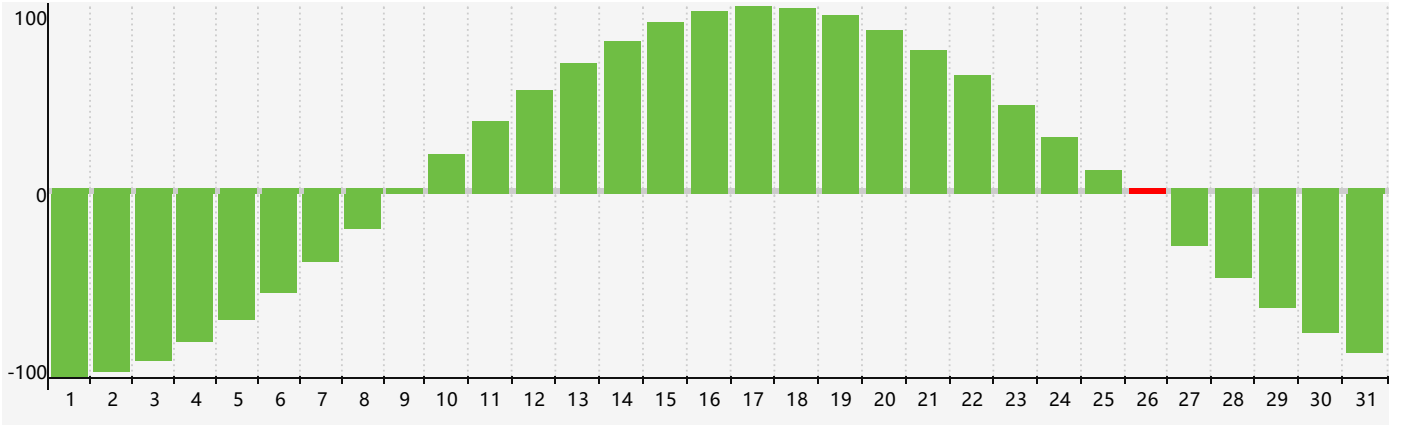

March 2019 Intellectual Biorhythm Charts

March 2019 Emotional Biorhythm Charts

March 2019 Physical Biorhythm Charts

March 2019

SUN	MON	TUE	WED	THU	FRI	SAT
24	25	26	27 <small>Emotional</small>	28	1	2
3	4	5	6	7	8	9 <small>Physical</small>
10	11	12	13	14	15	16
17	18	19	20	21	22	23
24	25	26 <small>Intellectual</small>	27 <small>Emotional</small>	28	29	30
31	1 <small>Physical</small>	2	3	4	5	6