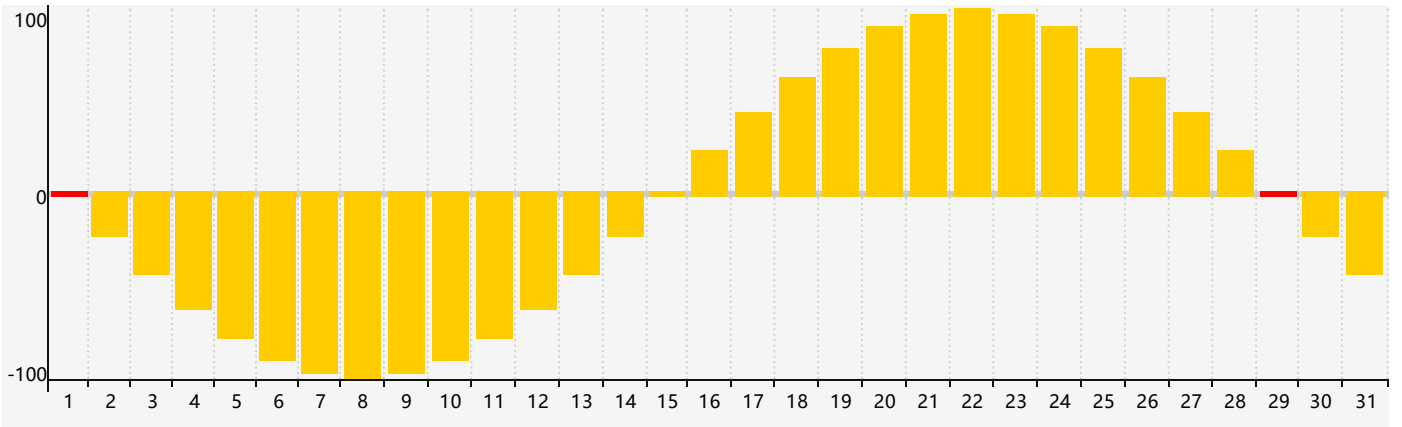

March 2019 Intellectual Biorhythm Charts

March 2019 Emotional Biorhythm Charts

March 2019 Physical Biorhythm Charts

March 2019

SUN	MON	TUE	WED	THU	FRI	SAT
24	25	26	27	28	1 Emotional	2
3	4	5	6 Physical	7	8	9
10	11	12	13	14	15	16
17	18	19	20	21	22	23
24 Intellectual	25	26	27	28	29 Emotional Physical	30
31	1	2	3	4	5	6