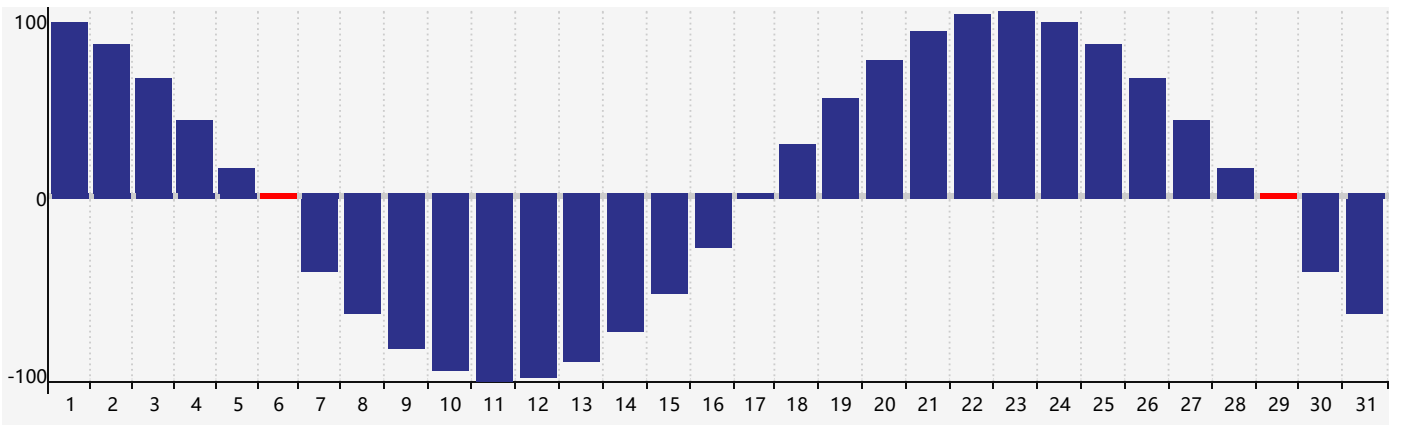

March 2019 Intellectual Biorhythm Charts

March 2019 Emotional Biorhythm Charts

March 2019 Physical Biorhythm Charts

March 2019

SUN	MON	TUE	WED	THU	FRI	SAT
24	25	26	27	28	1 Emotional	2
3	4	5	6 Physical	7	8	9
10	11	12	13	14	15	16
17	18	19	20	21	22	23
24 Intellectual	25	26	27	28	29 Emotional Physical	30
31	1	2	3	4	5	6