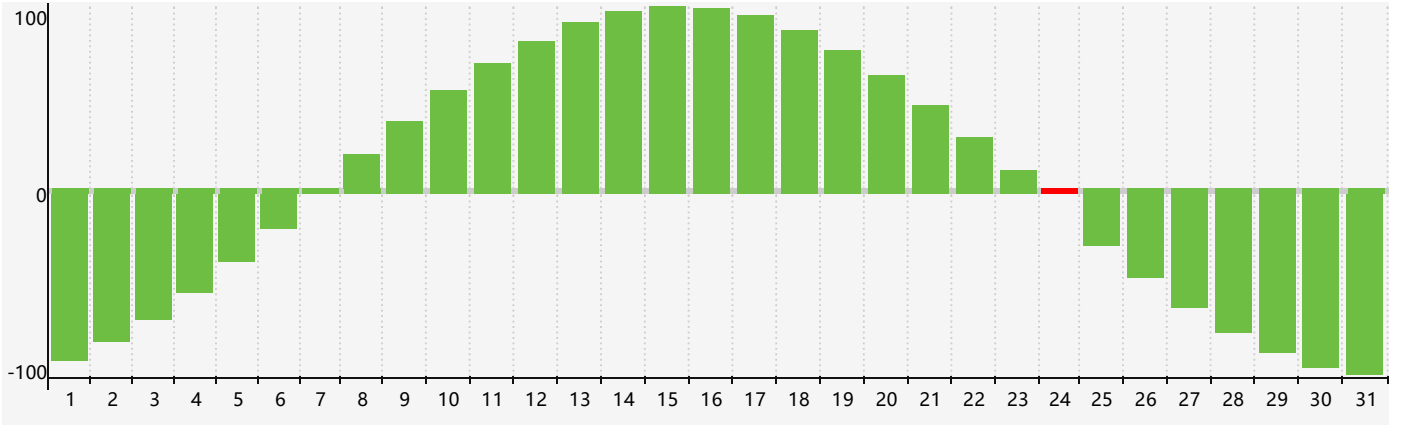

March 2019 Intellectual Biorhythm Charts

March 2019 Emotional Biorhythm Charts

March 2019 Physical Biorhythm Charts

March 2019

SUN	MON	TUE	WED	THU	FRI	SAT
24	25	26	27	28	1 Emotional	2
3	4	5	6 Physical	7	8	9
10	11	12	13	14	15	16
17	18	19	20	21	22	23
24 Intellectual	25	26	27	28	29 Emotional Physical	30
31	1	2	3	4	5	6