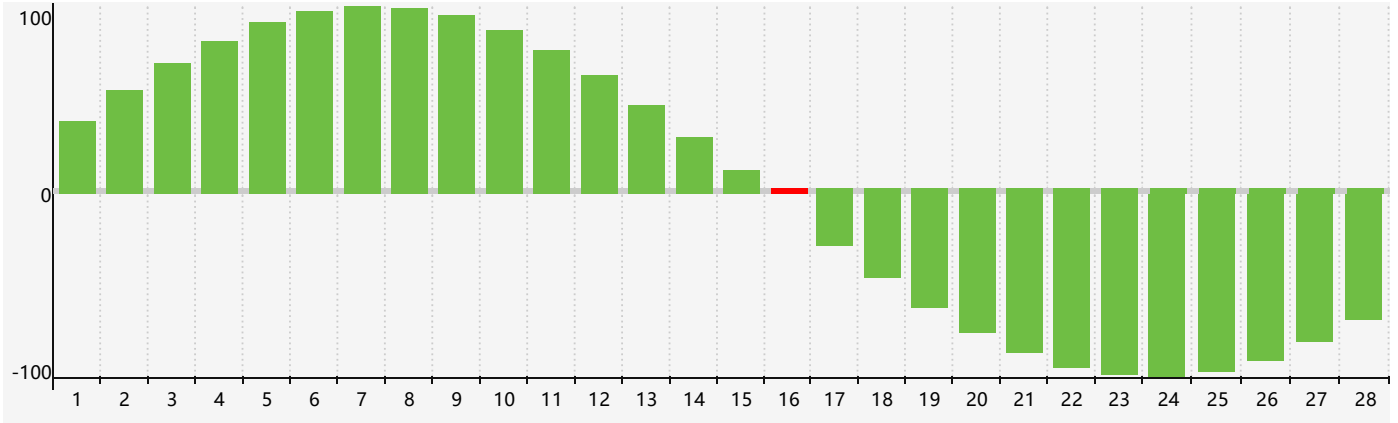

February 2019 Intellectual Biorhythm Charts

February 2019 Emotional Biorhythm Charts

February 2019 Physical Biorhythm Charts

February 2019

SUN	MON	TUE	WED	THU	FRI	SAT
27	28	29	30	31	1 Physical	2
3	4	5	6	7	8	9
10	11	12	13	14	15	16 Intellectual
17	18	19	20 Emotional	21	22	23
24 Physical	25	26	27	28	1	2