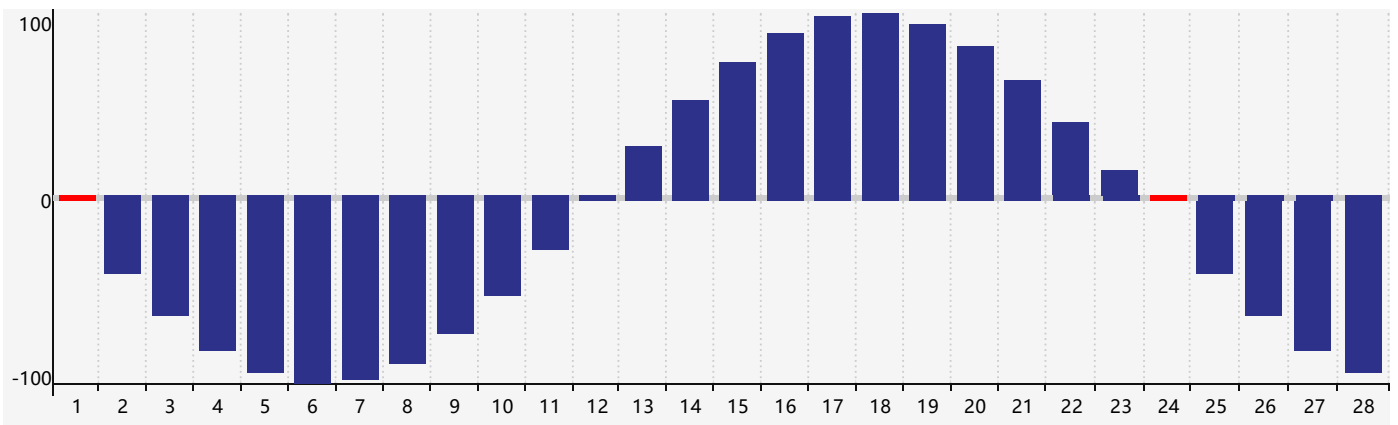

February 2019 Intellectual Biorhythm Charts

February 2019 Emotional Biorhythm Charts

February 2019 Physical Biorhythm Charts

February 2019

SUN	MON	TUE	WED	THU	FRI	SAT
27	28	29	30	31	1 Physical	2
3	4	5	6	7	8	9
10	11	12	13	14	15	16 Intellectual
17	18	19	20 Emotional	21	22	23
24 Physical	25	26	27	28	1	2