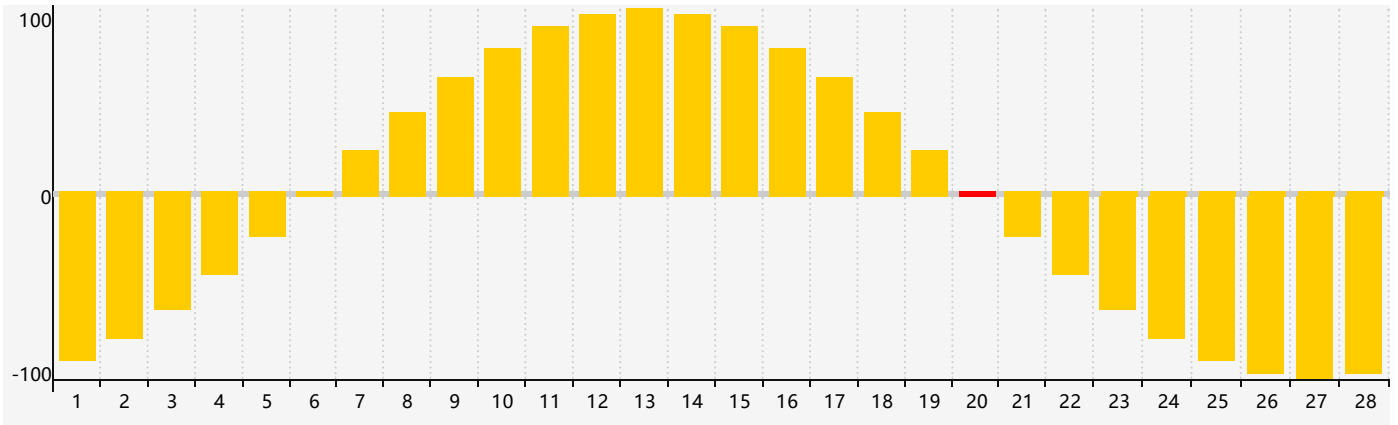

February 2019 Intellectual Biorhythm Charts

February 2019 Emotional Biorhythm Charts

February 2019 Physical Biorhythm Charts

February 2019

SUN	MON	TUE	WED	THU	FRI	SAT
27	28	29	30	31	1 Physical	2
3	4	5	6	7	8	9
10	11	12	13	14	15	16 Intellectual
17	18	19	20 Emotional	21	22	23
24 Physical	25	26	27	28	1	2