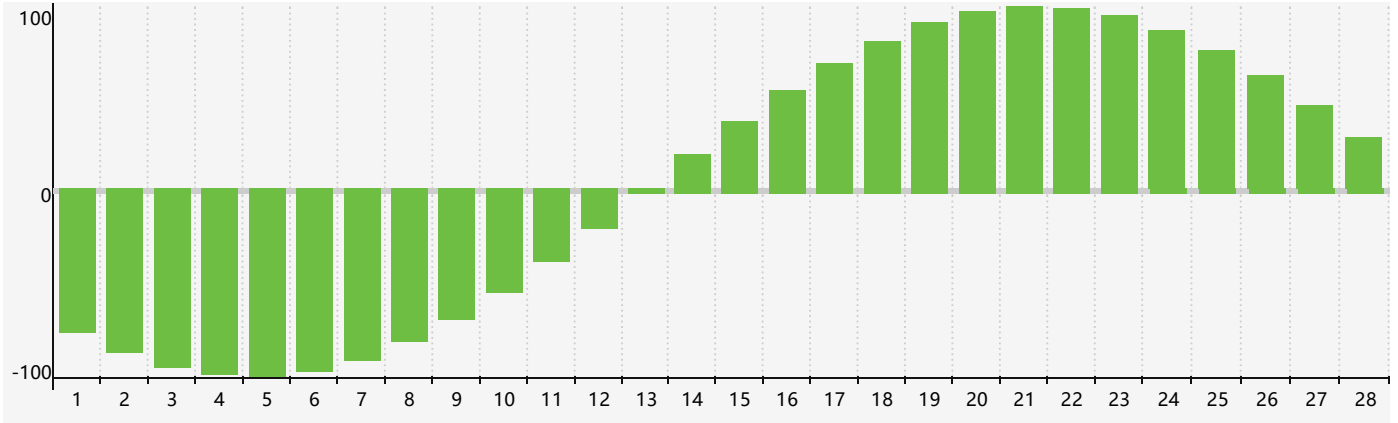

February 2019 Intellectual Biorhythm Charts

February 2019 Emotional Biorhythm Charts

February 2019 Physical Biorhythm Charts

February 2019

SUN	MON	TUE	WED	THU	FRI	SAT
27 	28 Intellectual 	29 	30 	31 	1 	2 
3 	4 	5 	6 	7 	8 Physical 	9 
10 	11 	12 	13 	14 	15 	16 Emotional 
17 	18 	19 	20 	21 	22 	23 
24 	25 	26 	27 	28 	1 	2 Intellectual 