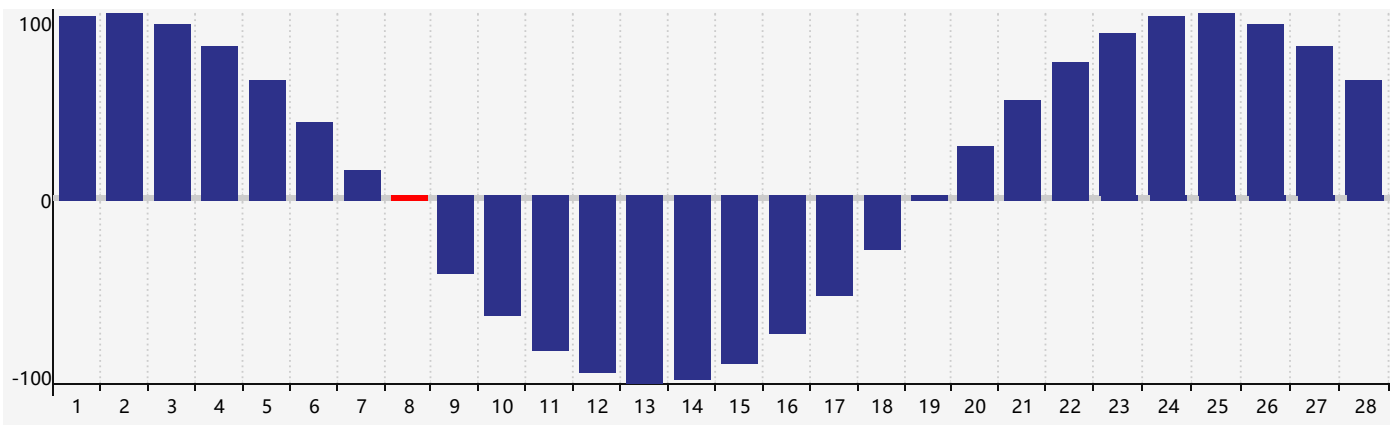

February 2019 Intellectual Biorhythm Charts

February 2019 Emotional Biorhythm Charts

February 2019 Physical Biorhythm Charts

February 2019

SUN	MON	TUE	WED	THU	FRI	SAT
27 	28 Intellectual 	29 	30 	31 	1 	2 
3 	4 	5 	6 	7 	8 Physical 	9 
10 	11 	12 	13 	14 	15 	16 Emotional 
17 	18 	19 	20 	21 	22 	23 
24 	25 	26 	27 	28 	1 	2 Intellectual 