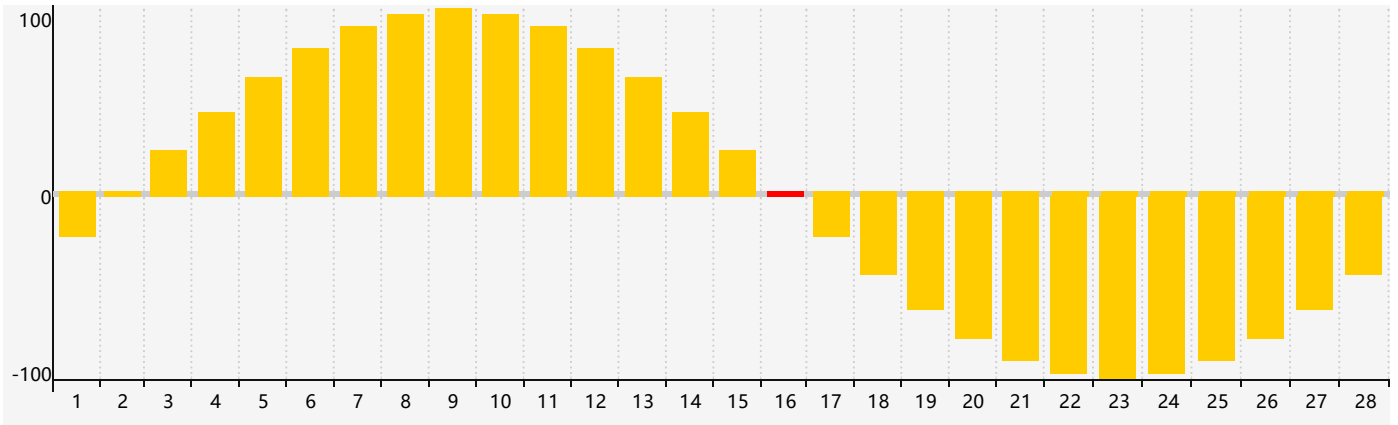

February 2019 Intellectual Biorhythm Charts

February 2019 Emotional Biorhythm Charts

February 2019 Physical Biorhythm Charts

February 2019

SUN	MON	TUE	WED	THU	FRI	SAT
27 	28 Intellectual 	29 	30 	31 	1 	2 
3 	4 	5 	6 	7 	8 Physical 	9 
10 	11 	12 	13 	14 	15 	16 Emotional 
17 	18 	19 	20 	21 	22 	23 
24 	25 	26 	27 	28 	1 	2 Intellectual 