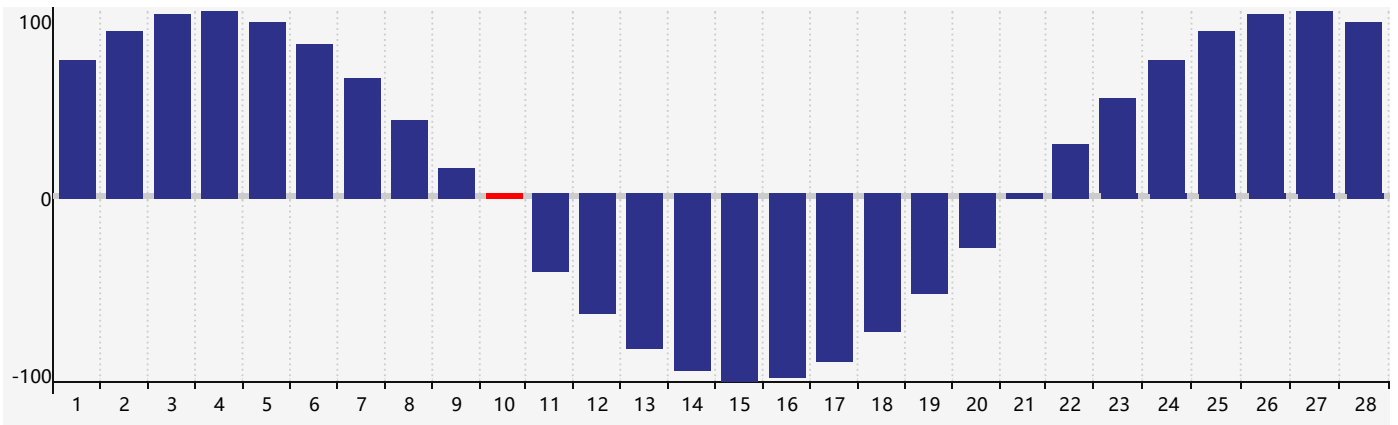

February 2019 Intellectual Biorhythm Charts

February 2019 Emotional Biorhythm Charts

February 2019 Physical Biorhythm Charts

February 2019

SUN	MON	TUE	WED	THU	FRI	SAT
27 	28 	29 	30 	31 	1 	2 
3 	4 	5 	6 	7 	8 	9 
10 Physical 	11 	12 	13 	14 	15 	16 Emotional 
17 	18 	19 	20 	21 Intellectual 	22 	23 
24 	25 	26 	27 	28 	1 	2 