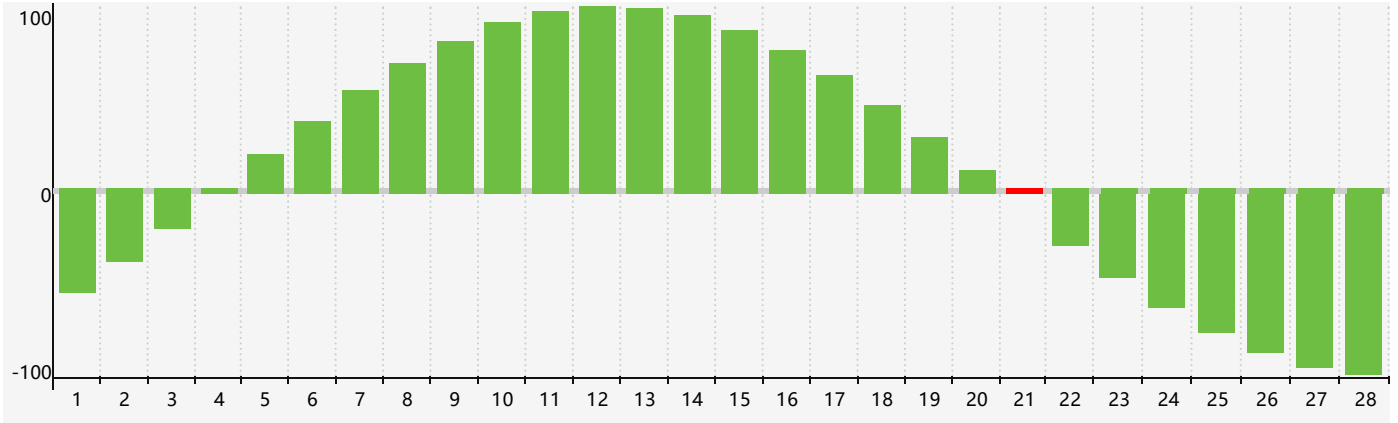

February 2019 Intellectual Biorhythm Charts

February 2019 Emotional Biorhythm Charts

February 2019 Physical Biorhythm Charts

February 2019

SUN	MON	TUE	WED	THU	FRI	SAT
27 	28 	29 	30 	31 	1 	2 
3 	4 	5 	6 	7 	8 	9 
10 Physical 	11 	12 	13 	14 	15 	16 Emotional 
17 	18 	19 	20 	21 Intellectual 	22 	23 
24 	25 	26 	27 	28 	1 	2 