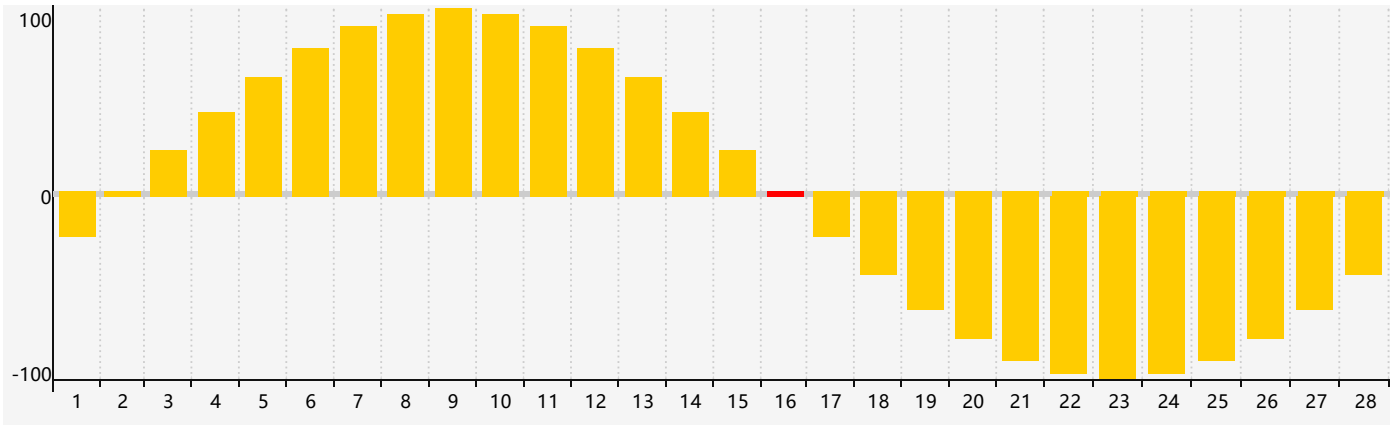

February 2019 Intellectual Biorhythm Charts

February 2019 Emotional Biorhythm Charts

February 2019 Physical Biorhythm Charts

February 2019

SUN	MON	TUE	WED	THU	FRI	SAT
27 	28 	29 	30 	31 	1 	2 
3 	4 	5 	6 	7 	8 	9 
10 Physical 	11 	12 	13 	14 	15 	16 Emotional 
17 	18 	19 	20 	21 Intellectual 	22 	23 
24 	25 	26 	27 	28 	1 	2 