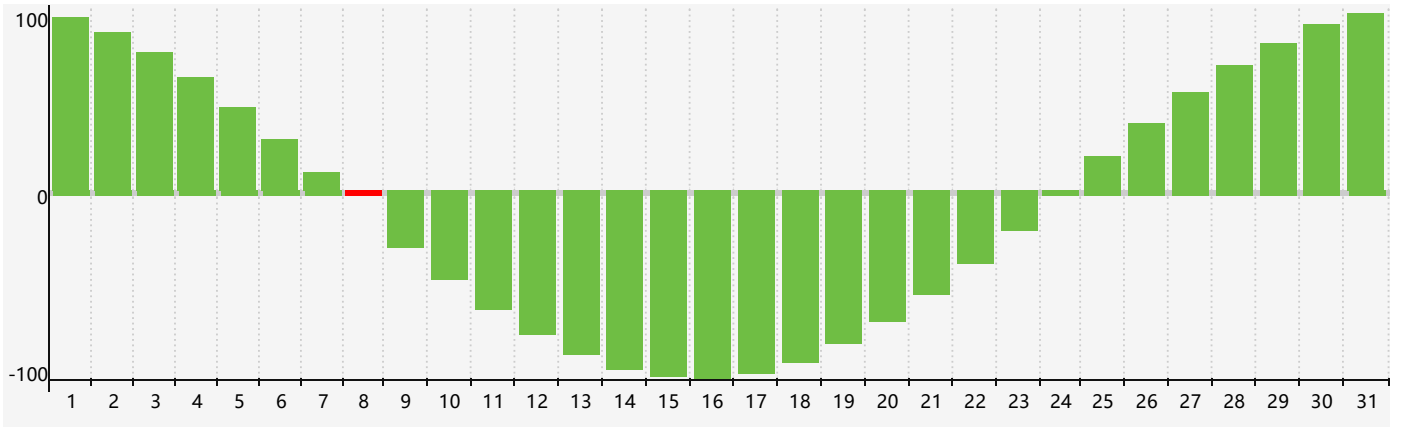

## January 2019 Intellectual Biorhythm Charts

# January 2019

SUN	MON	TUE	WED	THU	FRI	SAT
30	31	1	2	3	4	5
6	7	8 <span style="border: 1px solid red; padding: 2px;">Intellectual</span>	9	10	11	12
13	14	15	16	17	18	19
20	21	22	23	24	25	26
27	28	29	30	31	1	2