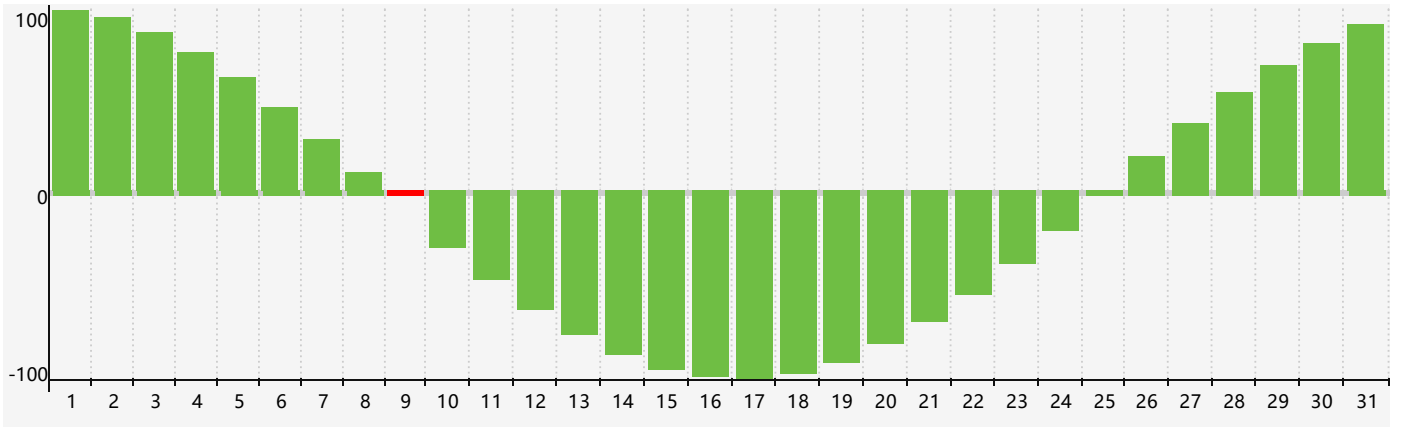

January 2019 Intellectual Biorhythm Charts

January 2019

SUN	MON	TUE	WED	THU	FRI	SAT
30	31	1	2	3	4	5
6	7	8	9 Intellectual	10	11	12
13	14	15	16	17	18	19
20	21	22	23	24	25	26
27	28	29	30	31	1	2