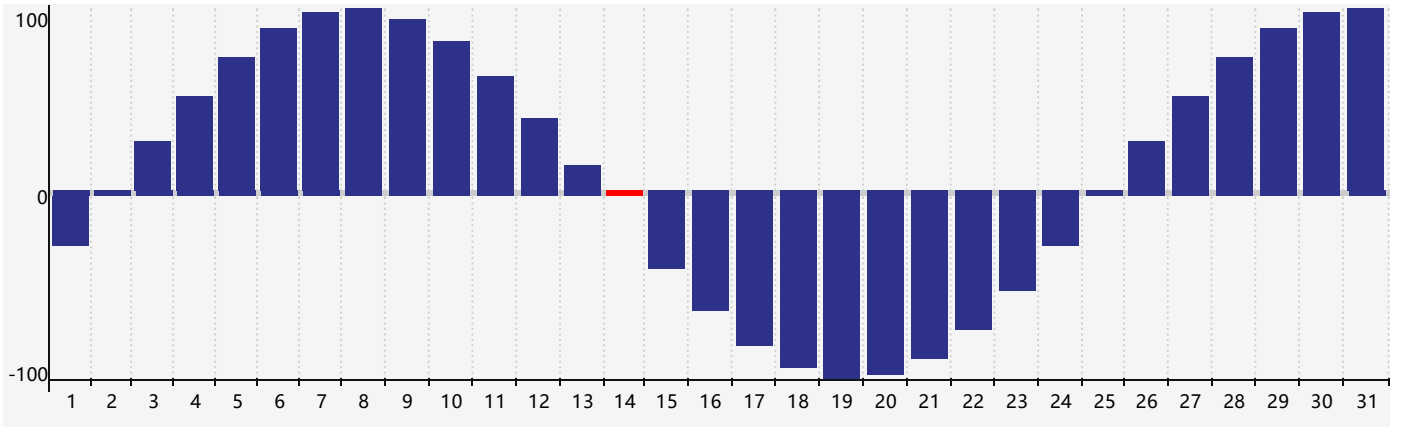

January 2019 Physical Biorhythm Charts

January 2019

SUN	MON	TUE	WED	THU	FRI	SAT
30 	31 	1 	2 	3 	4 	5 
6 	7 	8 	9 	10 	11 	12 
13 	14 Physical 	15 	16 	17 	18 	19 
20 	21 	22 	23 	24 	25 	26 
27 	28 	29 	30 	31 	1 	2 