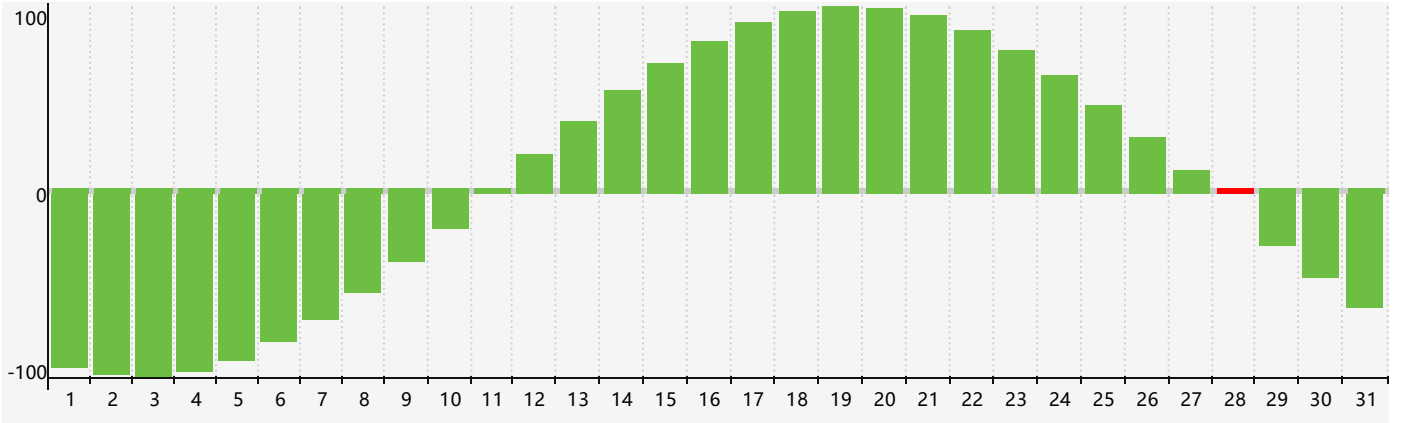

January 2019 Intellectual Biorhythm Charts

January 2019 Emotional Biorhythm Charts

January 2019 Physical Biorhythm Charts

January 2019

SUN	MON	TUE	WED	THU	FRI	SAT
30	31	1	2	3	4	5
6	7	8	9	10	11	12
13	14	15	16 Physical	17	18	19 Emotional
20	21	22	23	24	25	26
27	28 Intellectual	29	30	31	1	2