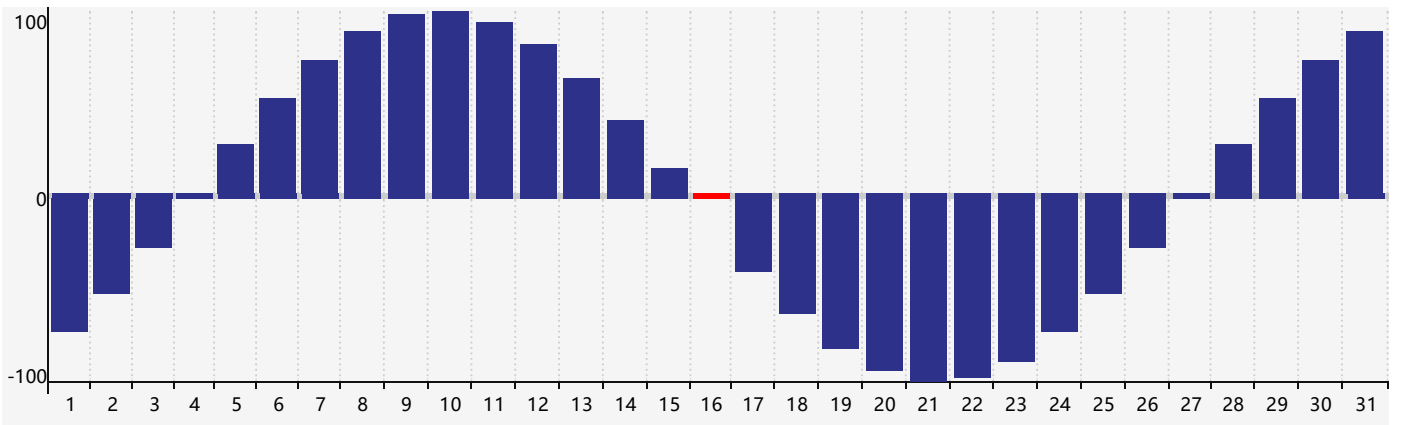

January 2019 Intellectual Biorhythm Charts

January 2019 Emotional Biorhythm Charts

January 2019 Physical Biorhythm Charts

January 2019

SUN	MON	TUE	WED	THU	FRI	SAT
30	31	1	2	3	4	5
6	7	8	9	10	11	12
13	14	15	16 Physical	17	18	19 Emotional
20	21	22	23	24	25	26
27	28 Intellectual	29	30	31	1	2