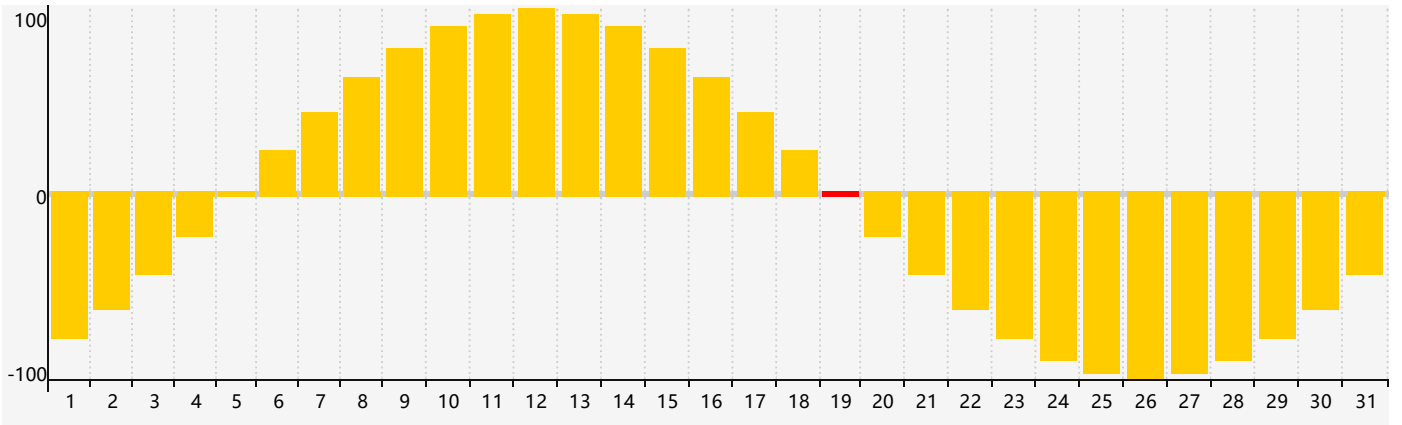

January 2019 Intellectual Biorhythm Charts

January 2019 Emotional Biorhythm Charts

January 2019 Physical Biorhythm Charts

January 2019

SUN	MON	TUE	WED	THU	FRI	SAT
30	31	1	2	3	4	5
6	7	8	9	10	11	12
13	14	15	16 Physical	17	18	19 Emotional
20	21	22	23	24	25	26
27	28 Intellectual	29	30	31	1	2