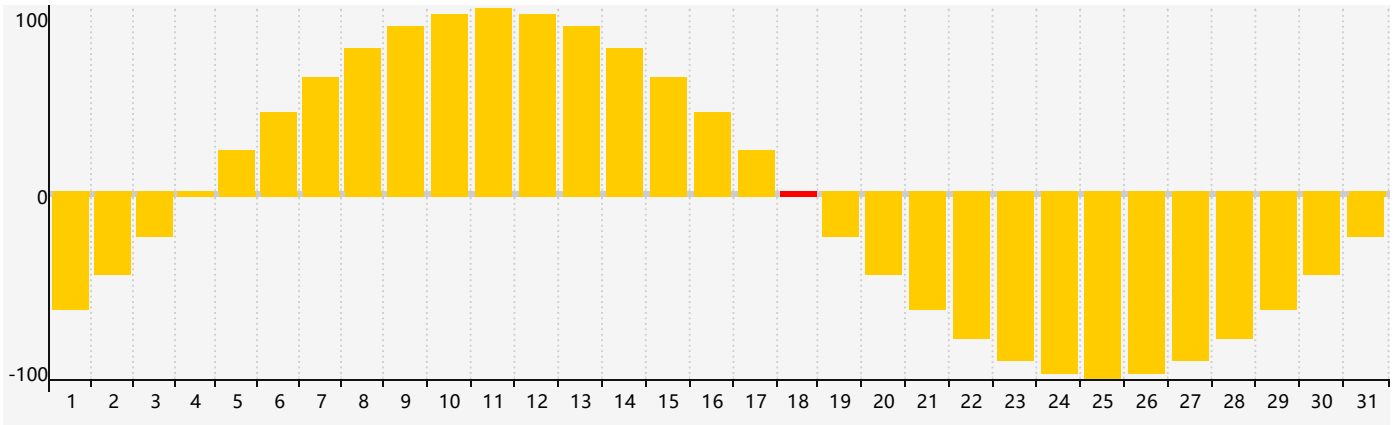

January 2019 Intellectual Biorhythm Charts

January 2019 Emotional Biorhythm Charts

January 2019 Physical Biorhythm Charts

January 2019

SUN	MON	TUE	WED	THU	FRI	SAT
30 	31 	1 	2 	3 	4 	5 
6 	7 	8 	9 	10 	11 	12 
13 	14 	15 	16 	17 	18 Emotional 	19 Physical 
20 	21 	22 	23 	24 	25 	26 Intellectual 
27 	28 	29 	30 	31 	1 	2 