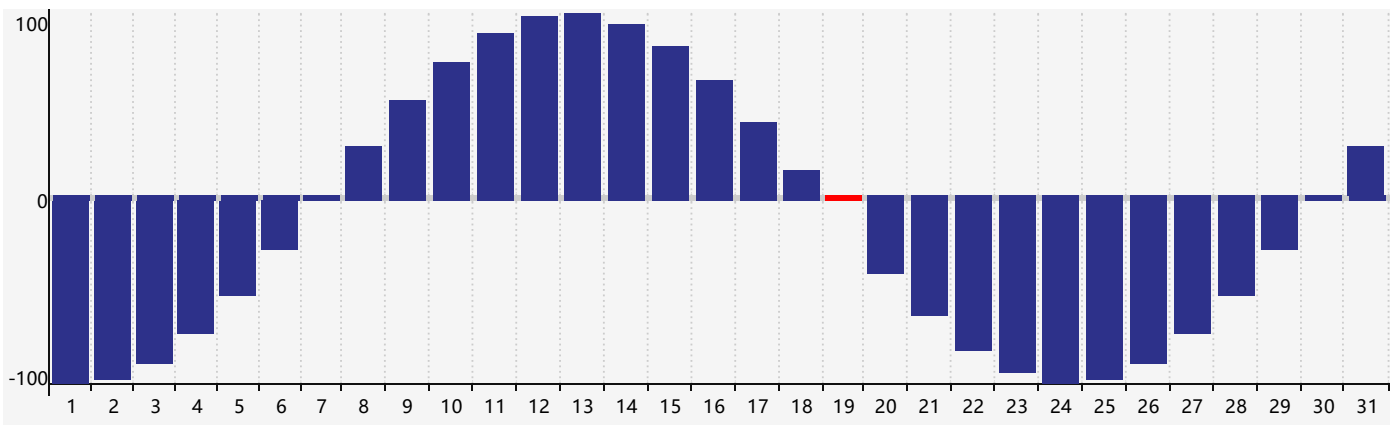

January 2019 Intellectual Biorhythm Charts

January 2019 Emotional Biorhythm Charts

January 2019 Physical Biorhythm Charts

January 2019

SUN	MON	TUE	WED	THU	FRI	SAT
30 	31 	1 	2 	3 	4 	5 
6 	7 	8 	9 	10 	11 	12 
13 	14 	15 	16 	17 	18 Emotional 	19 Physical 
20 	21 	22 	23 	24 	25 	26 Intellectual 
27 	28 	29 	30 	31 	1 	2 