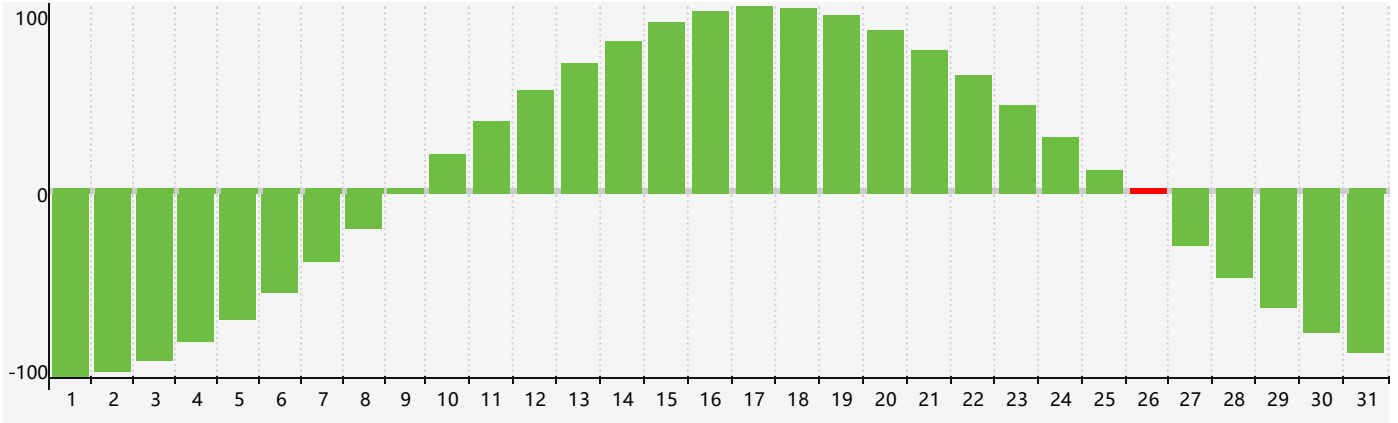

January 2019 Intellectual Biorhythm Charts

January 2019 Emotional Biorhythm Charts

January 2019 Physical Biorhythm Charts

January 2019

SUN	MON	TUE	WED	THU	FRI	SAT
30 	31 	1 	2 	3 	4 	5 
6 	7 	8 	9 	10 	11 	12 
13 	14 	15 	16 	17 	18 Emotional 	19 Physical 
20 	21 	22 	23 	24 	25 	26 Intellectual 
27 	28 	29 	30 	31 	1 	2 