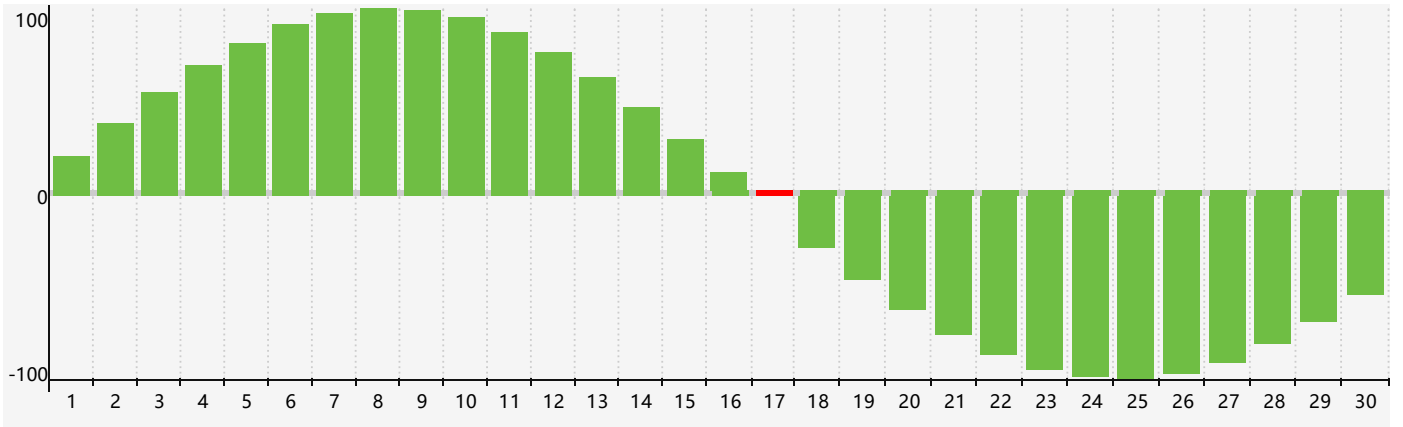

September 2018 Intellectual Biorhythm Charts

September 2018

| SUN | MON | TUE | WED | THU | FRI | SAT |
|-----------|---|-----------|-----------|-----------|-----------|-----------|
| 26 | 27 | 28 | 29 | 30 | 31 | 1 |
| 2 | 3 | 4 | 5 | 6 | 7 | 8 |
| 9 | 10 | 11 | 12 | 13 | 14 | 15 |
| 16 | 17 Intellectual | 18 | 19 | 20 | 21 | 22 |
| 23 | 24 | 25 | 26 | 27 | 28 | 29 |
| 30 | 1 | 2 | 3 | 4 | 5 | 6 |