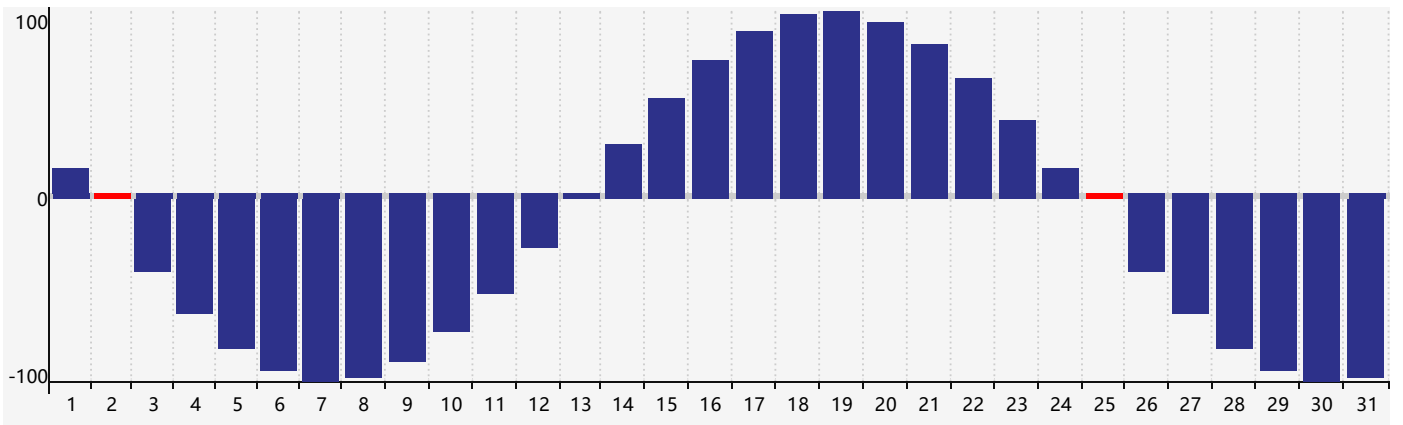

July 2018 Intellectual Biorhythm Charts

July 2018 Emotional Biorhythm Charts

July 2018 Physical Biorhythm Charts

July 2018

SUN	MON	TUE	WED	THU	FRI	SAT
1 	2 Physical 	3 	4 	5 	6 	7 Emotional 
8 	9 	10 	11 	12 	13 	14 
15 	16 	17 Intellectual 	18 	19 	20 	21 
22 	23 	24 	25 Physical 	26 	27 	28 
29 	30 	31 	1 	2 	3 	4 Emotional 