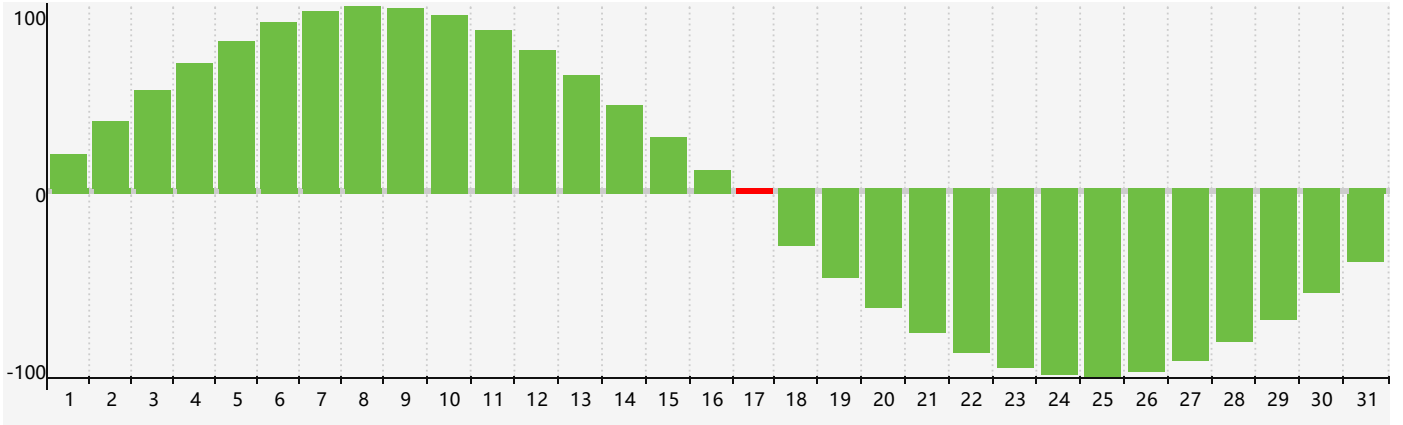

July 2018 Intellectual Biorhythm Charts

July 2018 Emotional Biorhythm Charts

July 2018 Physical Biorhythm Charts

July 2018

SUN	MON	TUE	WED	THU	FRI	SAT
1 	2 Physical 	3 	4 	5 	6 	7 Emotional 
8 	9 	10 	11 	12 	13 	14 
15 	16 	17 Intellectual 	18 	19 	20 	21 
22 	23 	24 	25 Physical 	26 	27 	28 
29 	30 	31 	1 	2 	3 	4 Emotional 