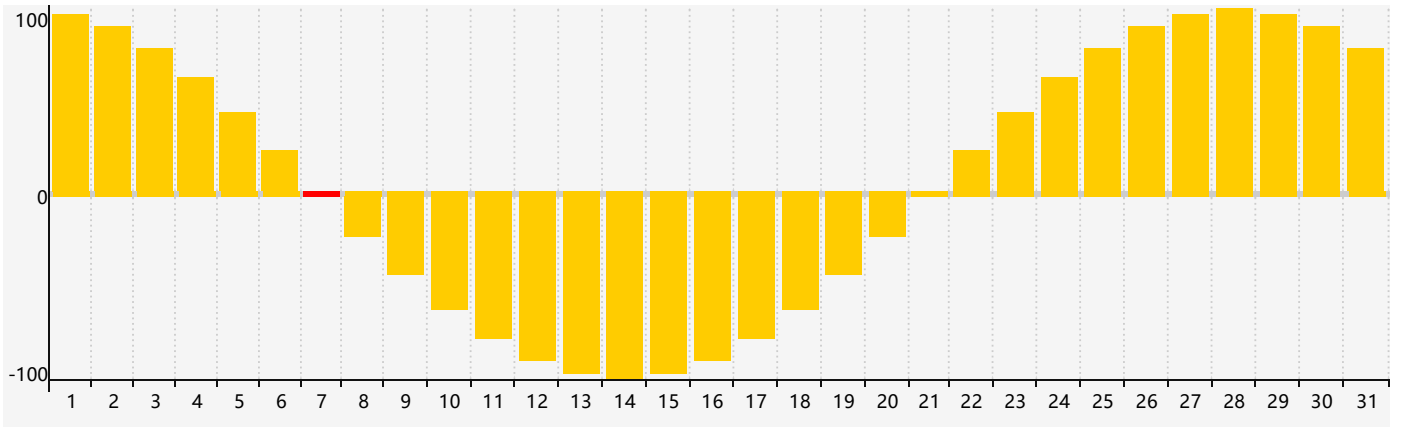

July 2018 Intellectual Biorhythm Charts

July 2018 Emotional Biorhythm Charts

July 2018 Physical Biorhythm Charts

July 2018

SUN	MON	TUE	WED	THU	FRI	SAT
1 	2 Physical 	3 	4 	5 	6 	7 Emotional 
8 	9 	10 	11 	12 	13 	14 
15 	16 	17 Intellectual 	18 	19 	20 	21 
22 	23 	24 	25 Physical 	26 	27 	28 
29 	30 	31 	1 	2 	3 	4 Emotional 