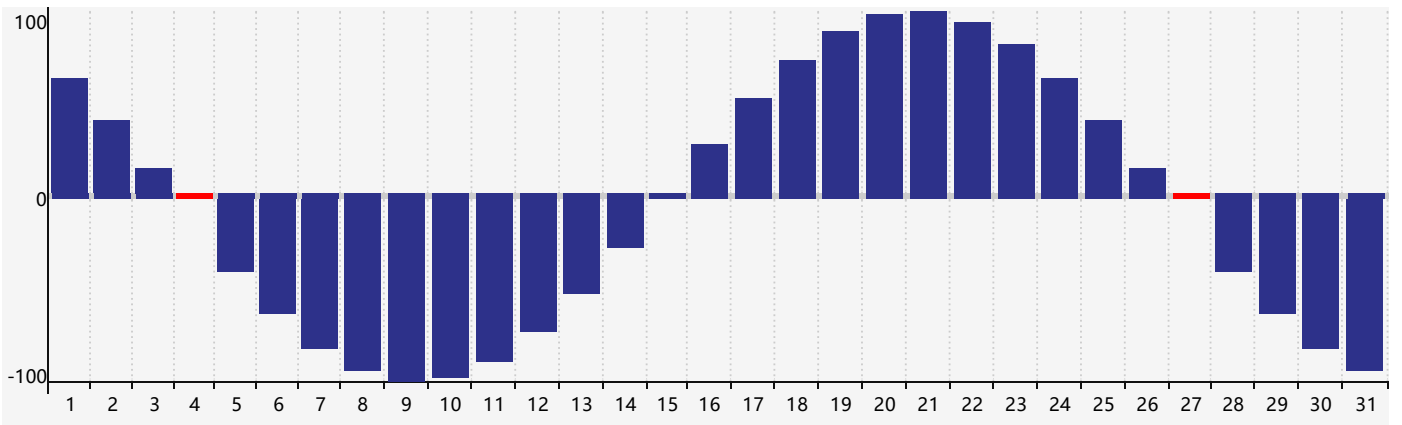

July 2018 Intellectual Biorhythm Charts

July 2018 Emotional Biorhythm Charts

July 2018 Physical Biorhythm Charts

July 2018

SUN	MON	TUE	WED	THU	FRI	SAT
1 	2 	3 	4 Physical 	5 	6 	7 
8 	9 	10 	11 	12 	13 Intellectual 	14 
15 	16 	17 	18 	19 	20 	21 
22 Emotional 	23 	24 	25 	26 	27 Physical 	28 
29 	30 	31 	1 	2 	3 	4 