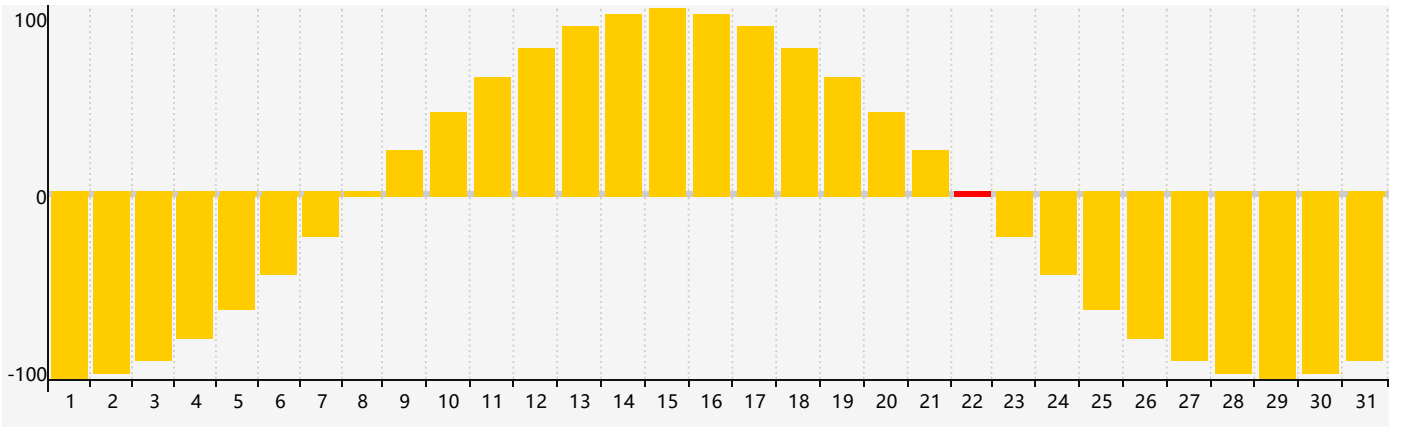

July 2018 Intellectual Biorhythm Charts

July 2018 Emotional Biorhythm Charts

July 2018 Physical Biorhythm Charts

July 2018

SUN	MON	TUE	WED	THU	FRI	SAT
1 	2 	3 	4 Physical 	5 	6 	7 
8 	9 	10 	11 	12 	13 Intellectual 	14 
15 	16 	17 	18 	19 	20 	21 
22 Emotional 	23 	24 	25 	26 	27 Physical 	28 
29 	30 	31 	1 	2 	3 	4 