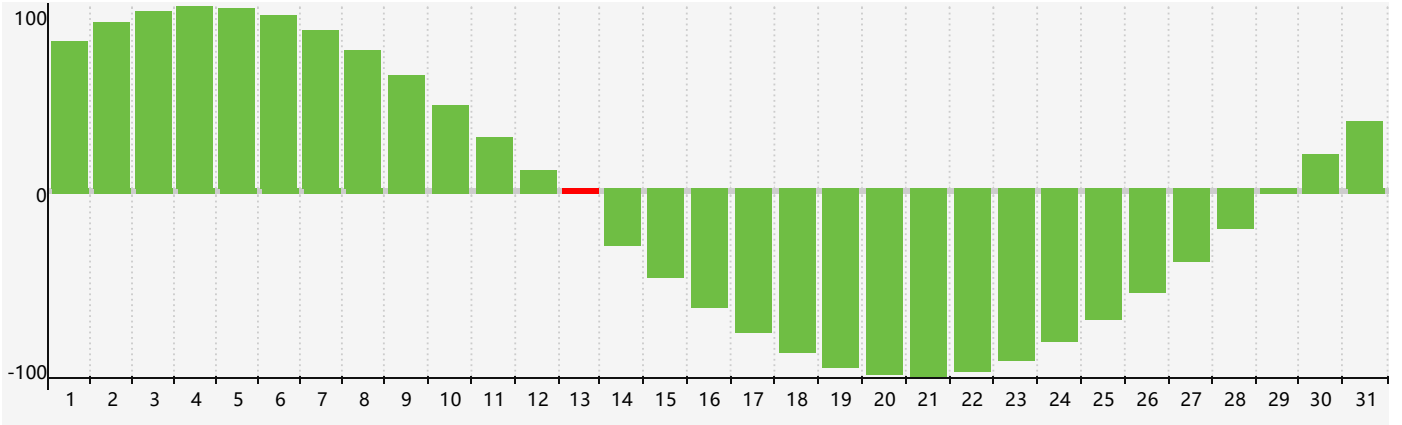

July 2018 Intellectual Biorhythm Charts

July 2018 Emotional Biorhythm Charts

July 2018 Physical Biorhythm Charts

July 2018

SUN	MON	TUE	WED	THU	FRI	SAT
1 	2 	3 	4 Physical 	5 	6 	7 
8 	9 	10 	11 	12 	13 Intellectual 	14 
15 	16 	17 	18 	19 	20 	21 
22 Emotional 	23 	24 	25 	26 	27 Physical 	28 
29 	30 	31 	1 	2 	3 	4 