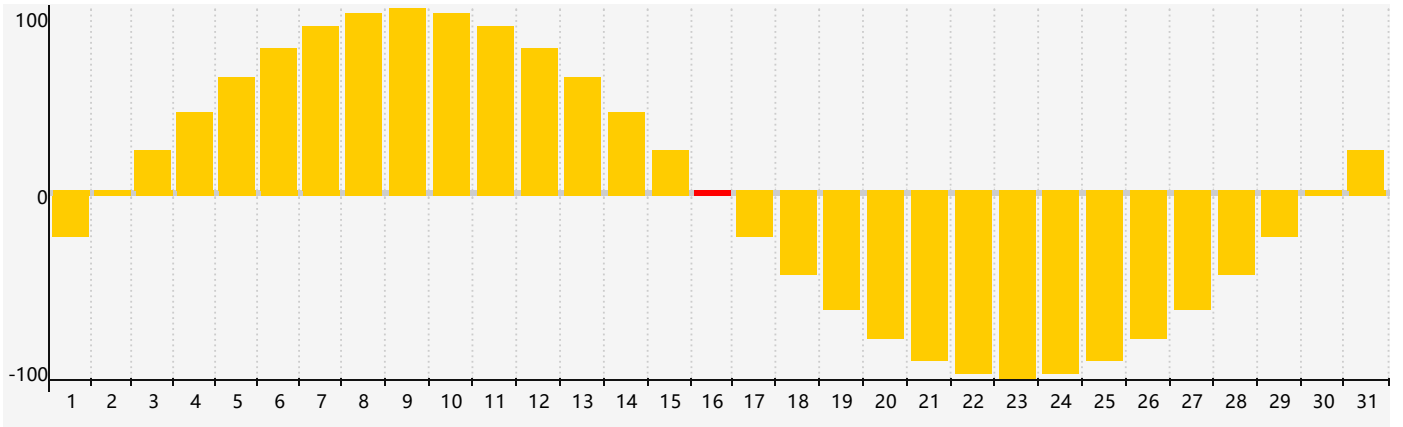

May 2018 Emotional Biorhythm Charts

May 2018

SUN	MON	TUE	WED	THU	FRI	SAT
29	30	1	2	3	4	5
6	7	8	9	10	11	12
13	14	15	16 <small>Emotional</small>	17	18	19
20	21	22	23	24	25	26
27	28	29	30	31	1	2