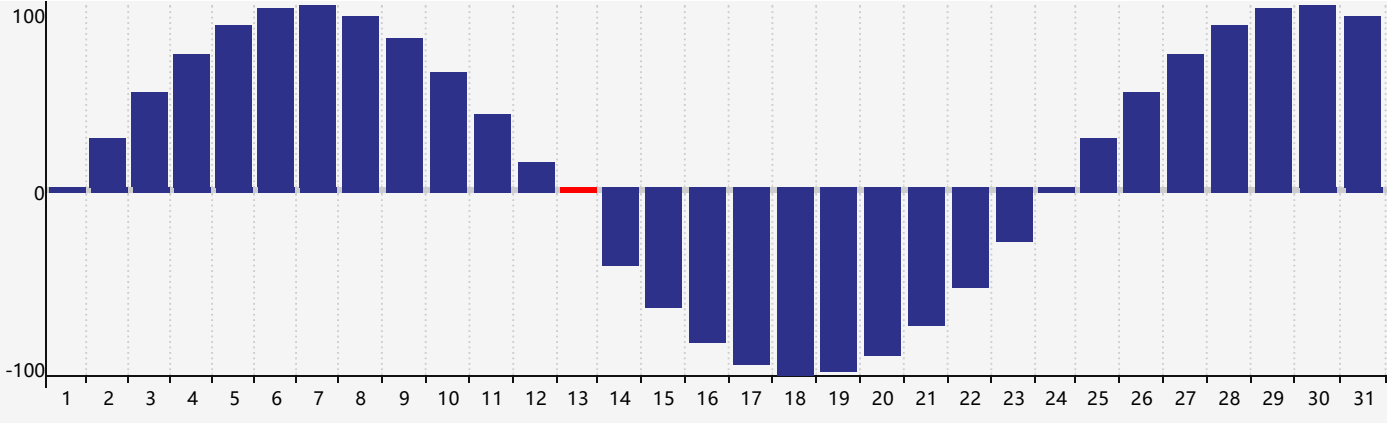

May 2018 Intellectual Biorhythm Charts

May 2018 Emotional Biorhythm Charts

May 2018 Physical Biorhythm Charts

May 2018

SUN	MON	TUE	WED	THU	FRI	SAT
29	30	1	2	3	4	5
6	7	8	9	10	11 Intellectual	12
13 Physical	14	15 Emotional	16	17	18	19
20	21	22	23	24	25	26
27	28	29	30	31	1	2