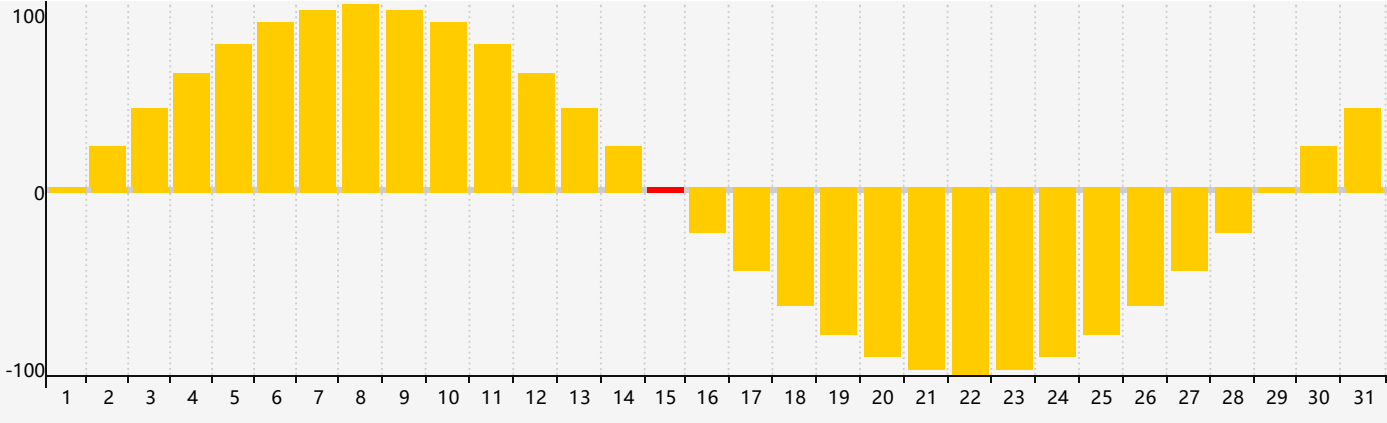

May 2018 Intellectual Biorhythm Charts

May 2018 Emotional Biorhythm Charts

May 2018 Physical Biorhythm Charts

May 2018

SUN	MON	TUE	WED	THU	FRI	SAT
29	30	1	2	3	4	5
6	7	8	9	10	11 Intellectual	12
13 Physical	14	15 Emotional	16	17	18	19
20	21	22	23	24	25	26
27	28	29	30	31	1	2