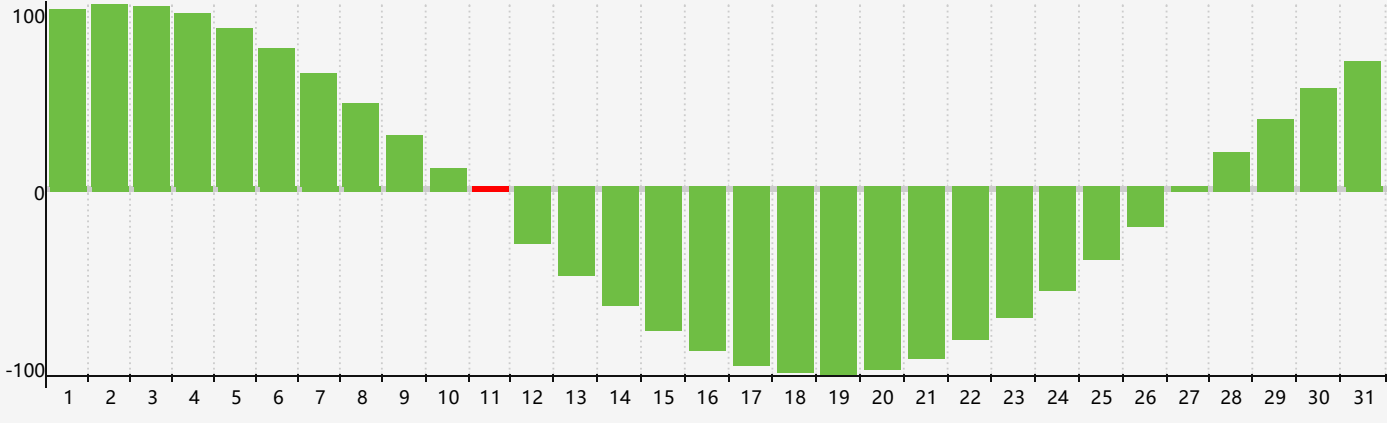

May 2018 Intellectual Biorhythm Charts

May 2018 Emotional Biorhythm Charts

May 2018 Physical Biorhythm Charts

May 2018

SUN	MON	TUE	WED	THU	FRI	SAT
29	30	1	2	3	4	5
6	7	8	9	10	11 Intellectual	12
13 Physical	14	15 Emotional	16	17	18	19
20	21	22	23	24	25	26
27	28	29	30	31	1	2